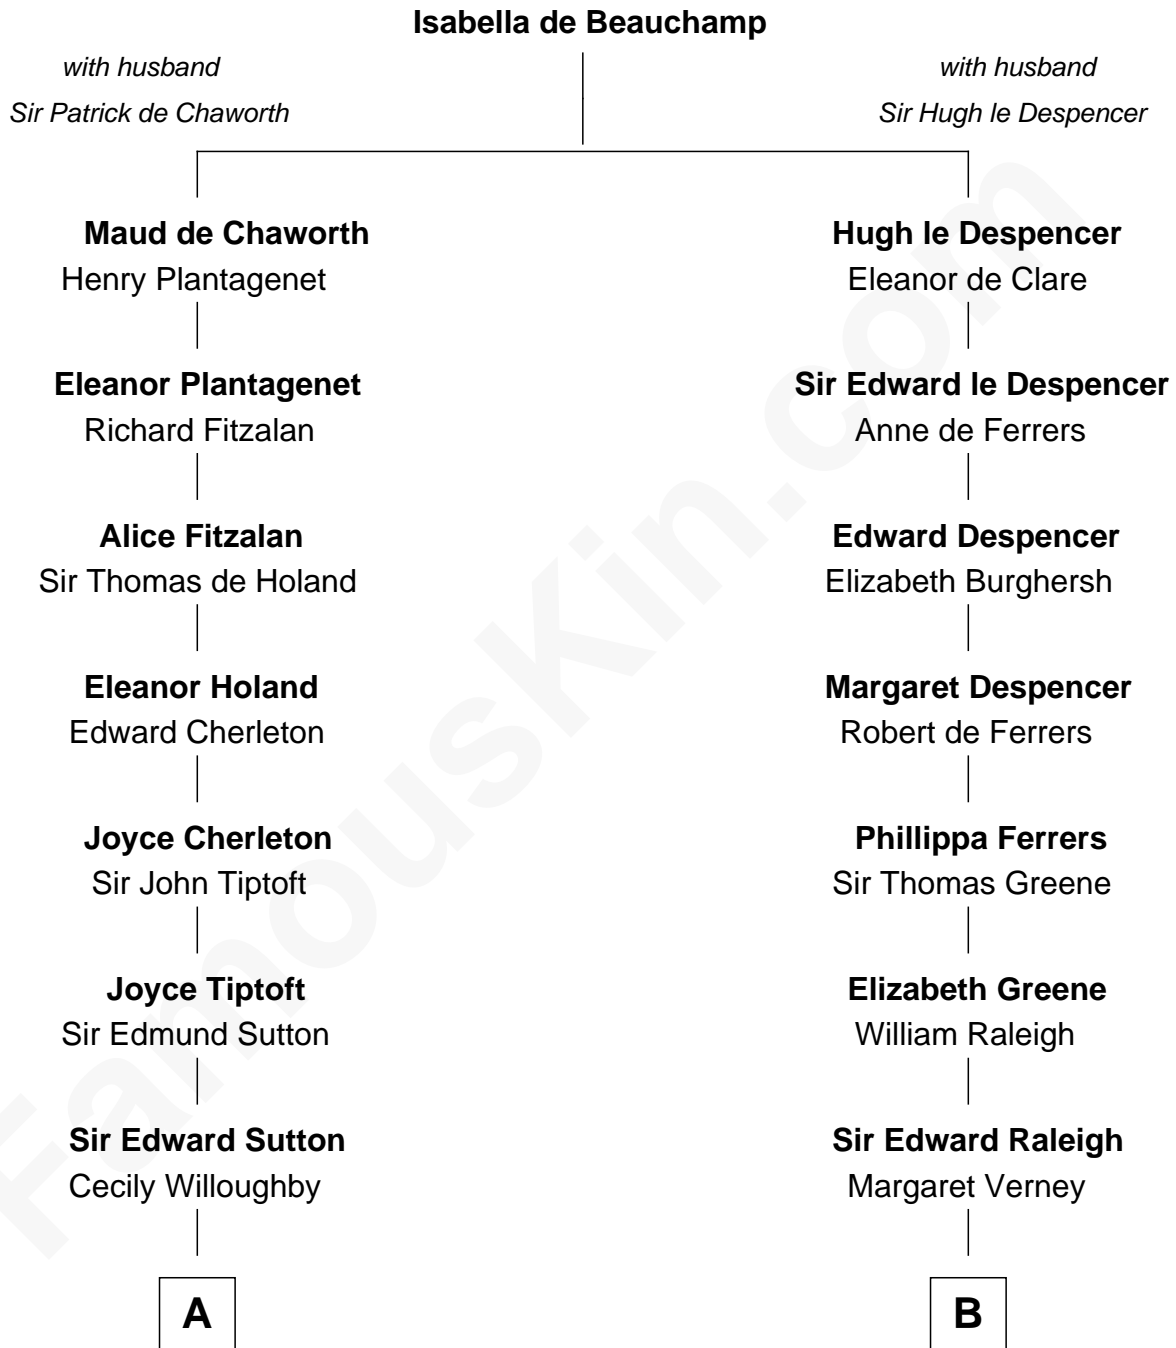

FamousKin.com Relationship Chart of

Dr. H. H. Holmes

Serial Killer aka "Devil in the White City"

19th cousin of

Stephen A. Douglas

Participated in Lincoln-Douglas Debates

C

Scribner Mudgett

Nancy Prescott

Levi Horton Mudgett

Theodate Page Price

Dr. H. H. Holmes

Serial Killer Dr. H. H. Holmes

D

Martha Arnold

Benajah Douglass