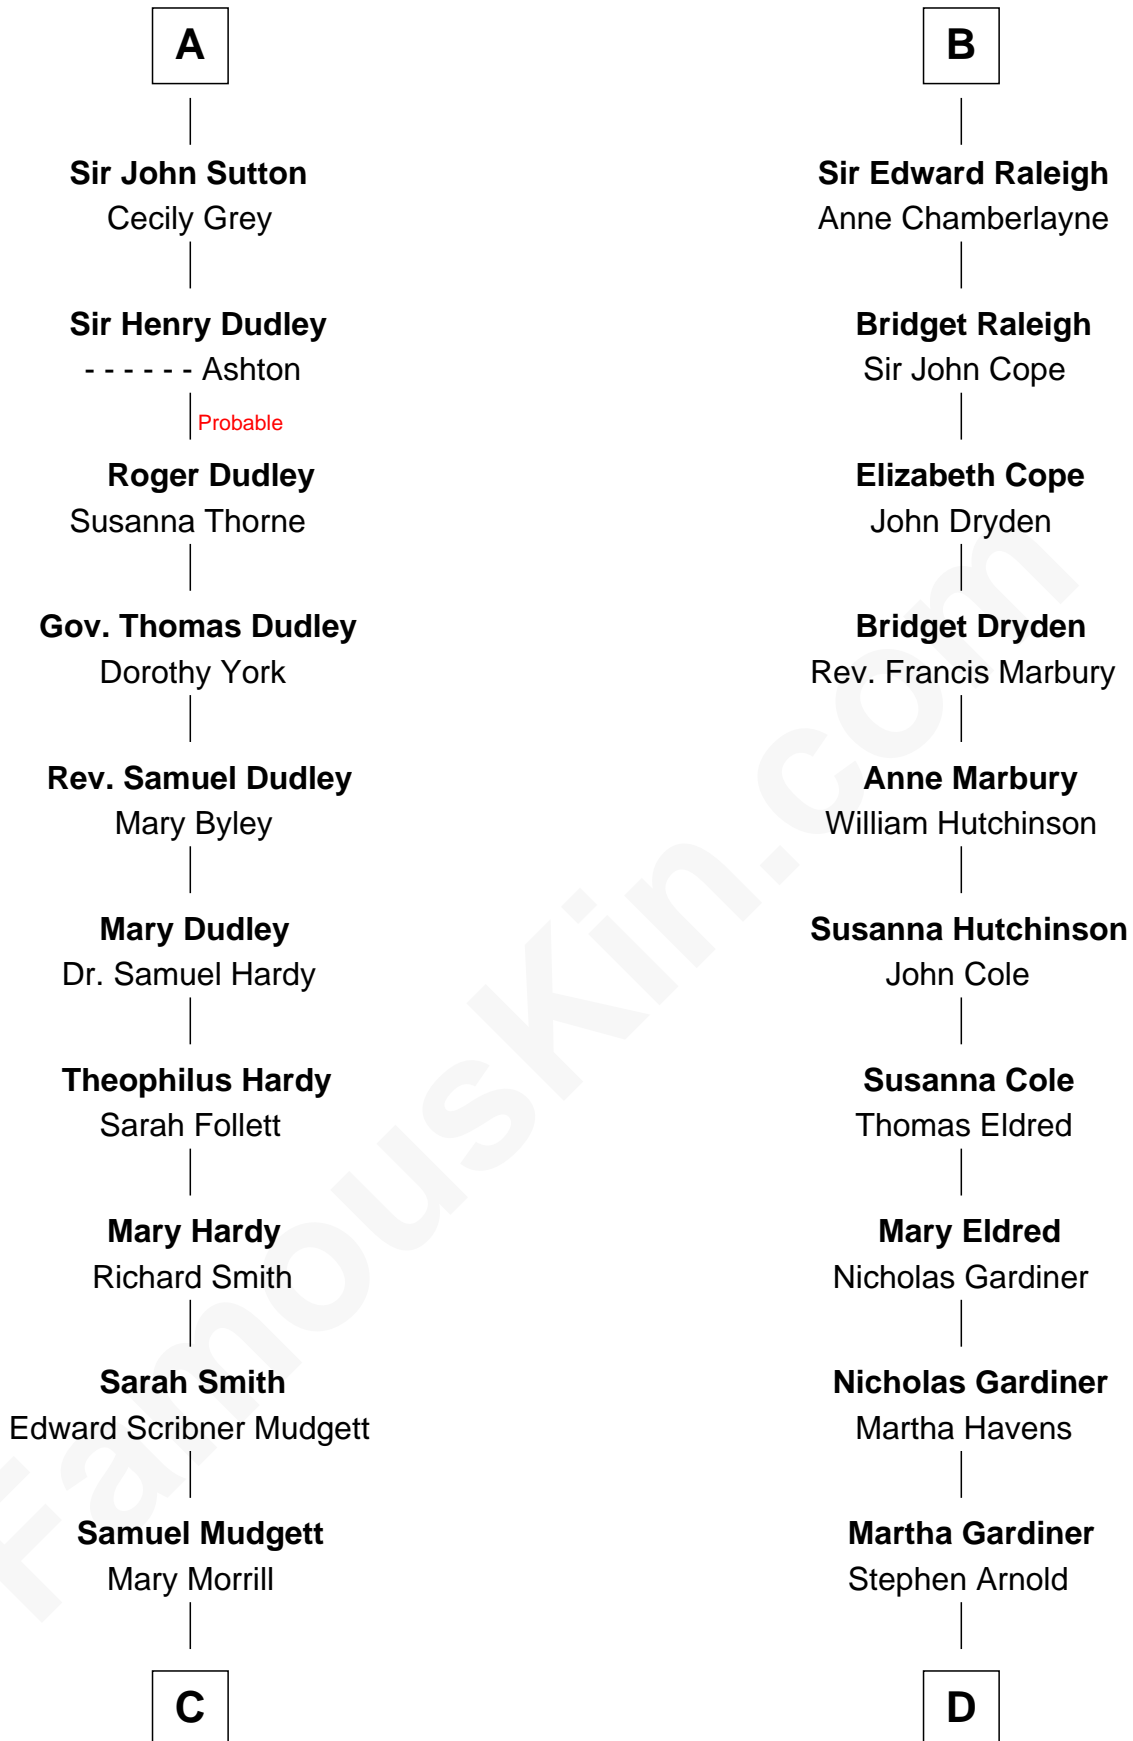

FamousKin.com Relationship Chart of

Dr. H. H. Holmes

Serial Killer aka "Devil in the White City"

19th cousin of

Stephen A. Douglas

Participated in Lincoln-Douglas Debates

C

Scribner Mudgett

Nancy Prescott

Levi Horton Mudgett

Theodate Page Price

Dr. H. H. Holmes

Serial Killer Dr. H. H. Holmes

D

Martha Arnold

Benajah Douglass