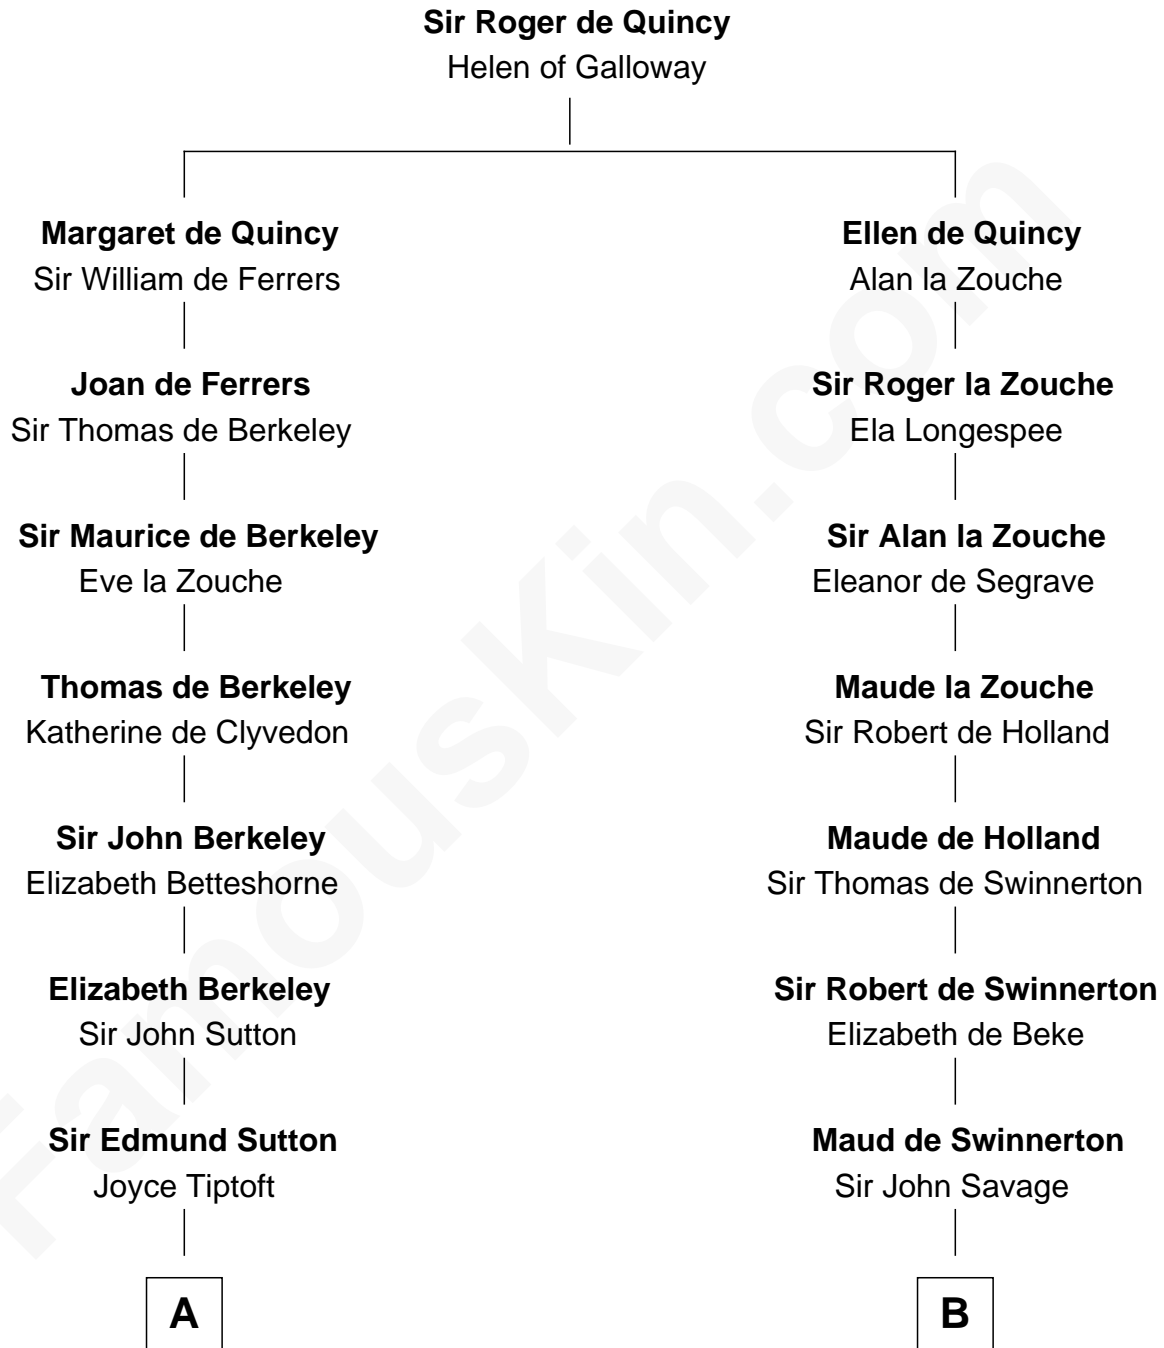

FamousKin.com Relationship Chart of

Dr. H. H. Holmes

Serial Killer aka "Devil in the White City"

20th cousin 1 time removed of

Stephen A. Douglas

Participated in Lincoln-Douglas Debates

C

Samuel Mudgett

Mary Morrill

Scribner Mudgett

Nancy Prescott

Levi Horton Mudgett

Theodate Page Price

Dr. H. H. Holmes

Serial Killer Dr. H. H. Holmes

D