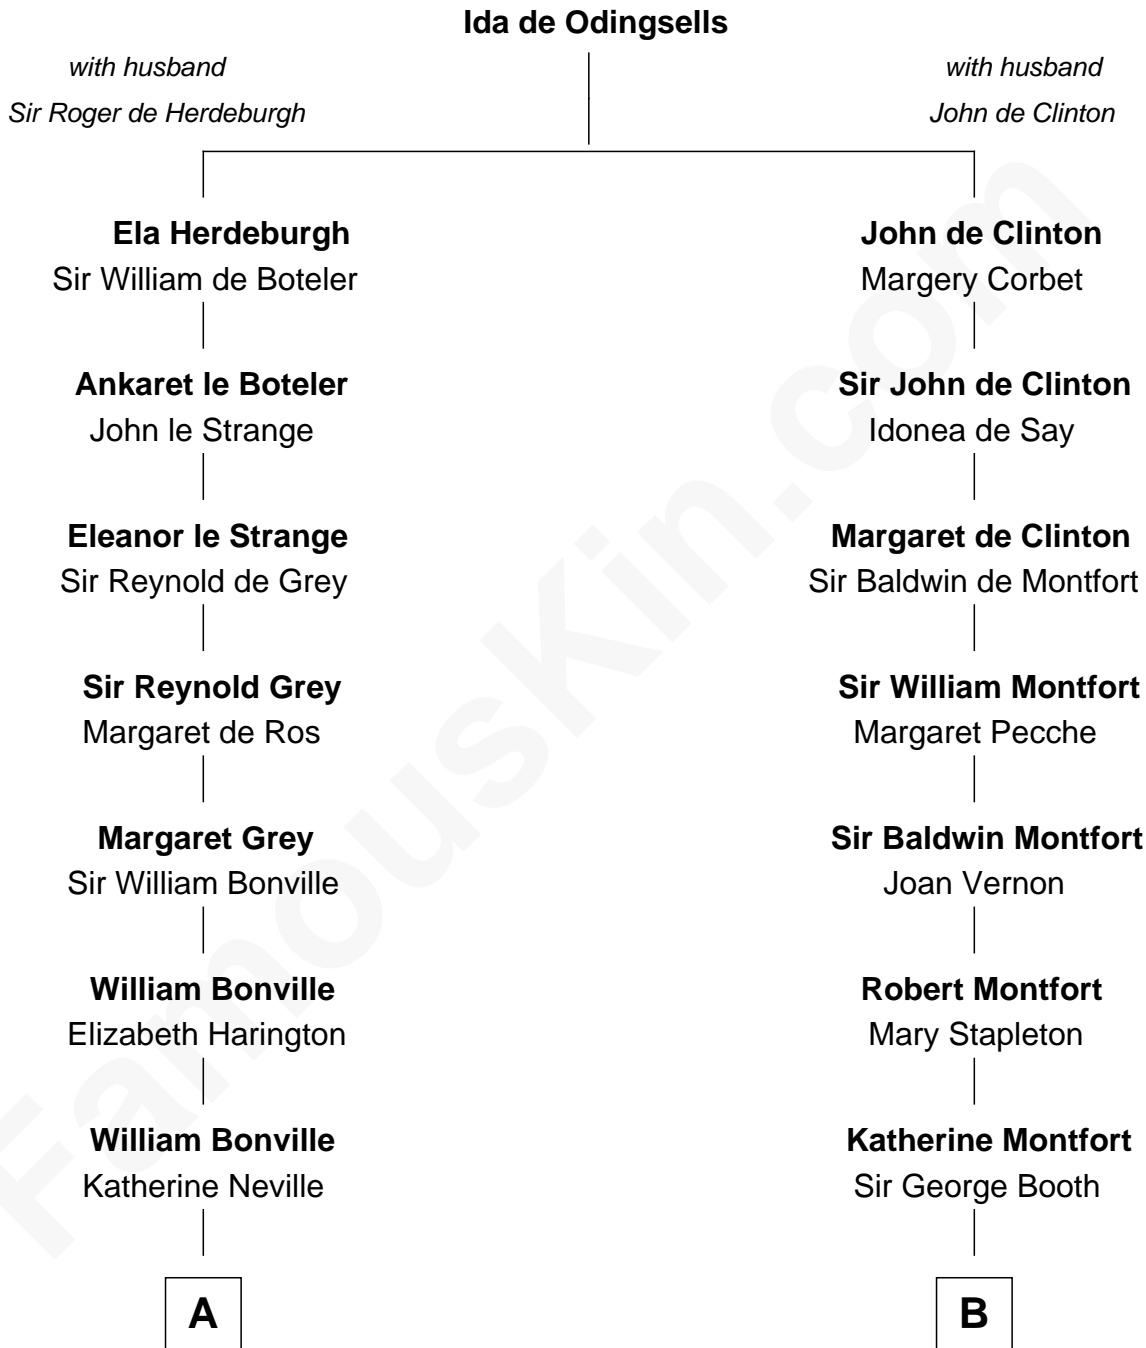

# FamousKin.com Relationship Chart of

**Dr. H. H. Holmes**

*Serial Killer aka "Devil in the White City"*

18th cousin 2 times removed of

**Stephen A. Douglas**

*Participated in Lincoln-Douglas Debates*

**C**

**Samuel Mudgett**

Mary Morrill

**Scribner Mudgett**

Nancy Prescott

**Levi Horton Mudgett**

Theodate Page Price

**Dr. H. H. Holmes**

*Serial Killer Dr. H. H. Holmes*