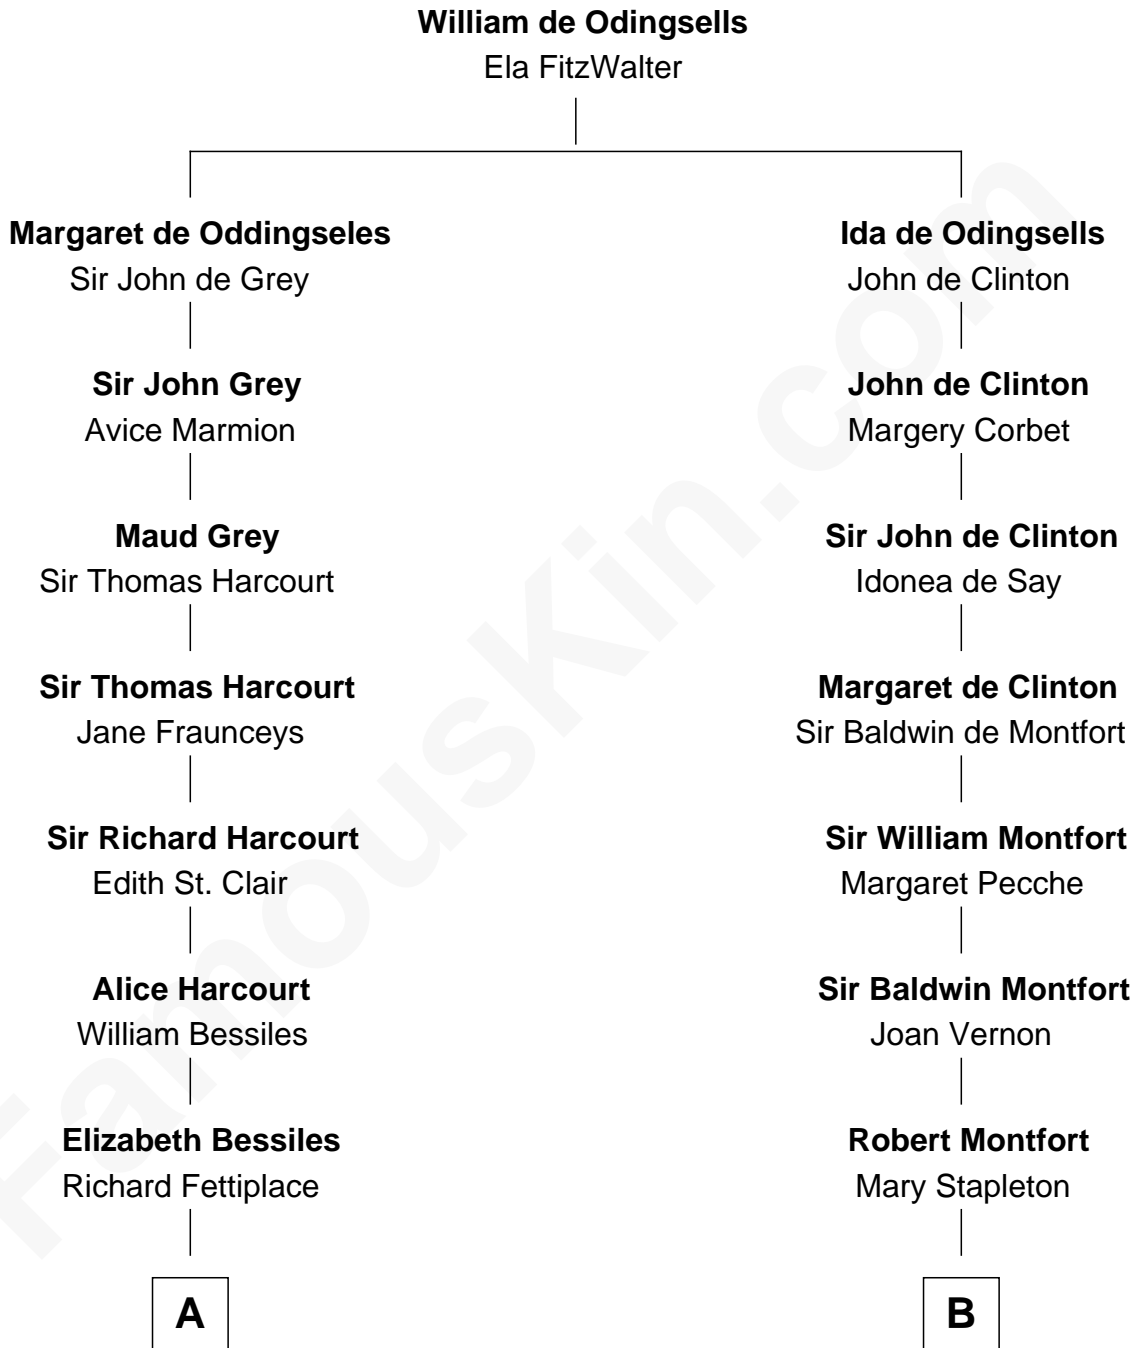

FamousKin.com Relationship Chart of

Dr. H. H. Holmes

Serial Killer aka "Devil in the White City"

19th cousin of

Stephen A. Douglas

Participated in Lincoln-Douglas Debates

C

Scribner Mudgett

Nancy Prescott

Levi Horton Mudgett

Theodate Page Price

Dr. H. H. Holmes

Serial Killer Dr. H. H. Holmes

D

Rev. Nathaniel Fiske

Sarah Arnold