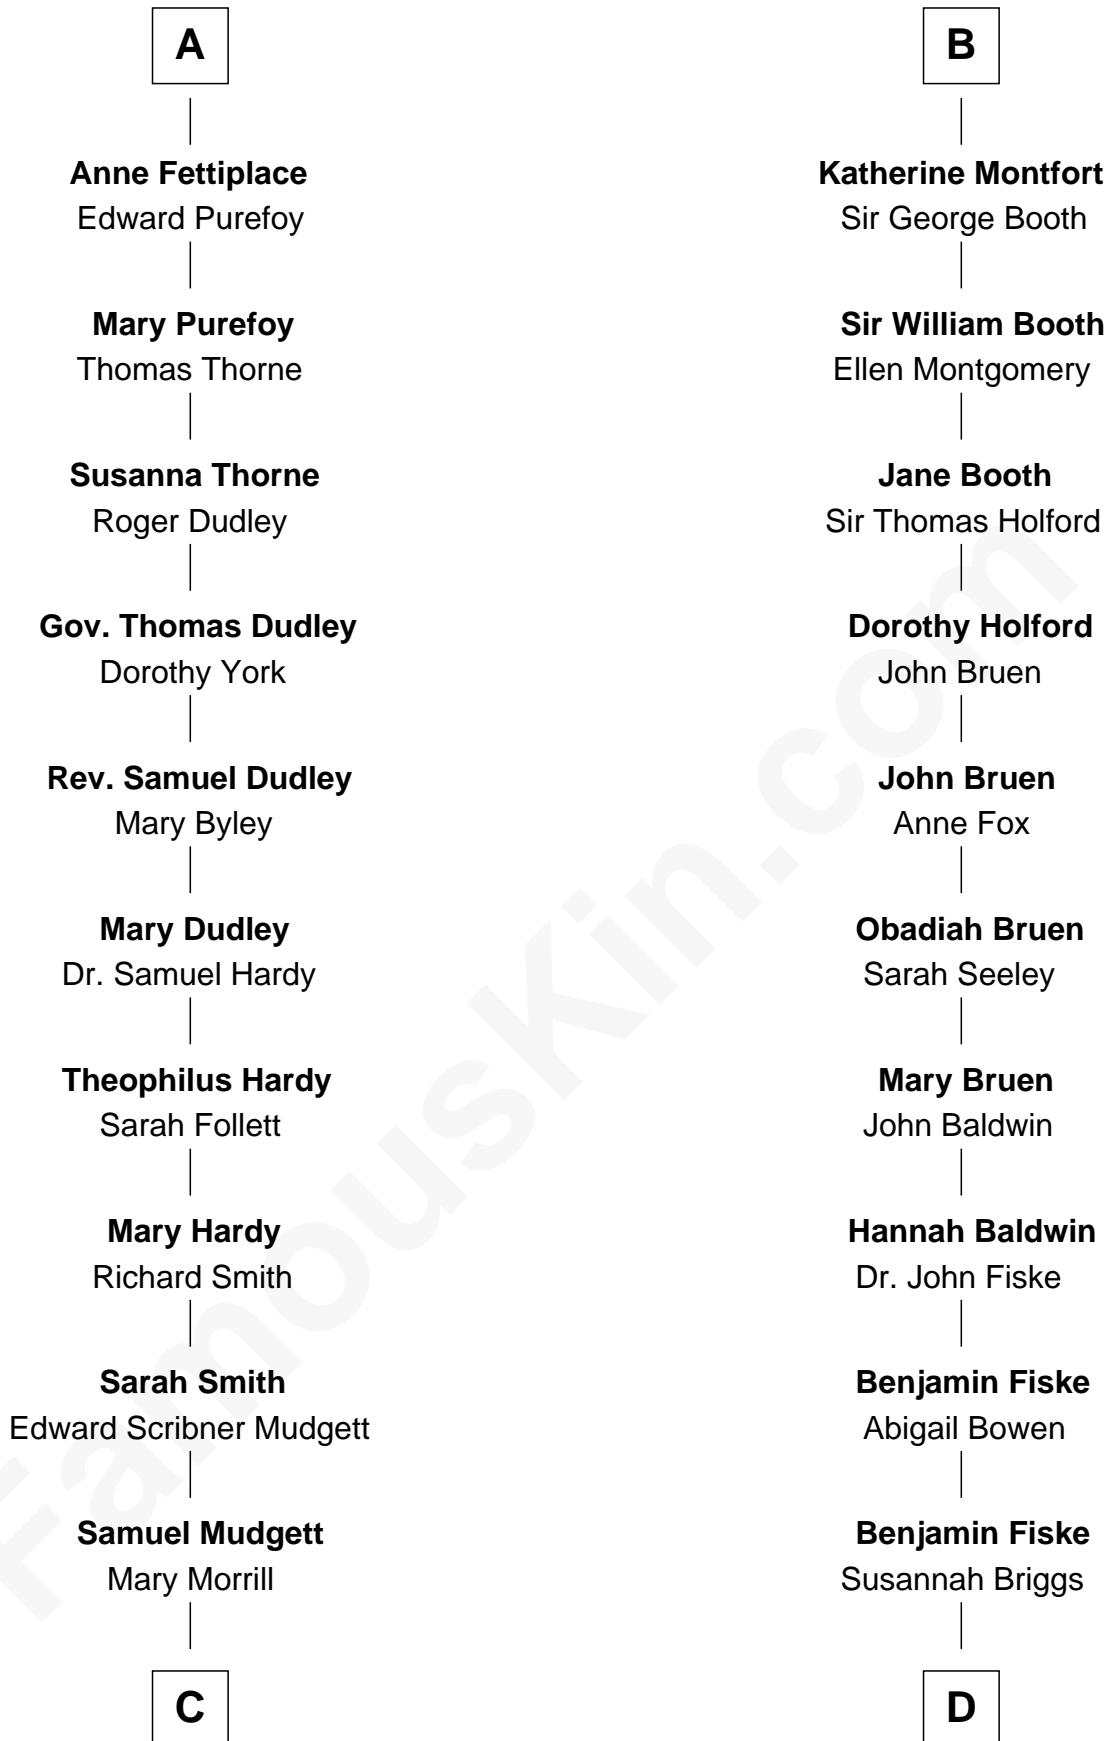

FamousKin.com Relationship Chart of

Dr. H. H. Holmes

Serial Killer aka "Devil in the White City"

19th cousin of

Stephen A. Douglas

Participated in Lincoln-Douglas Debates

C

Scribner Mudgett

Nancy Prescott

Levi Horton Mudgett

Theodate Page Price

Dr. H. H. Holmes

Serial Killer Dr. H. H. Holmes

D

Rev. Nathaniel Fiske

Sarah Arnold