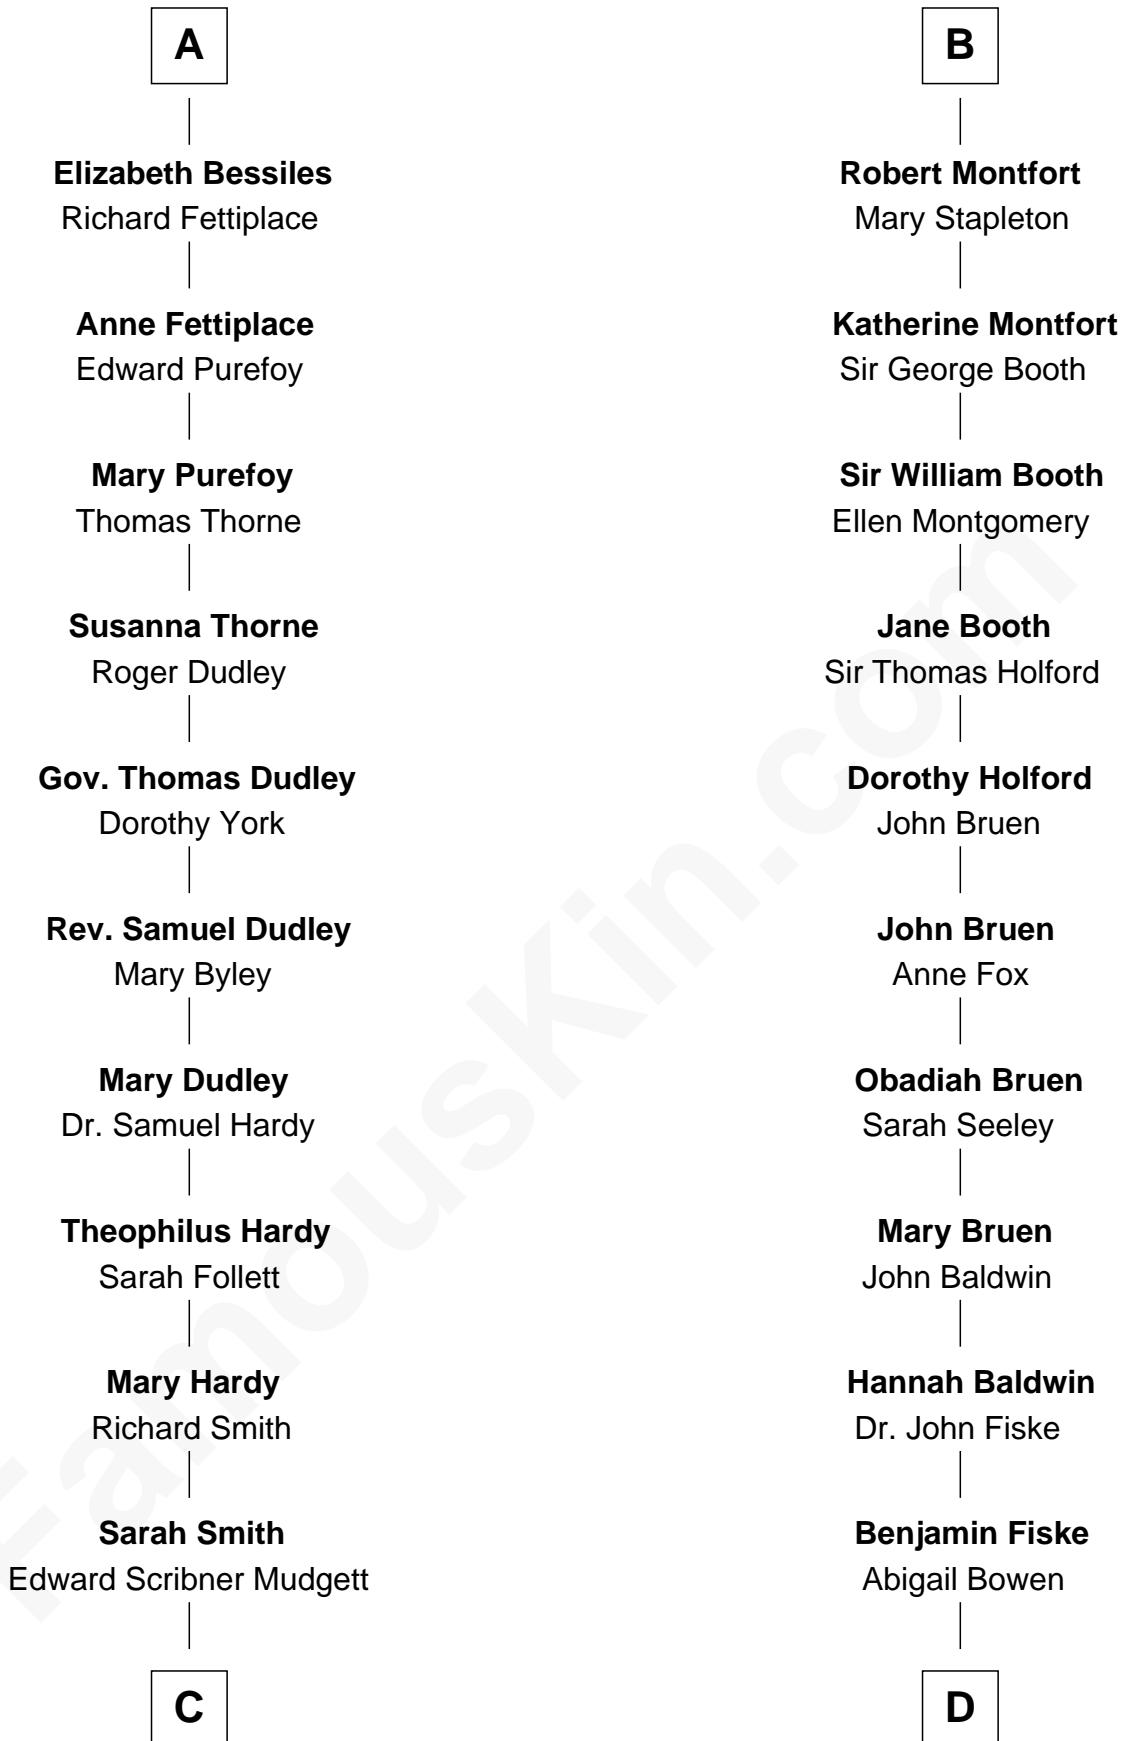

FamousKin.com Relationship Chart of

Dr. H. H. Holmes

Serial Killer aka "Devil in the White City"

20th cousin of

Stephen A. Douglas

Participated in Lincoln-Douglas Debates

C

Samuel Mudgett

Mary Morrill

Scribner Mudgett

Nancy Prescott

Levi Horton Mudgett

Theodate Page Price

Dr. H. H. Holmes

Serial Killer Dr. H. H. Holmes

D