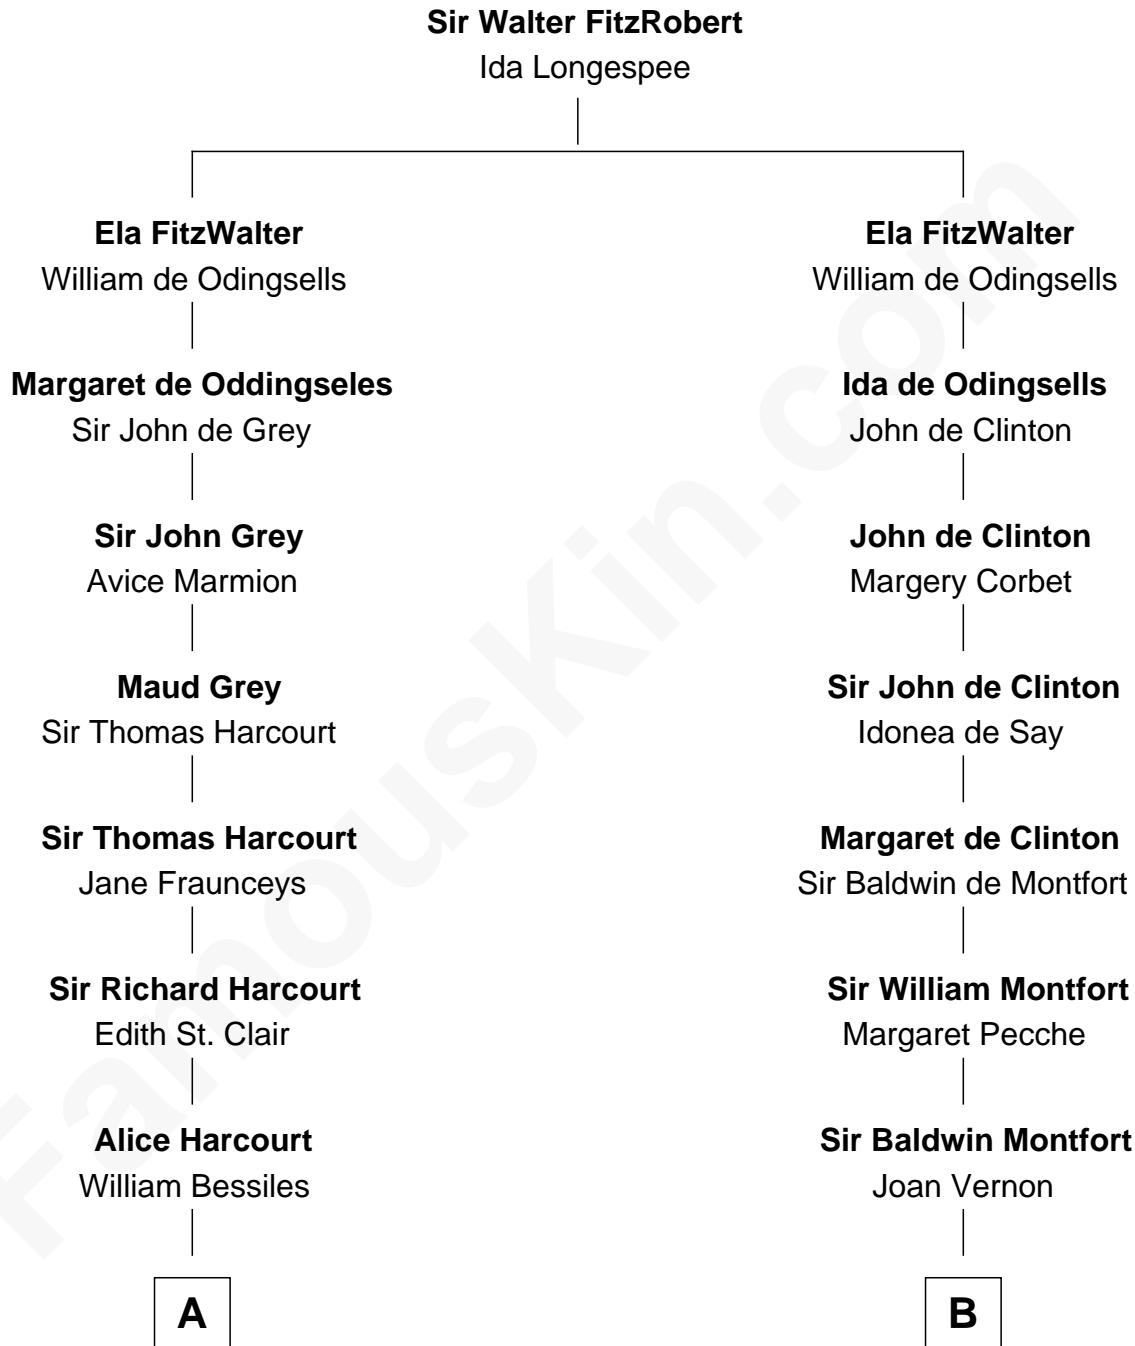

FamousKin.com Relationship Chart of

Dr. H. H. Holmes

Serial Killer aka "Devil in the White City"

20th cousin of

Stephen A. Douglas

Participated in Lincoln-Douglas Debates

C

Samuel Mudgett

Mary Morrill

Scribner Mudgett

Nancy Prescott

Levi Horton Mudgett

Theodate Page Price

Dr. H. H. Holmes

Serial Killer Dr. H. H. Holmes

D