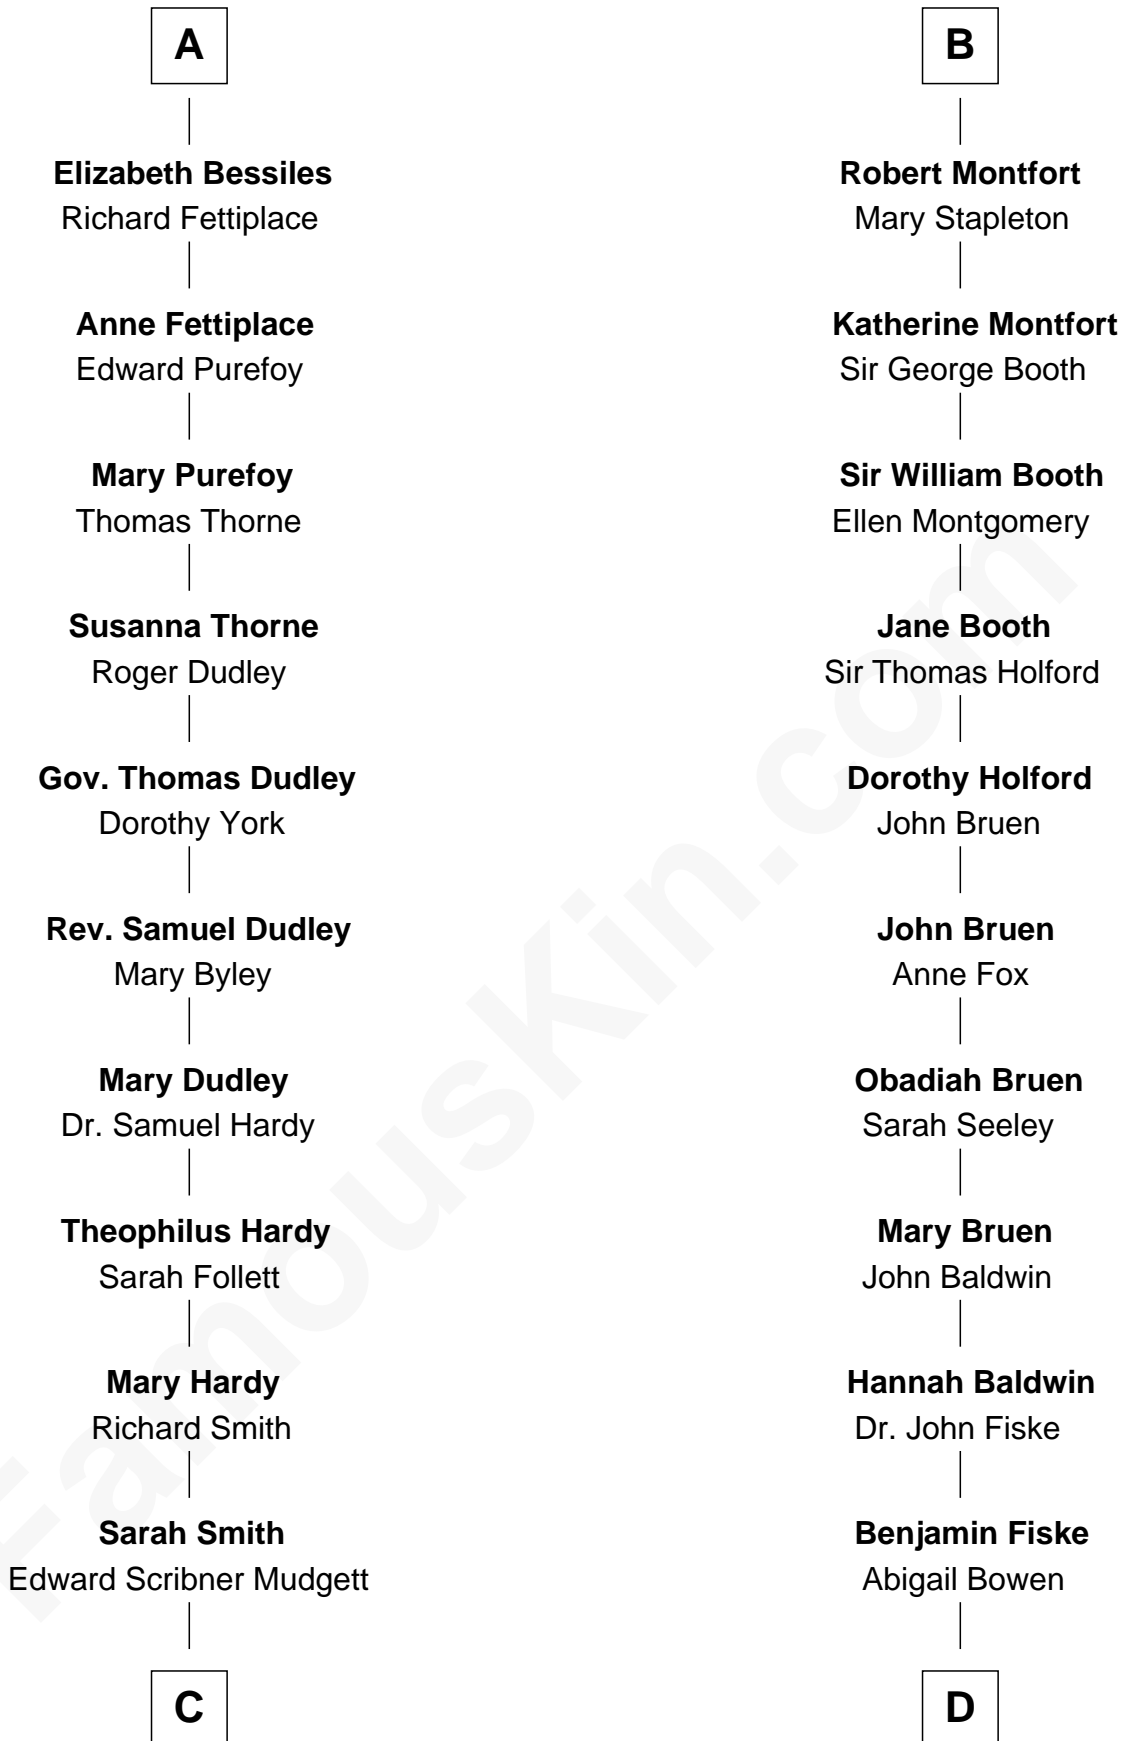

FamousKin.com Relationship Chart of

Dr. H. H. Holmes

Serial Killer aka "Devil in the White City"

20th cousin of

Stephen A. Douglas

Participated in Lincoln-Douglas Debates

Sir William de Harcourt

*with wife
Hillary de Hastings*

Joan Griffith

Alice Harcourt

William Bessiles

Joan Vernon

Sir Baldwin Montfort

A

B

C

Samuel Mudgett

Mary Morrill

Scribner Mudgett

Nancy Prescott

Levi Horton Mudgett

Theodate Page Price

Dr. H. H. Holmes

Serial Killer Dr. H. H. Holmes