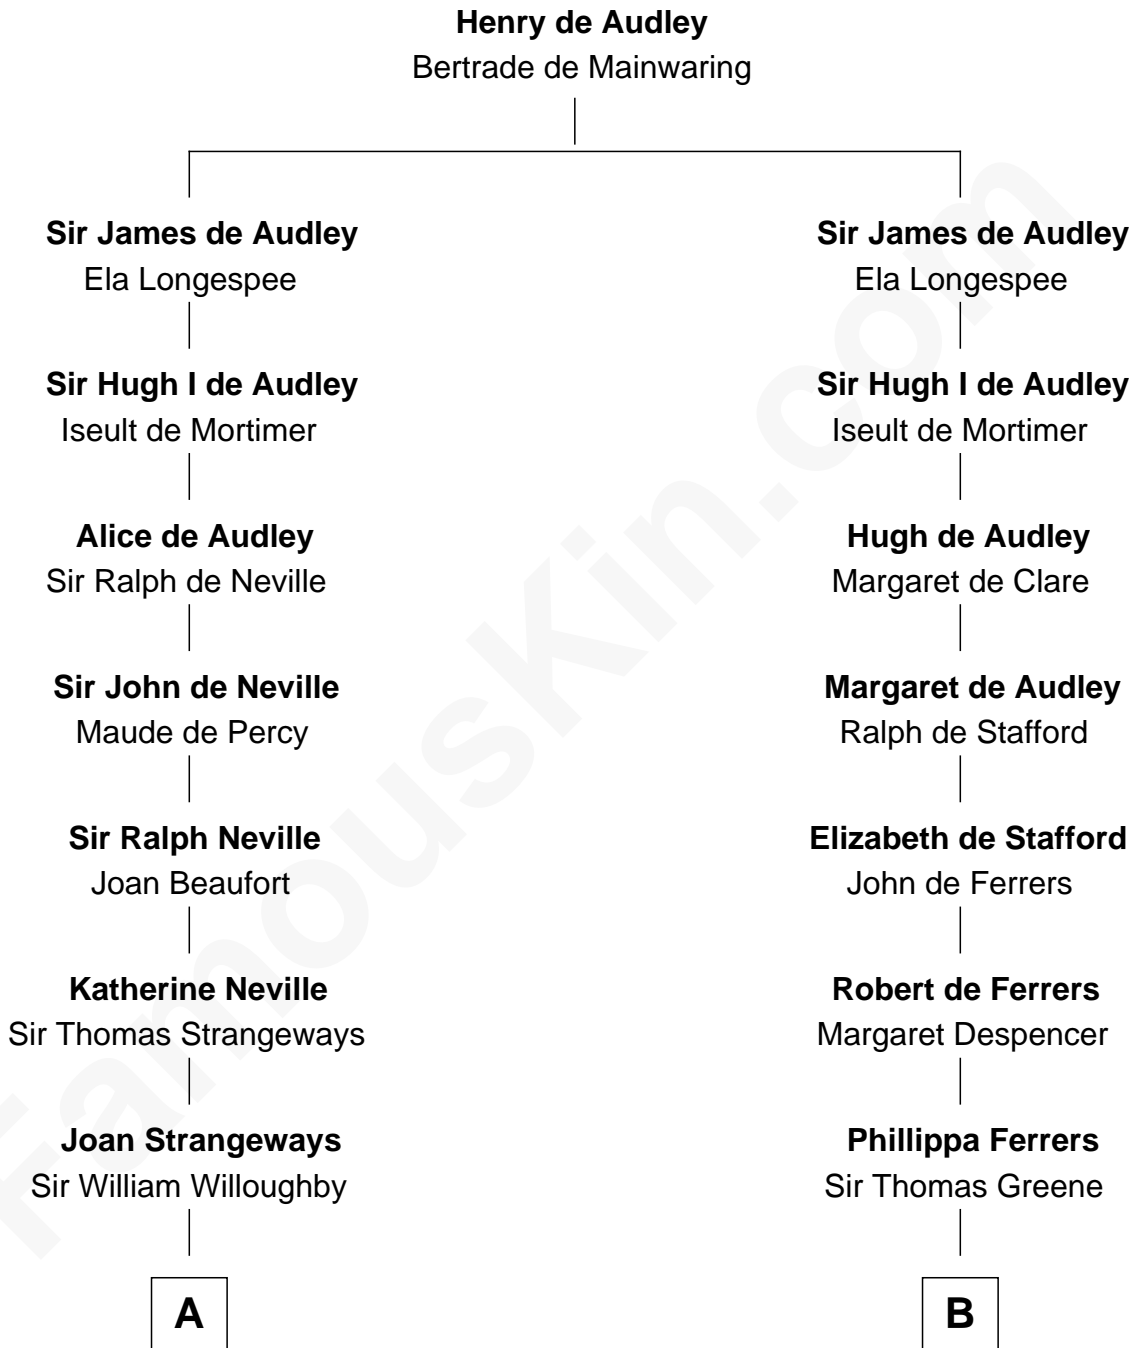

# FamousKin.com Relationship Chart of

**Dr. H. H. Holmes**

*Serial Killer aka "Devil in the White City"*

20th cousin 1 time removed of

**Stephen A. Douglas**

*Participated in Lincoln-Douglas Debates*

**C**

**Samuel Mudgett**

Mary Morrill

**Scribner Mudgett**

Nancy Prescott

**Levi Horton Mudgett**

Theodate Page Price

**Dr. H. H. Holmes**

*Serial Killer Dr. H. H. Holmes*

**D**

**Nicholas Gardiner**

Martha Havens

**Martha Gardiner**

Stephen Arnold

**Martha Arnold**

Benajah Douglass

**Dr. Stephen Arnold Douglass**

Sarah Fiske