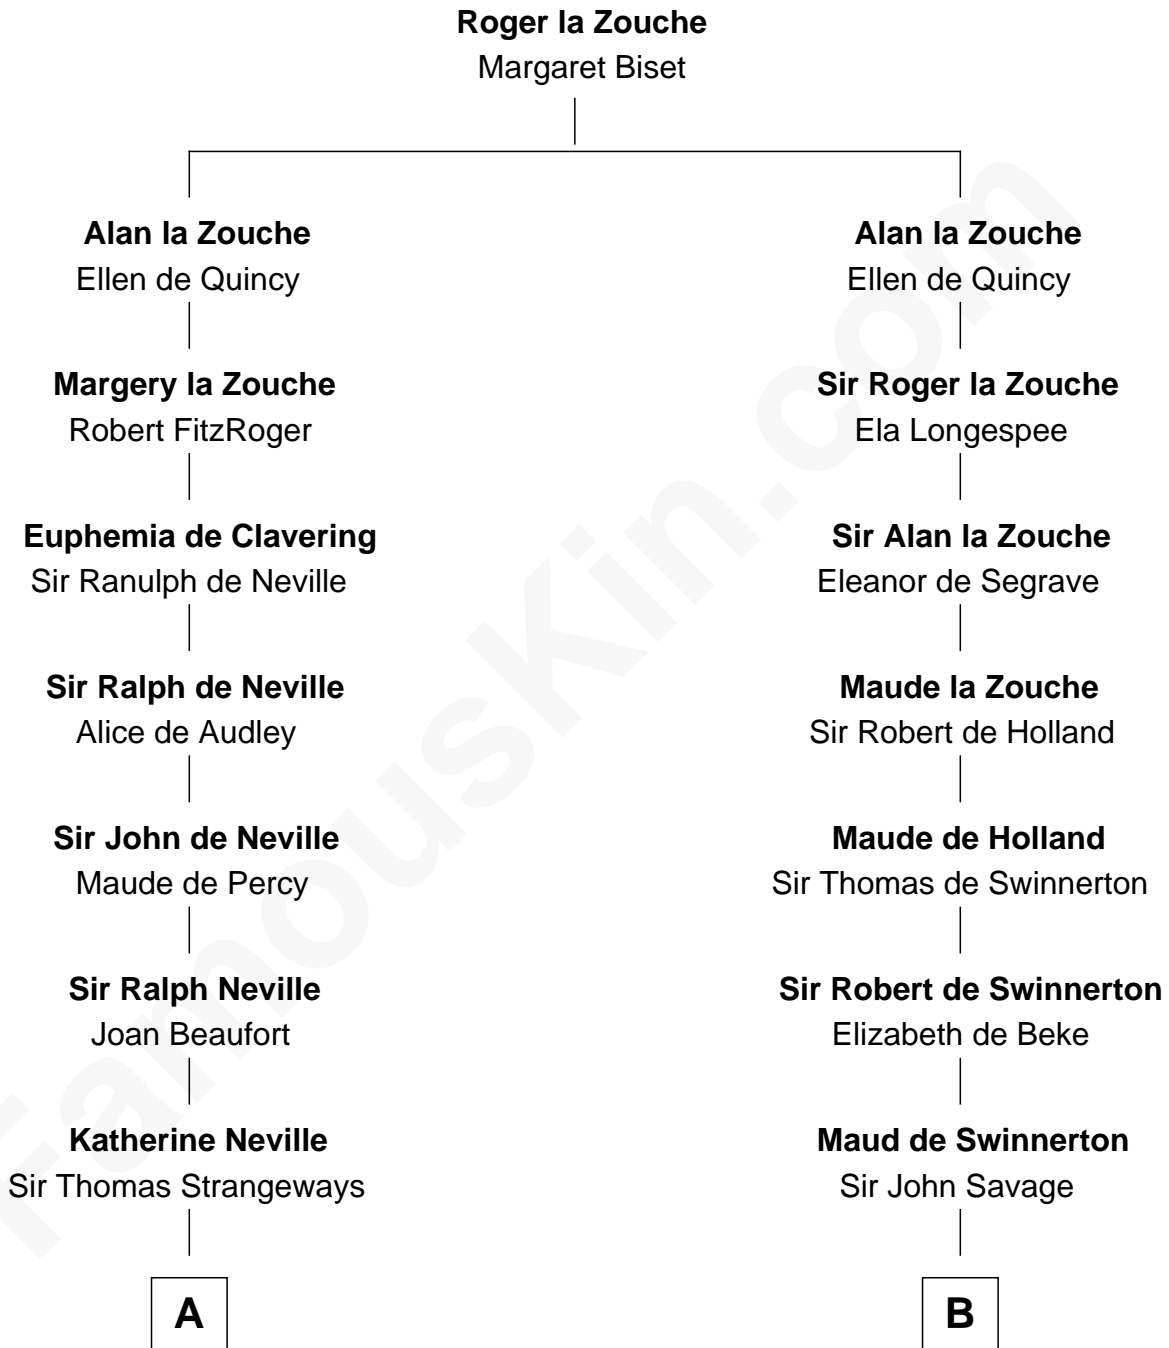

FamousKin.com Relationship Chart of

Dr. H. H. Holmes

Serial Killer aka "Devil in the White City"

21st cousin of

Stephen A. Douglas

Participated in Lincoln-Douglas Debates

C

Sarah Smith
Edward Scribner Mudgett

Samuel Mudgett
Mary Morrill

Scribner Mudgett
Nancy Prescott

Levi Horton Mudgett
Theodate Page Price

Dr. H. H. Holmes
Serial Killer Dr. H. H. Holmes

D

Benjamin Fiske
Abigail Bowen

Benjamin Fiske
Susannah Briggs