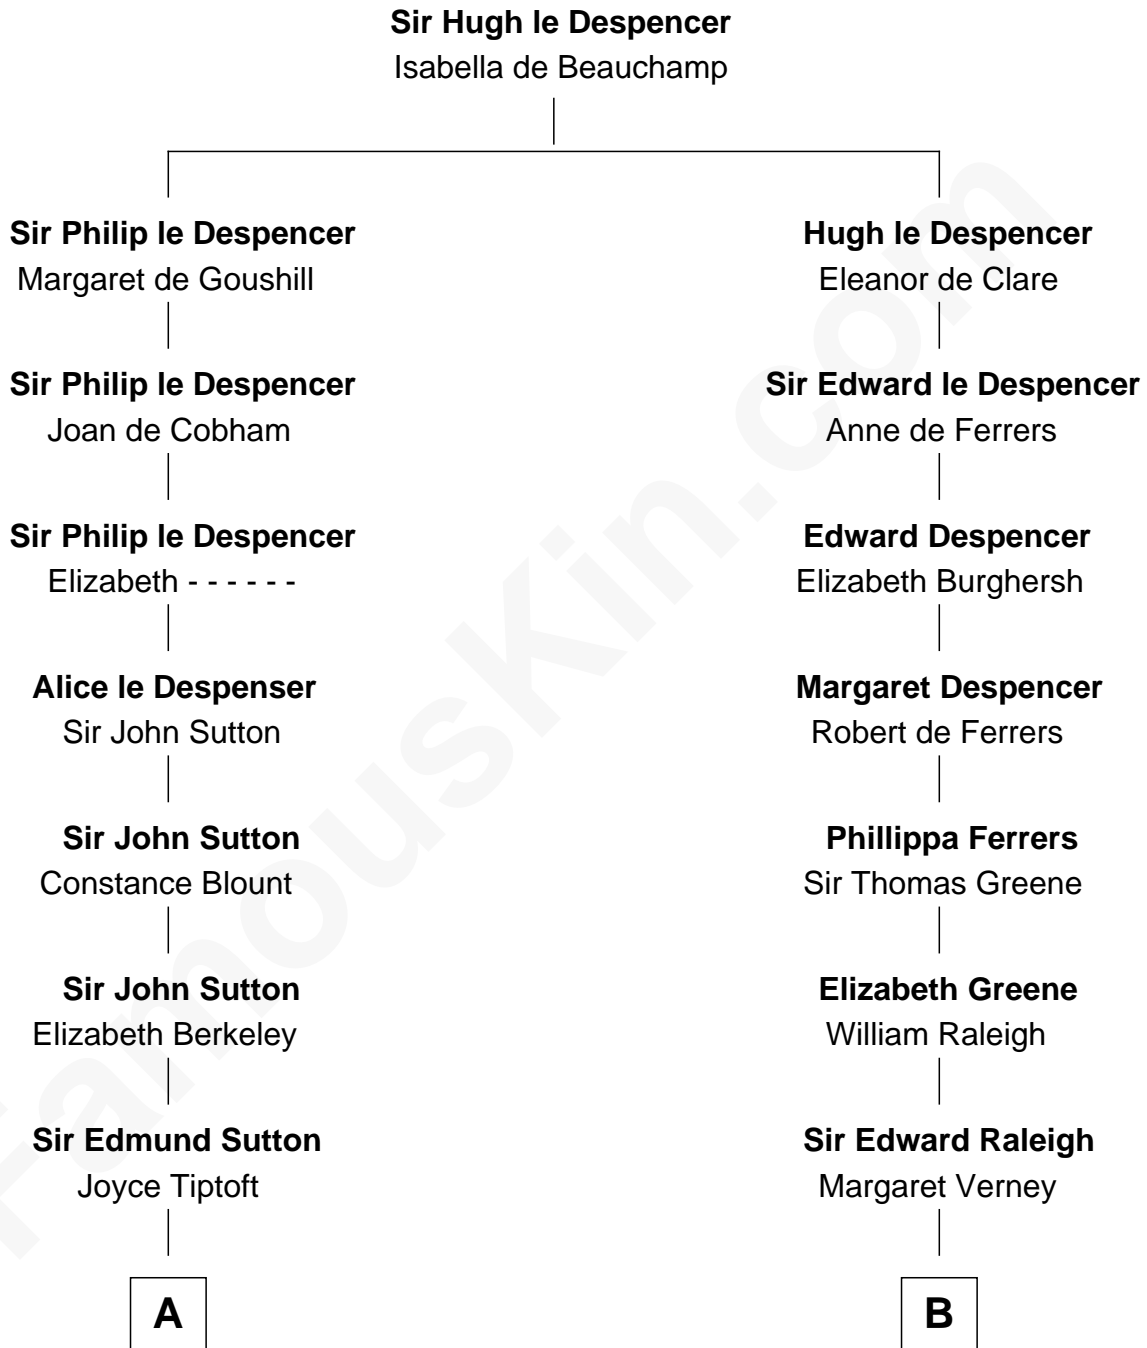

FamousKin.com Relationship Chart of

Dr. H. H. Holmes

Serial Killer aka "Devil in the White City"

19th cousin 1 time removed of

Stephen A. Douglas

Participated in Lincoln-Douglas Debates

C

Samuel Mudgett

Mary Morrill

Scribner Mudgett

Nancy Prescott

Levi Horton Mudgett

Theodate Page Price

Dr. H. H. Holmes

Serial Killer Dr. H. H. Holmes

D