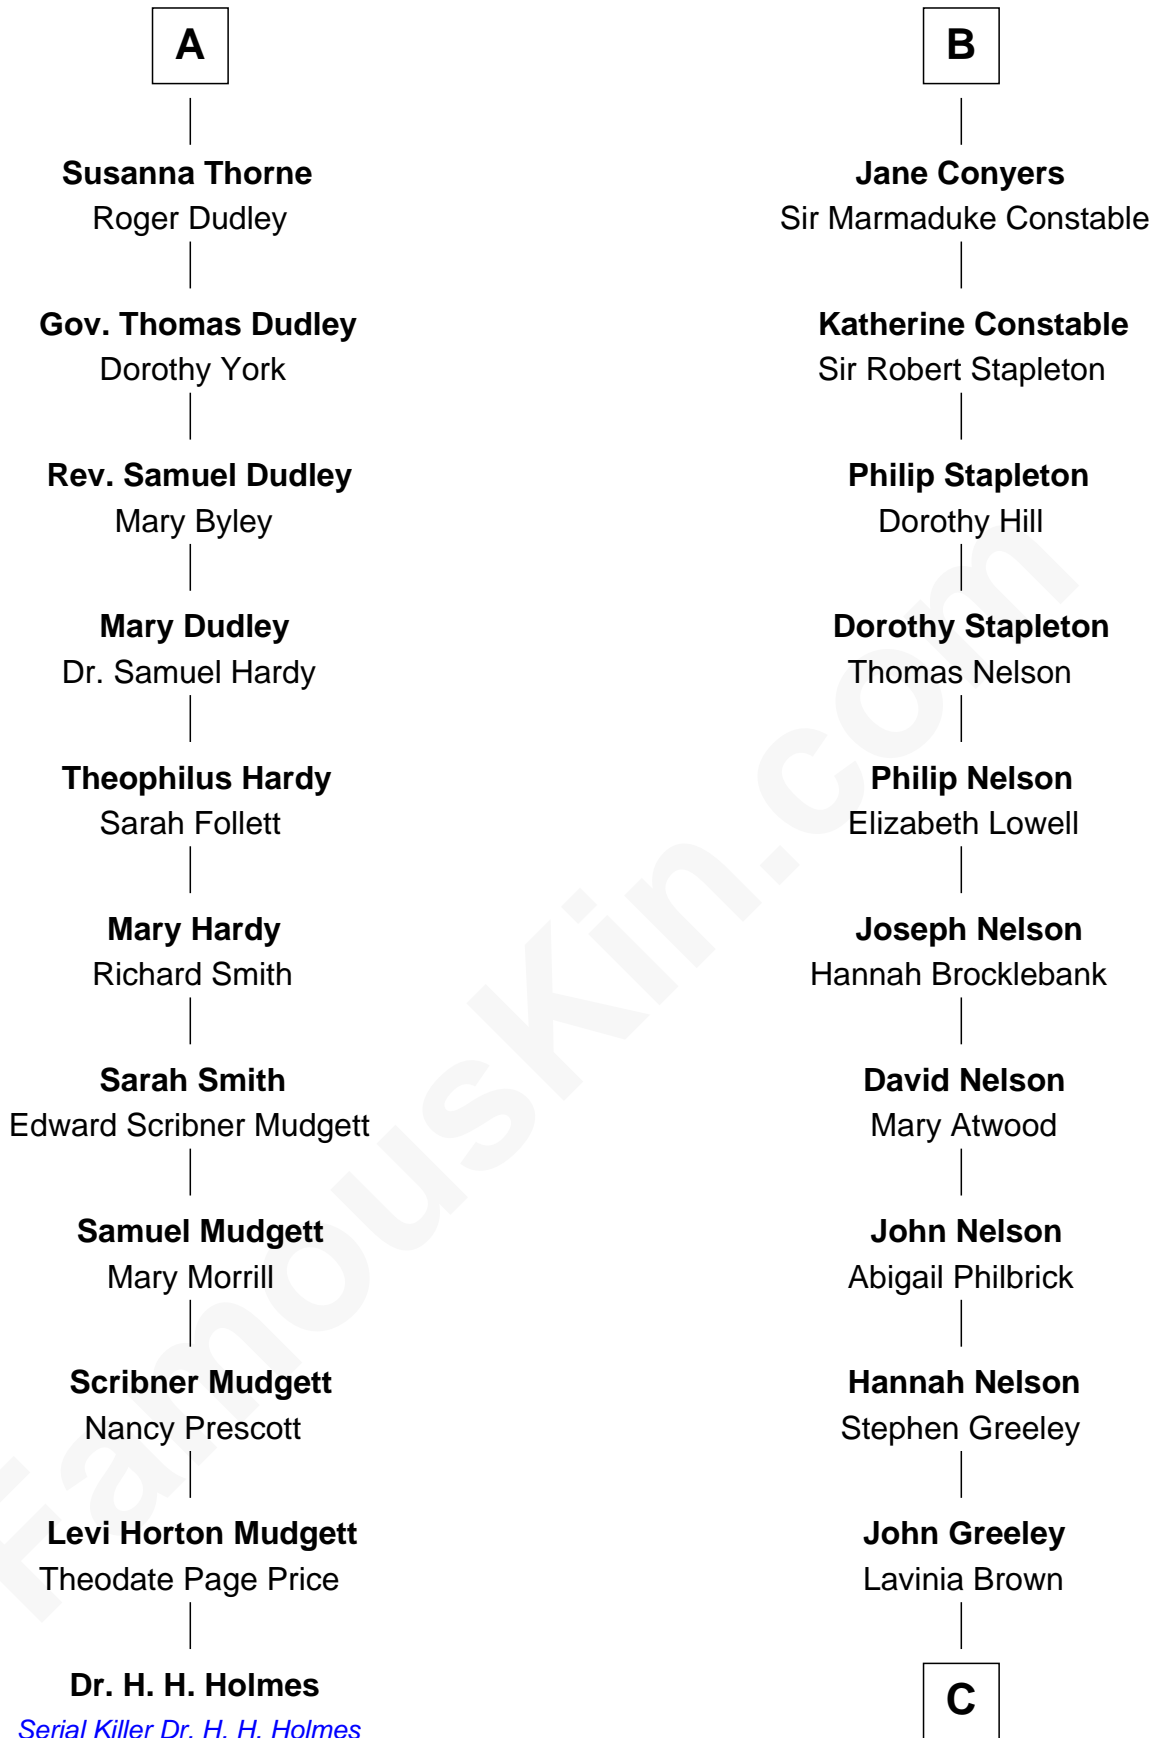

# FamousKin.com Relationship Chart of

**Dr. H. H. Holmes**

*Serial Killer aka "Devil in the White City"*

17th cousin 4 times removed of

**Margot Kidder**

*TV and Movie Actress*

**Sir John Grey**

Avice Marmion

**C**

**Justus Greeley**  
Margaret Rideout

**Margaret Q. Greeley**  
Dr. David Powell

**Margaret Powell**  
Sidney Jesse Kidder

**Kendall Kidder**  
Jocelyn Mary Wilson

**Margot Kidder**  
*TV and Movie Actress*