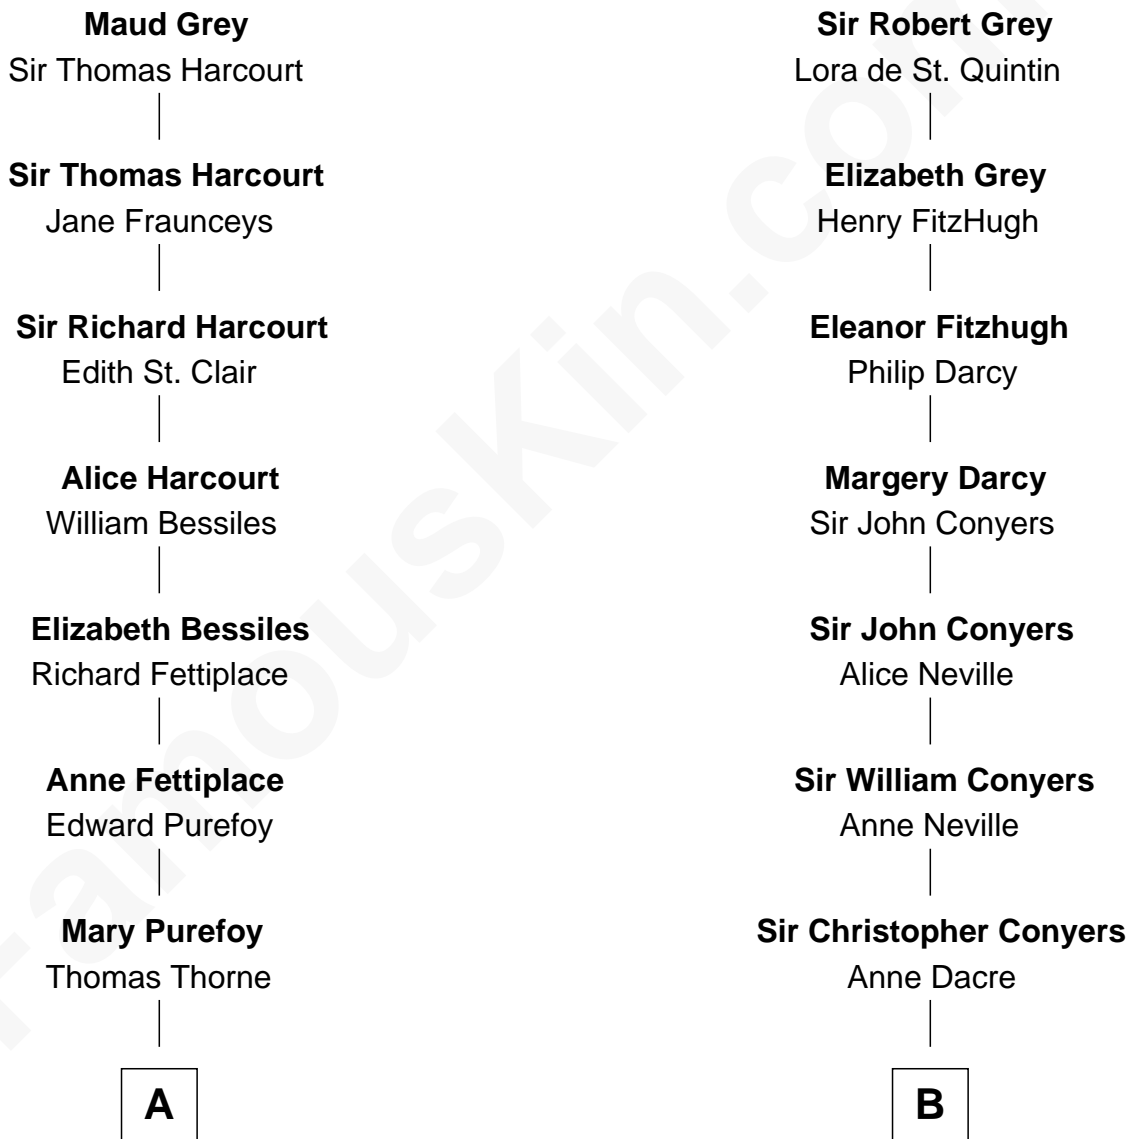

# FamousKin.com Relationship Chart of

**Dr. H. H. Holmes**

*Serial Killer aka "Devil in the White City"*

17th cousin 4 times removed of

**Margot Kidder**

*TV and Movie Actress*

**Sir John Grey**

Avice Marmion

**C**

**Justus Greeley**  
Margaret Rideout

**Margaret Q. Greeley**  
Dr. David Powell

**Margaret Powell**  
Sidney Jesse Kidder

**Kendall Kidder**  
Jocelyn Mary Wilson

**Margot Kidder**  
*TV and Movie Actress*