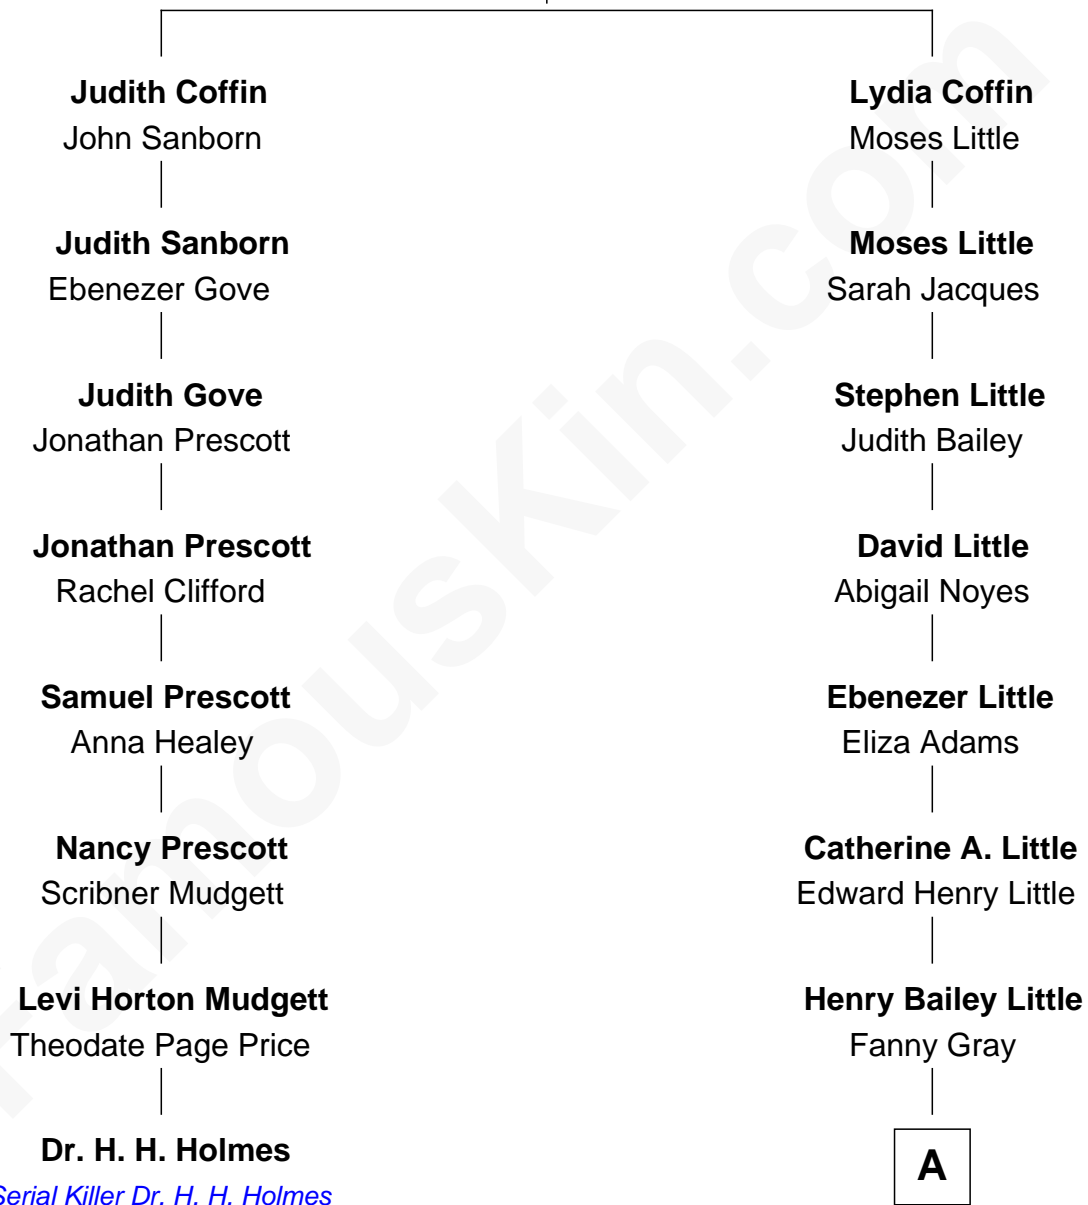

FamousKin.com Relationship Chart of

Dr. H. H. Holmes

Serial Killer aka "Devil in the White City"

7th cousin 2 times removed of

Charlie Baker

72nd Governor of Massachusetts

Tristram Coffin
Judith Greenleaf

A

—
Eleanor Johnson Little

Charles Duane Baker

—
Charles Duane Baker

Alice Elizabeth Ghormley

—
Charlie Baker

72nd Governor of Massachusetts

FamousKin.com