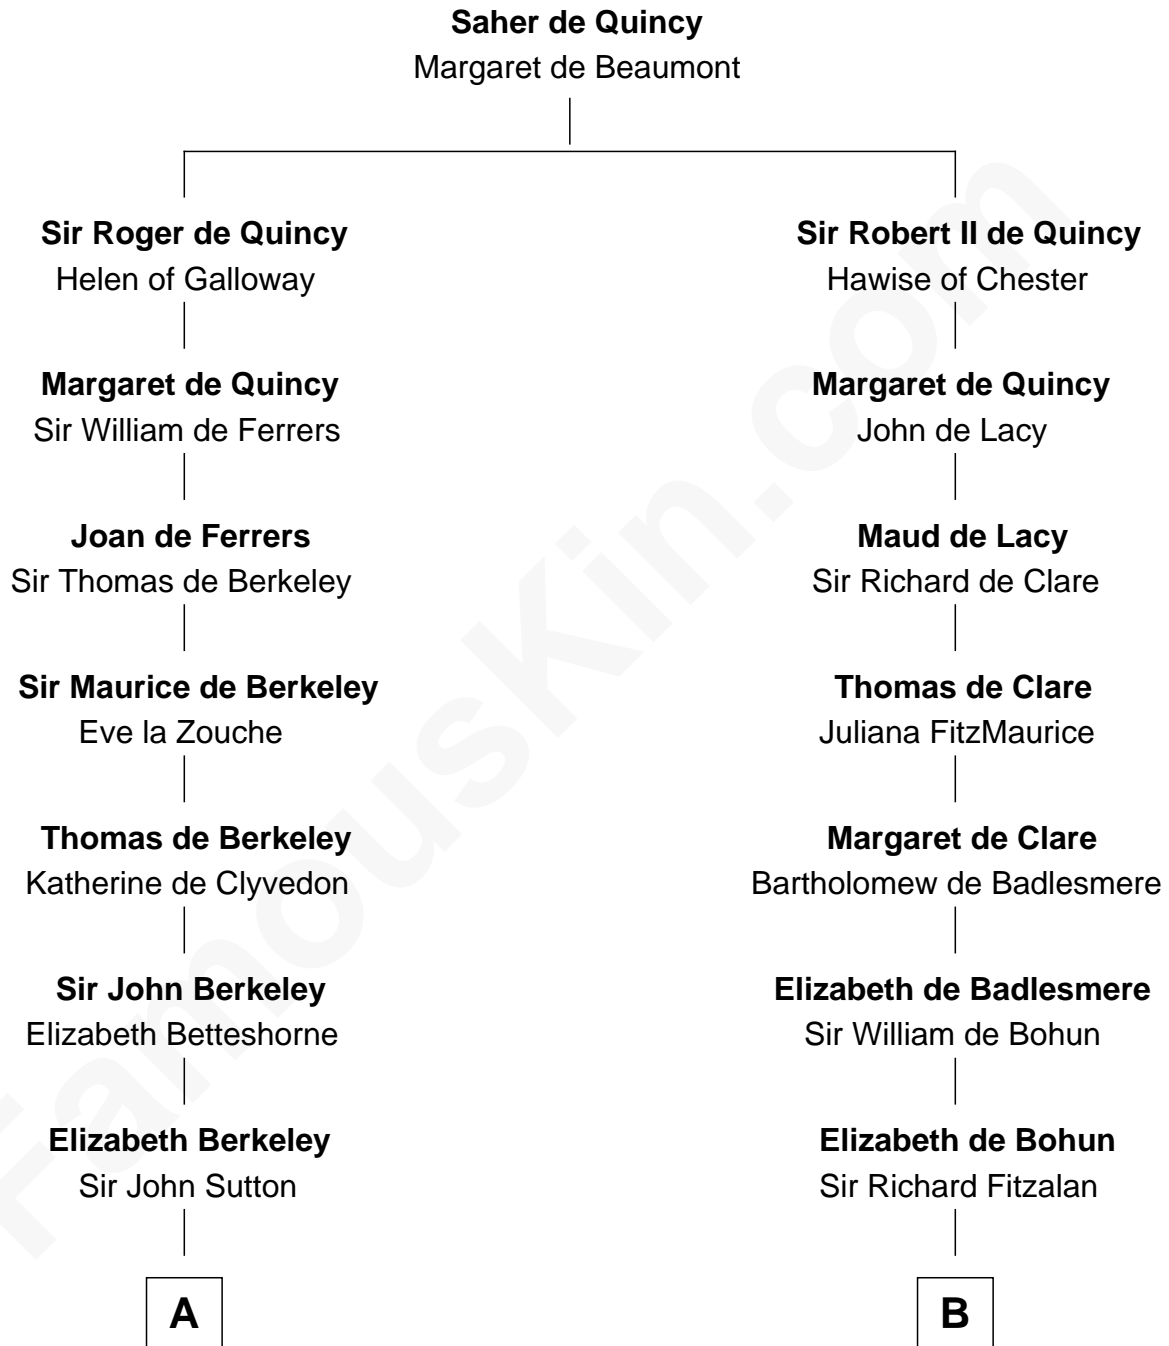

FamousKin.com

Relationship Chart of

Dr. H. H. Holmes

Serial Killer aka "Devil in the White City"

18th cousin 3 times removed of

Roger Sherman

Signer of the Declaration of Independence

C

Sarah Smith
Edward Scribner Mudgett

Samuel Mudgett
Mary Morrill

Scribner Mudgett
Nancy Prescott

Levi Horton Mudgett
Theodate Page Price

Dr. H. H. Holmes
Serial Killer Dr. H. H. Holmes

D

Mehetable Wellington
William Sherman