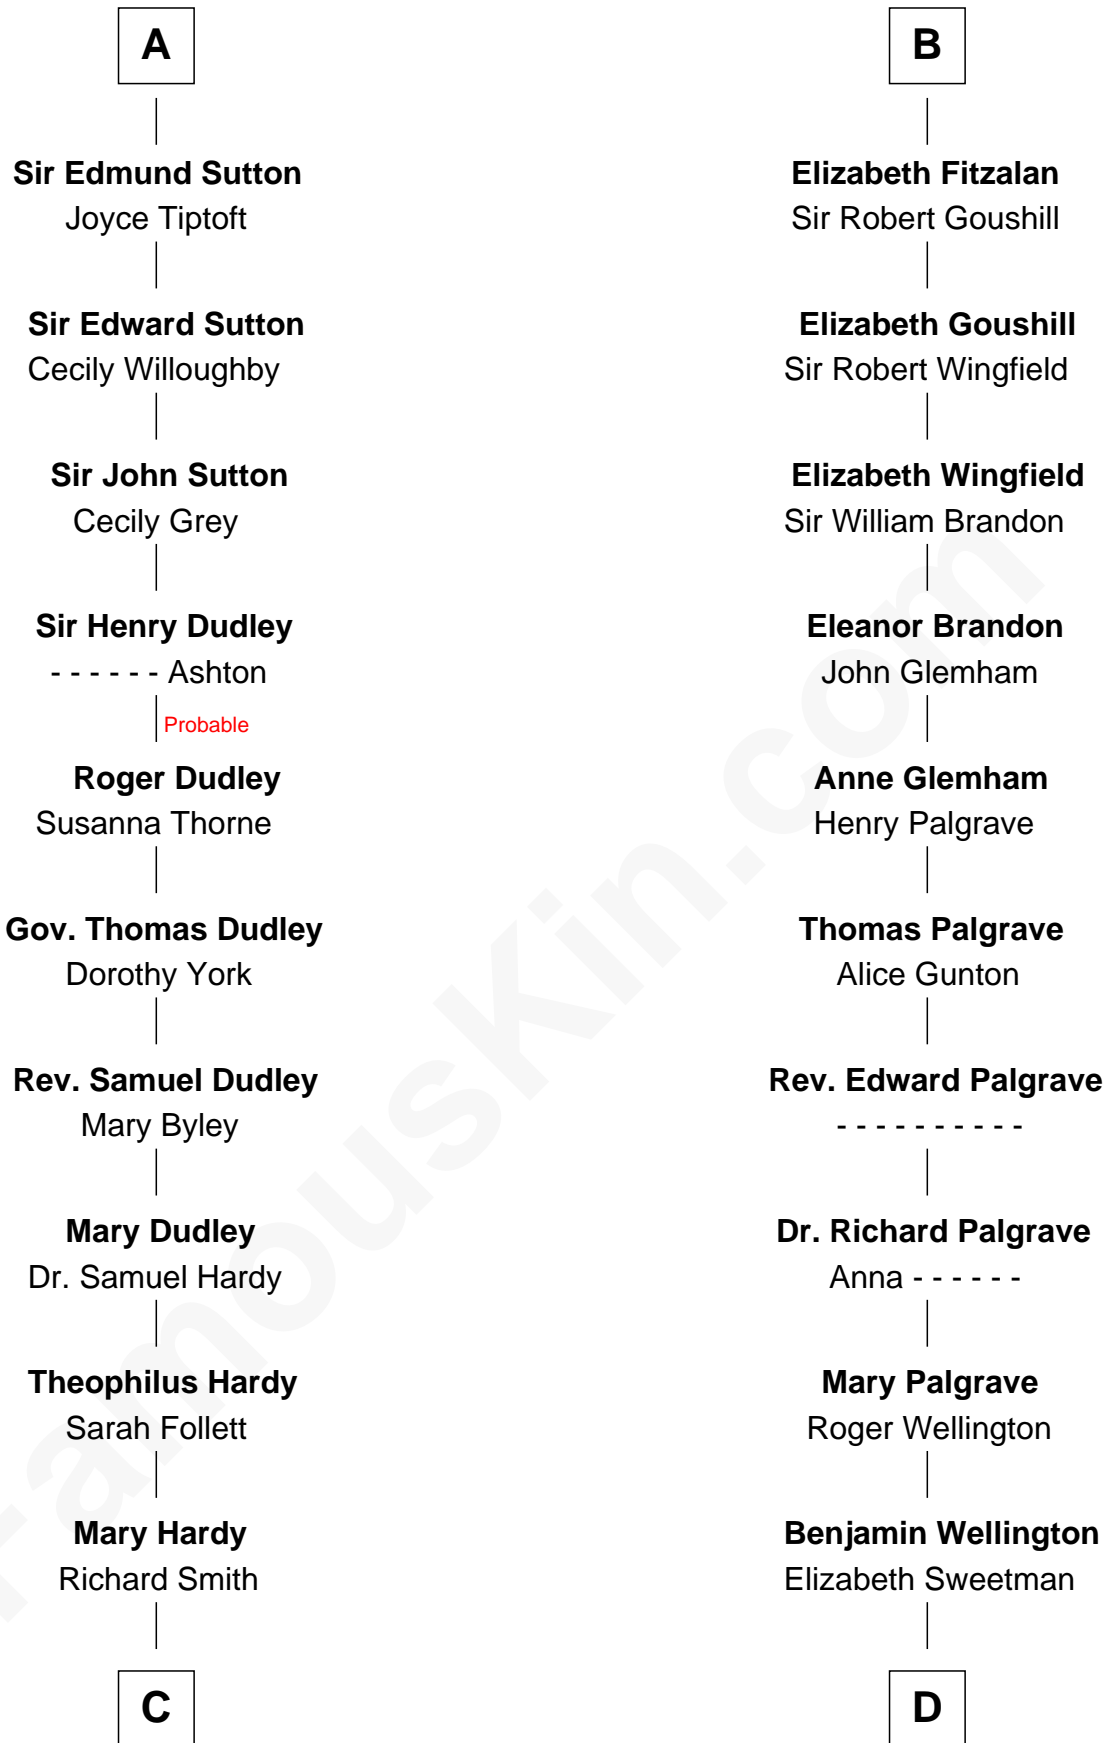

FamousKin.com

Relationship Chart of

Dr. H. H. Holmes

Serial Killer aka "Devil in the White City"

18th cousin 3 times removed of

Roger Sherman

Signer of the Declaration of Independence

C

Sarah Smith
Edward Scribner Mudgett

Samuel Mudgett
Mary Morrill

Scribner Mudgett
Nancy Prescott

Levi Horton Mudgett
Theodate Page Price

Dr. H. H. Holmes
Serial Killer Dr. H. H. Holmes

D

Mehetable Wellington
William Sherman