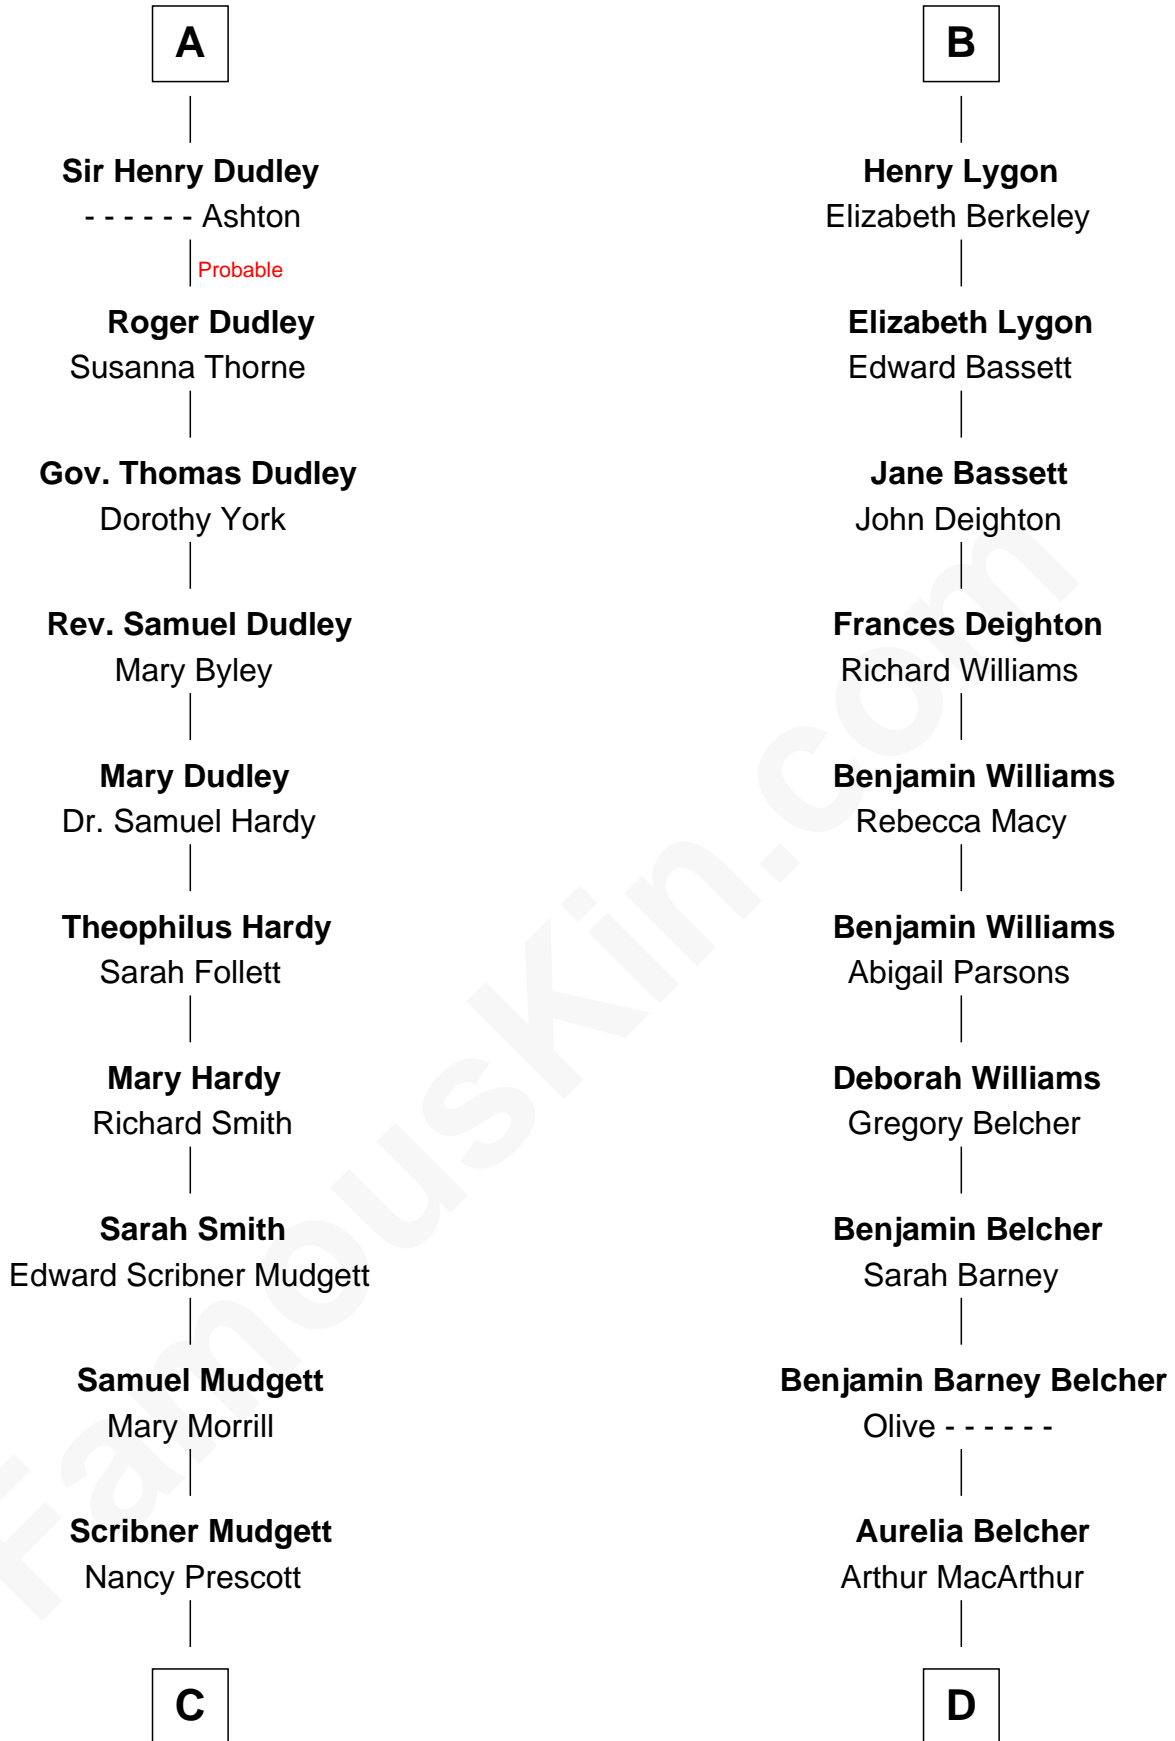

FamousKin.com

Relationship Chart of

Dr. H. H. Holmes

Serial Killer aka "Devil in the White City"

18th cousin of

General Douglas MacArthur

U.S. Army - World War II

C

Levi Horton Mudgett

Theodate Page Price

Dr. H. H. Holmes

Serial Killer Dr. H. H. Holmes

D

Gen. Arthur MacArthur

Mary Pinckney Hardy

General Douglas MacArthur