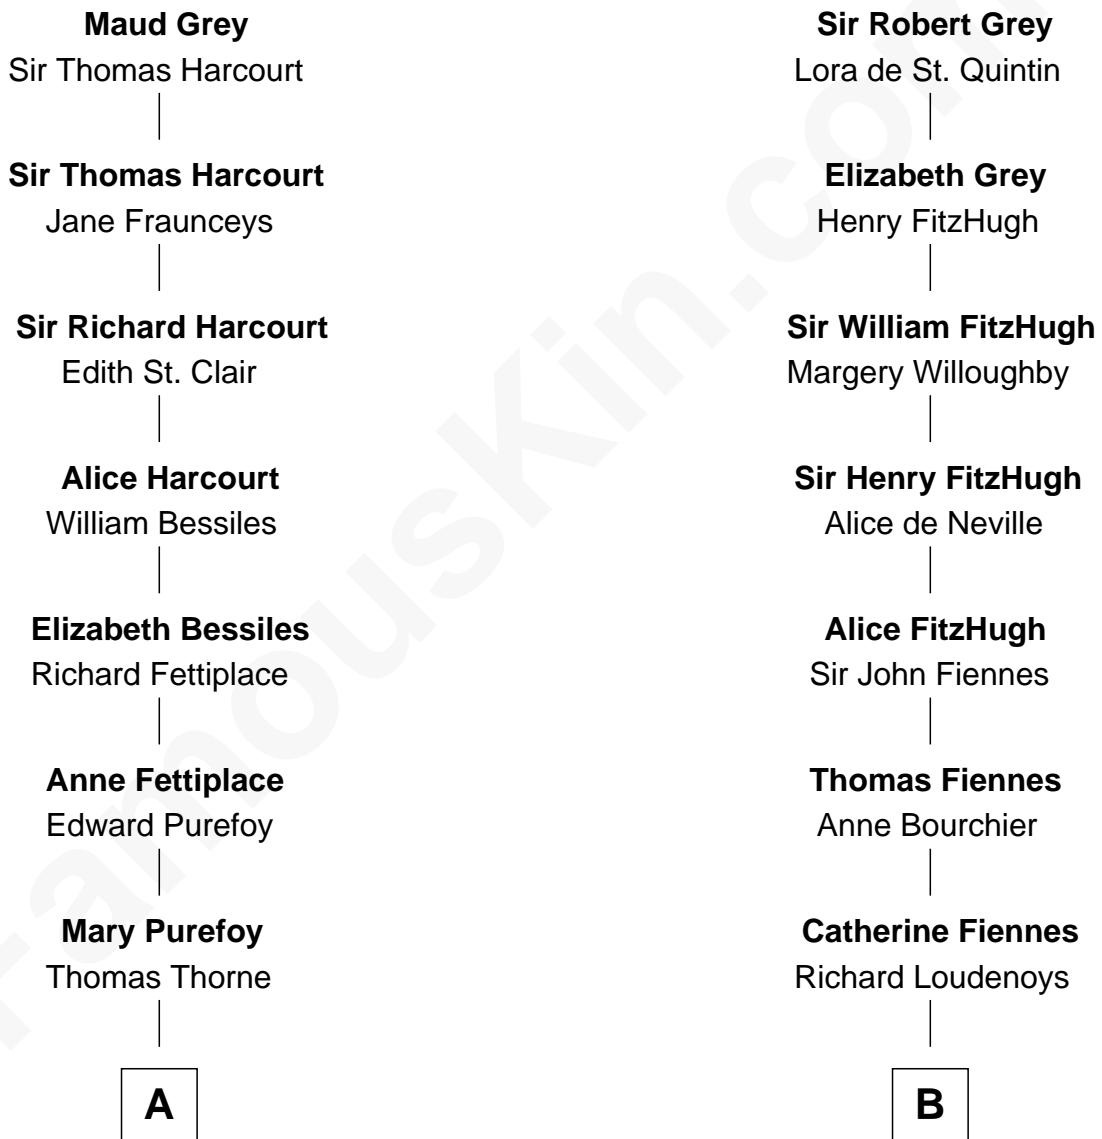

FamousKin.com Relationship Chart of

Dr. H. H. Holmes

Serial Killer aka "Devil in the White City"

17th cousin 2 times removed of

Frank Lloyd Wright

American Architect

Sir John Grey

Avice Marmion