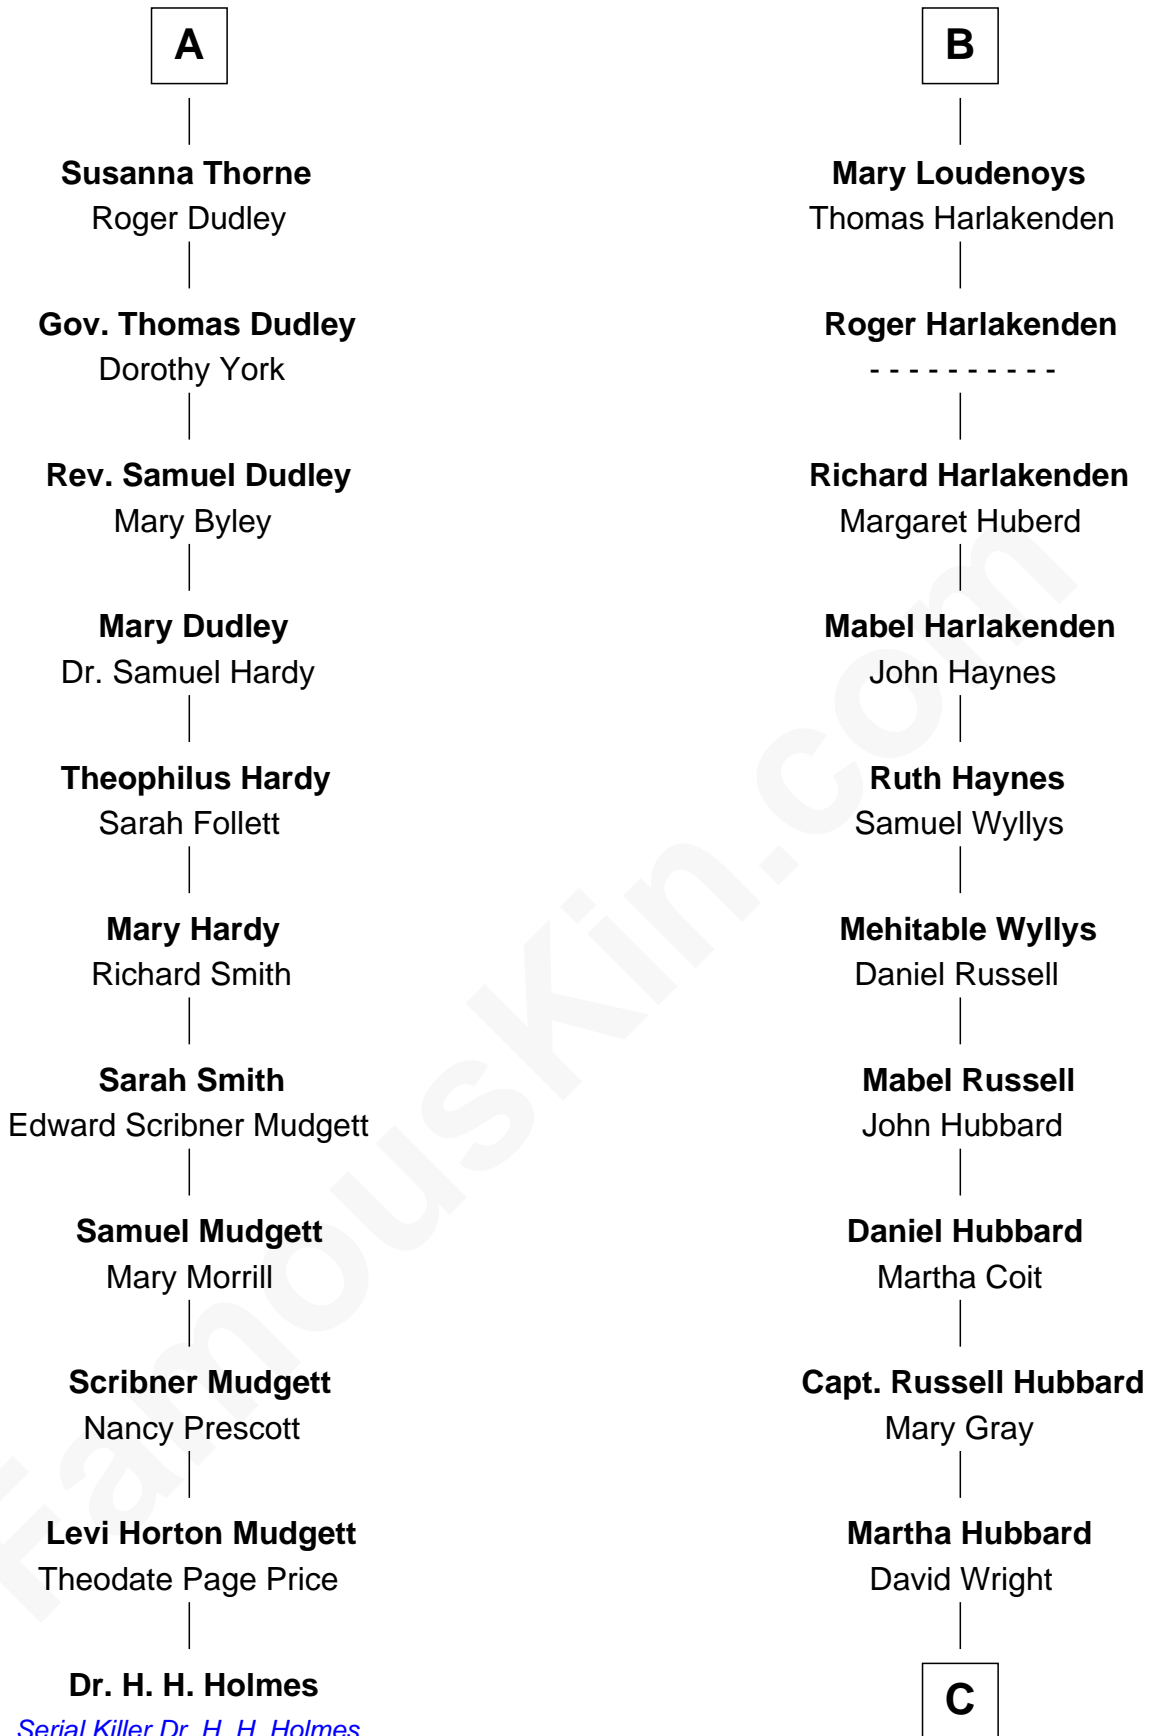

FamousKin.com Relationship Chart of

Dr. H. H. Holmes

Serial Killer aka "Devil in the White City"

17th cousin 2 times removed of

Frank Lloyd Wright

American Architect

Sir John Grey

Avice Marmion