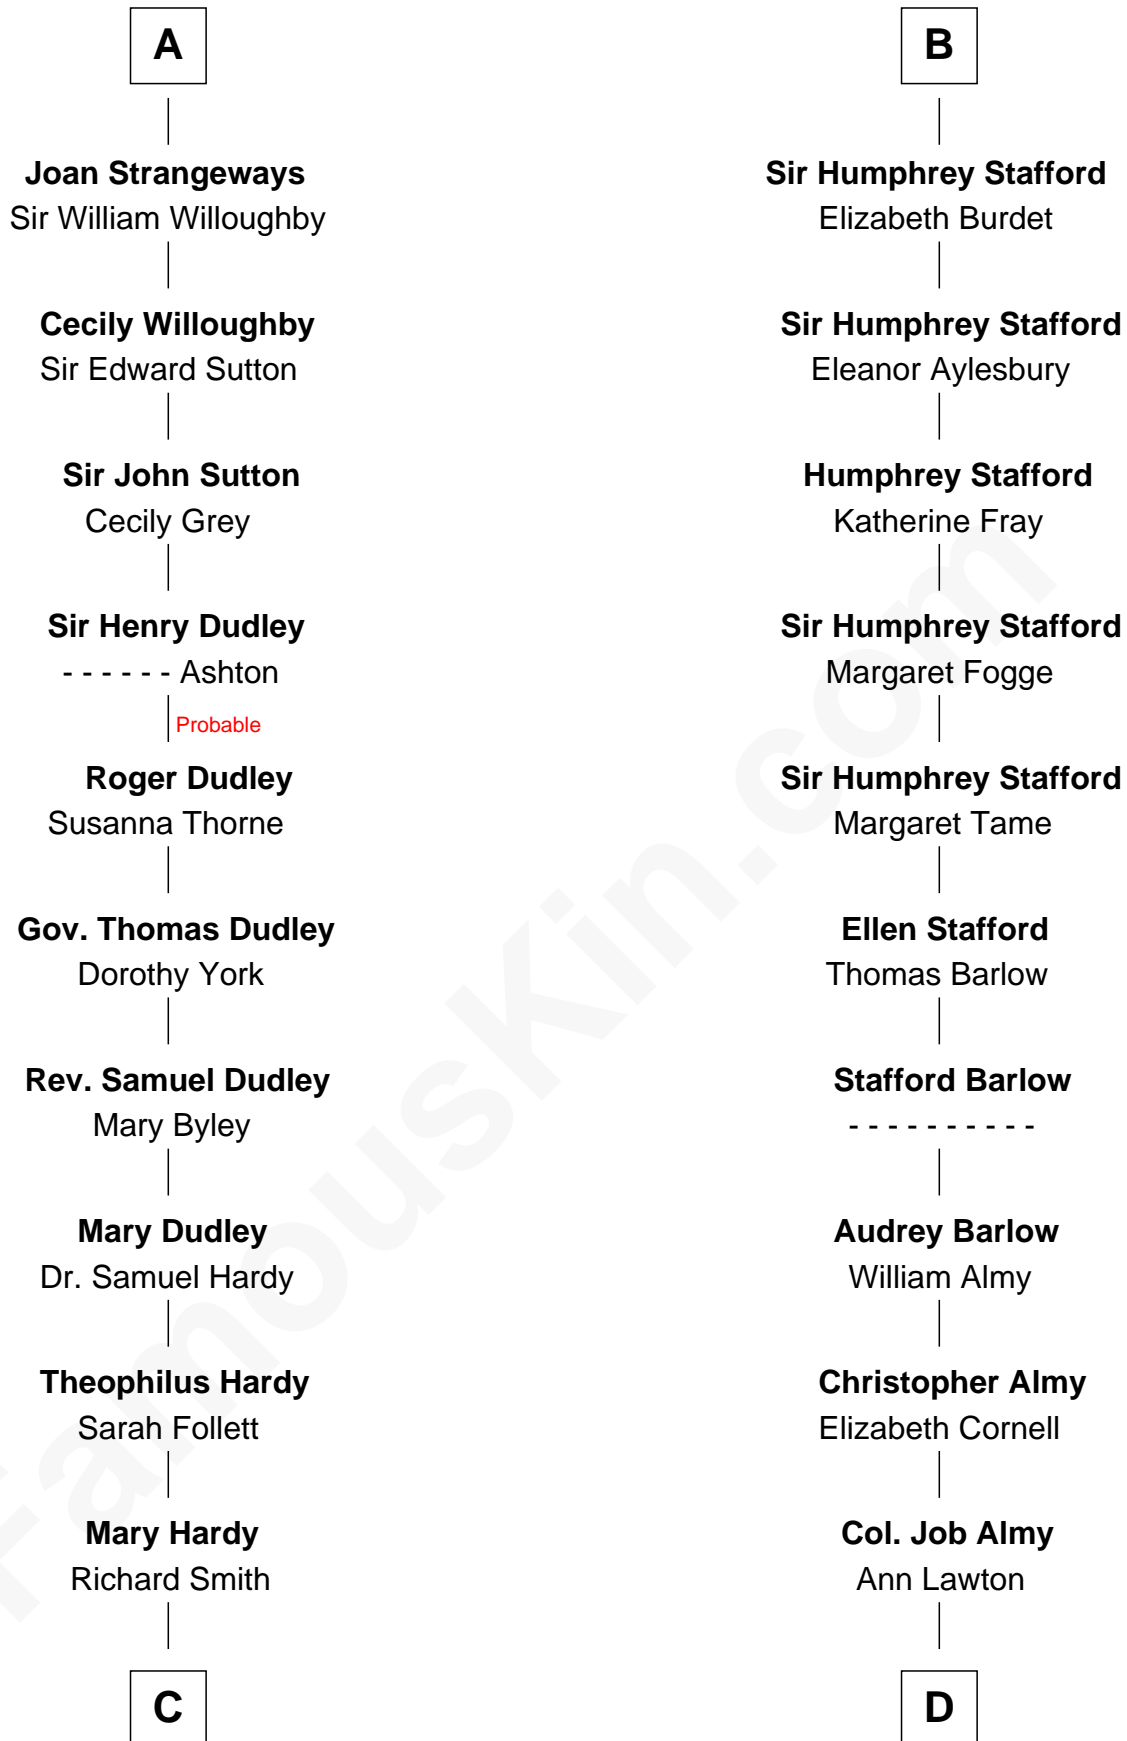

FamousKin.com Relationship Chart of

Dr. H. H. Holmes

Serial Killer aka "Devil in the White City"

18th cousin 3 times removed of

William Ellery

Signer of the Declaration of Independence

Sir William Longespee

Ela of Salisbury

C

Sarah Smith
Edward Scribner Mudgett

Samuel Mudgett
Mary Morrill

Scribner Mudgett
Nancy Prescott

Levi Horton Mudgett
Theodate Page Price

Dr. H. H. Holmes
Serial Killer Dr. H. H. Holmes

D