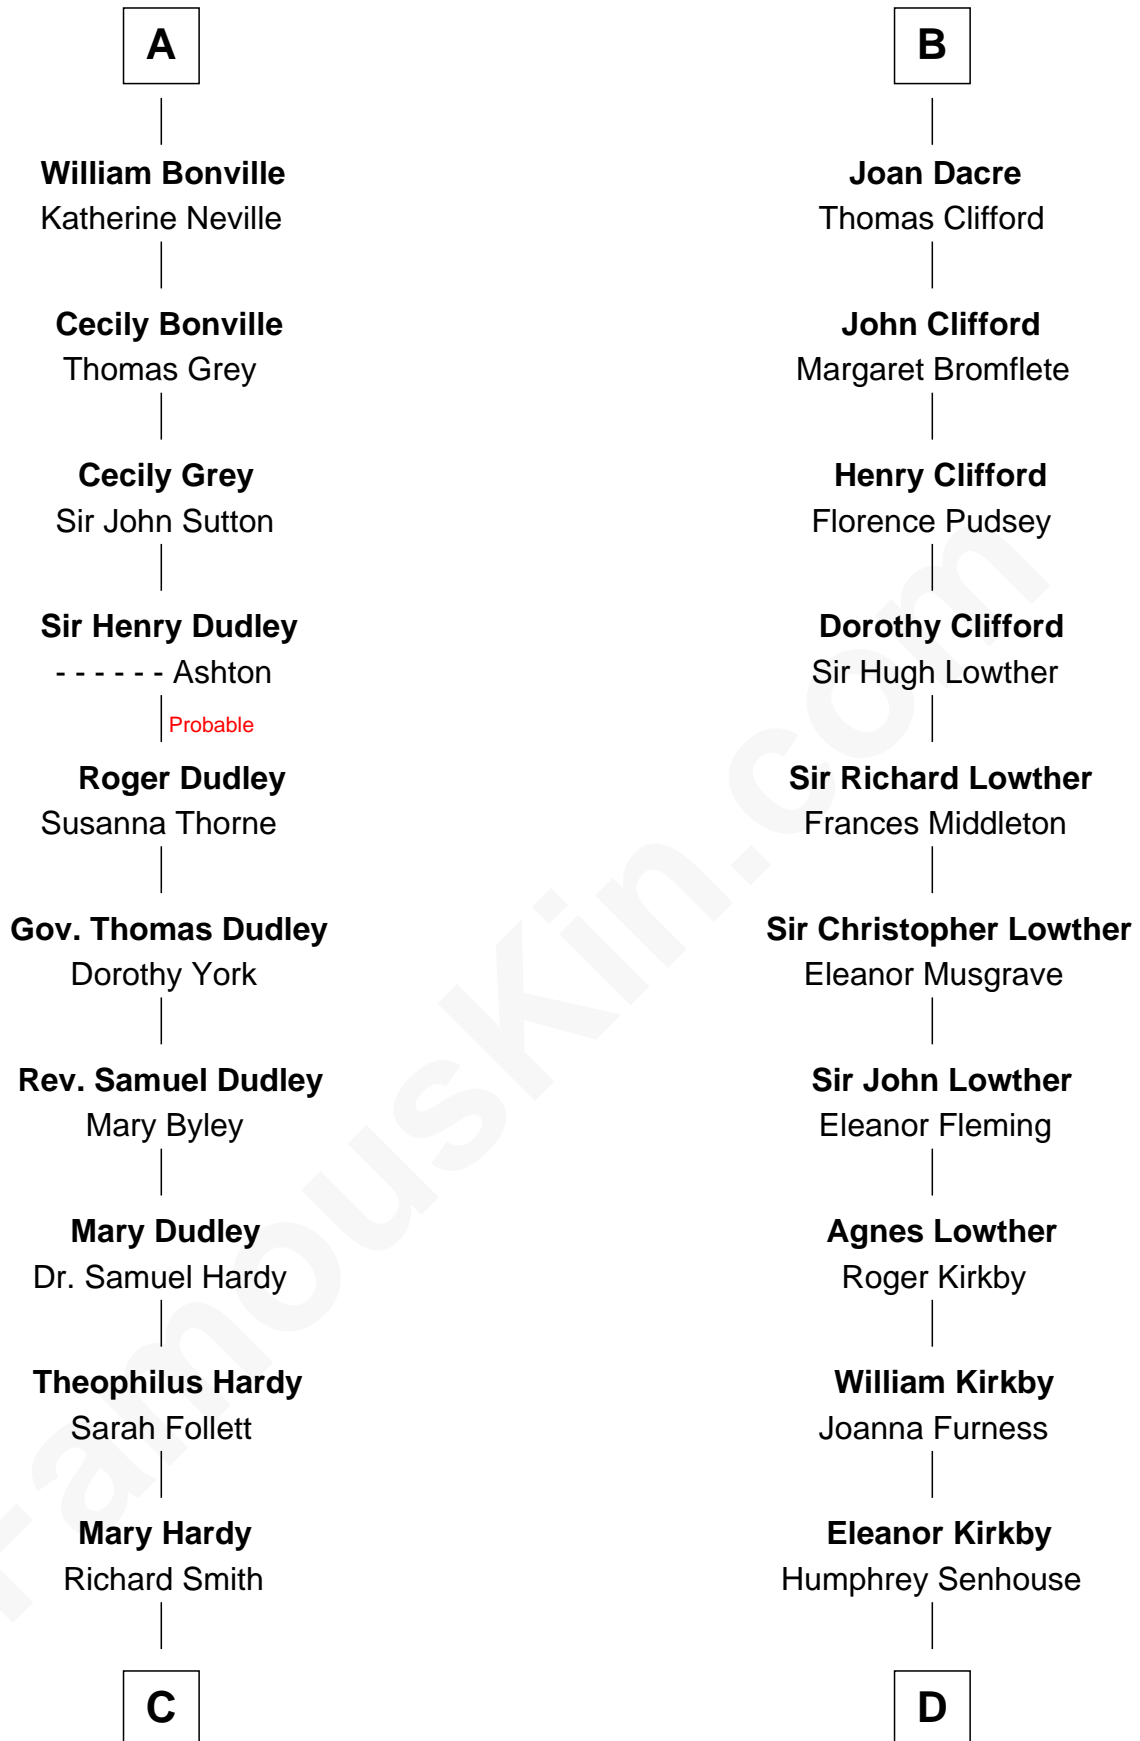

FamousKin.com Relationship Chart of

Dr. H. H. Holmes

Serial Killer aka "Devil in the White City"

19th cousin 2 times removed of

Fletcher Christian

Leader of the mutiny on the Bounty

Sir Humphrey de Bohun

Maud of Eu

C

Sarah Smith
Edward Scribner Mudgett

Samuel Mudgett
Mary Morrill

Scribner Mudgett
Nancy Prescott

Levi Horton Mudgett
Theodate Page Price

Dr. H. H. Holmes
Serial Killer Dr. H. H. Holmes

D

Bridget Senhouse
John Christian

Charles Christian
Anne Dixon

Fletcher Christian
Leader of the mutiny on the Bounty