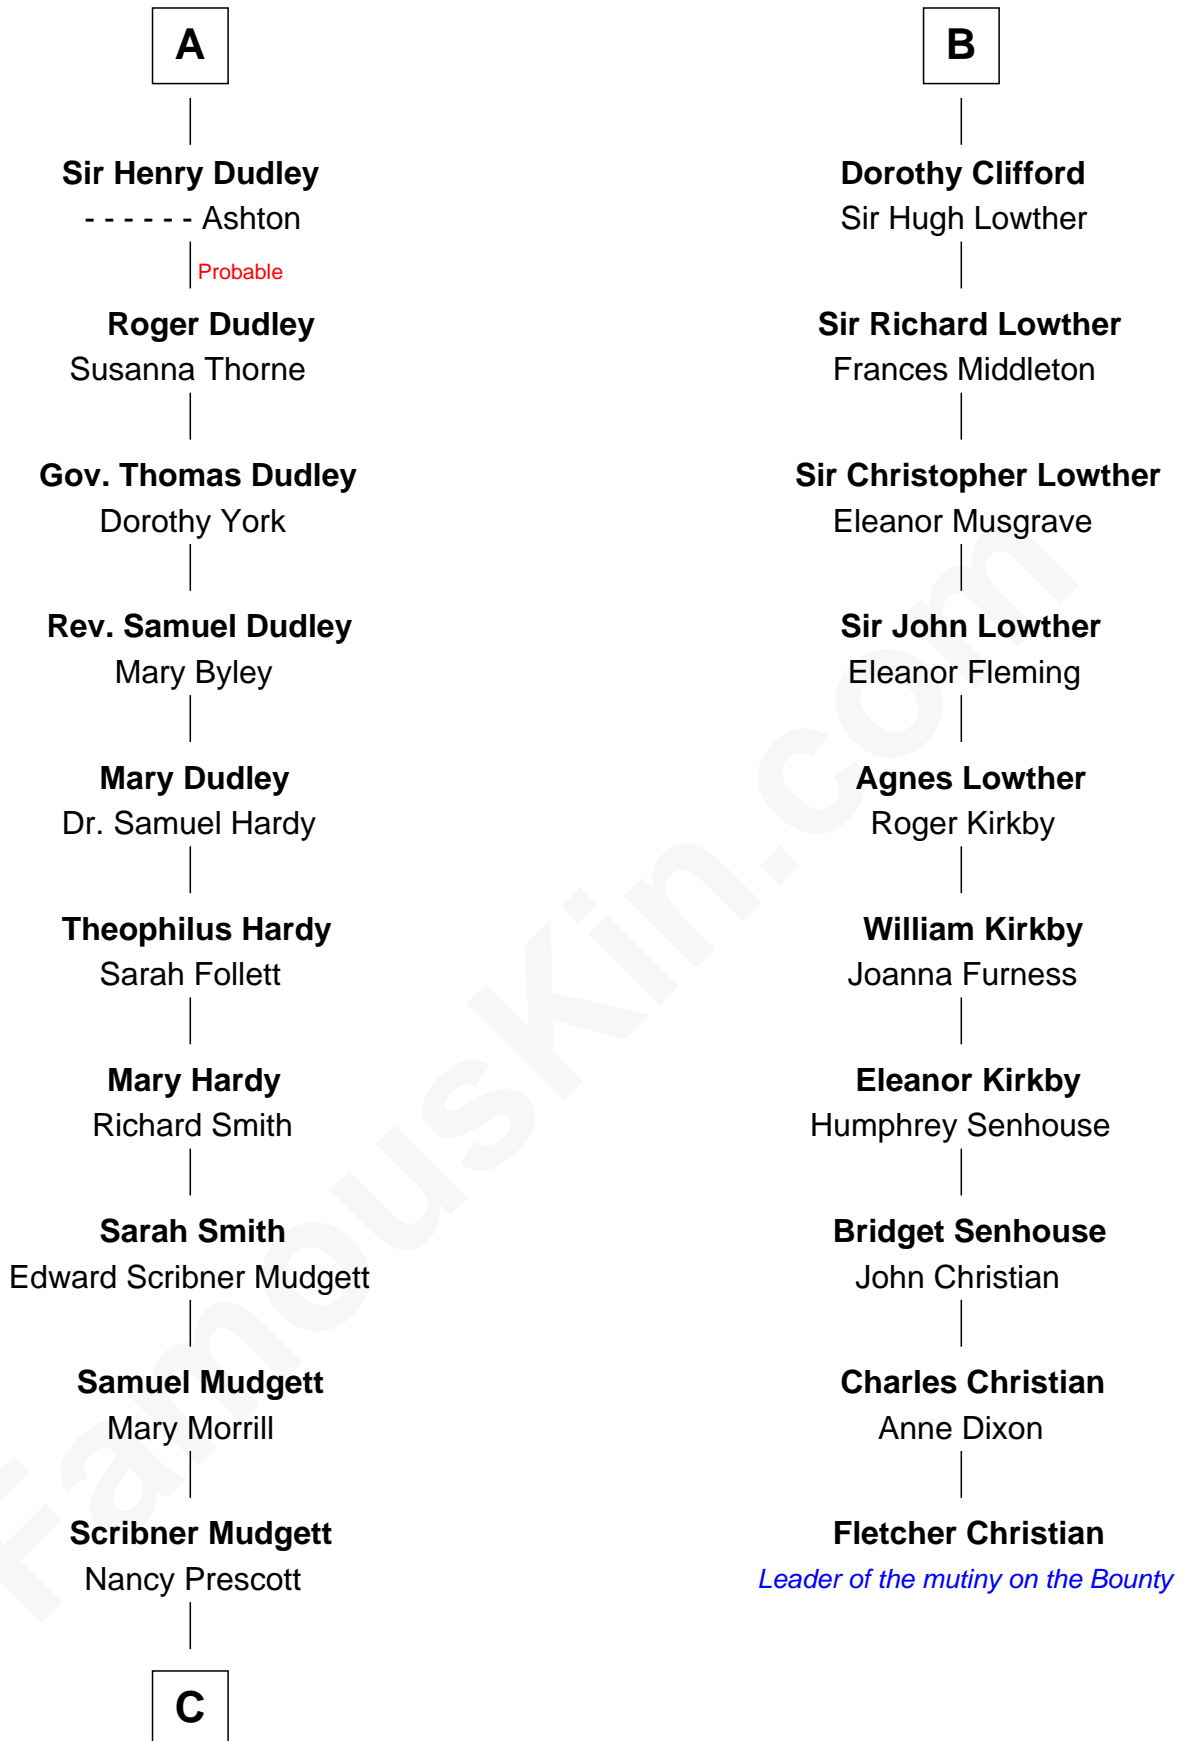

FamousKin.com Relationship Chart of

Dr. H. H. Holmes

Serial Killer aka "Devil in the White City"

16th cousin 2 times removed of

Fletcher Christian

Leader of the mutiny on the Bounty

Henry Plantagenet
Maud de Chaworth

Eleanor Plantagenet
Richard Fitzalan

Alice Fitzalan
Sir Thomas de Holand

Eleanor Holand
Edward Cherleton

Joyce Cherleton
Sir John Tiptoft

Joyce Tiptoft
Sir Edmund Sutton

Sir Edward Sutton
Cecily Willoughby

Sir John Sutton
Cecily Grey

A

Mary Plantagenet
Henry de Percy

Sir Henry Percy
Margaret de Neville

Sir Henry Percy
Elizabeth Mortimer

Elizabeth Percy
Sir John Clifford

Thomas Clifford
Joan Dacre

John Clifford
Margaret Bromflete

Henry Clifford
Florence Pudsey

B

C

—
Levi Horton Mudgett

Theodate Page Price

—
Dr. H. H. Holmes

Serial Killer Dr. H. H. Holmes

FamousKin.com