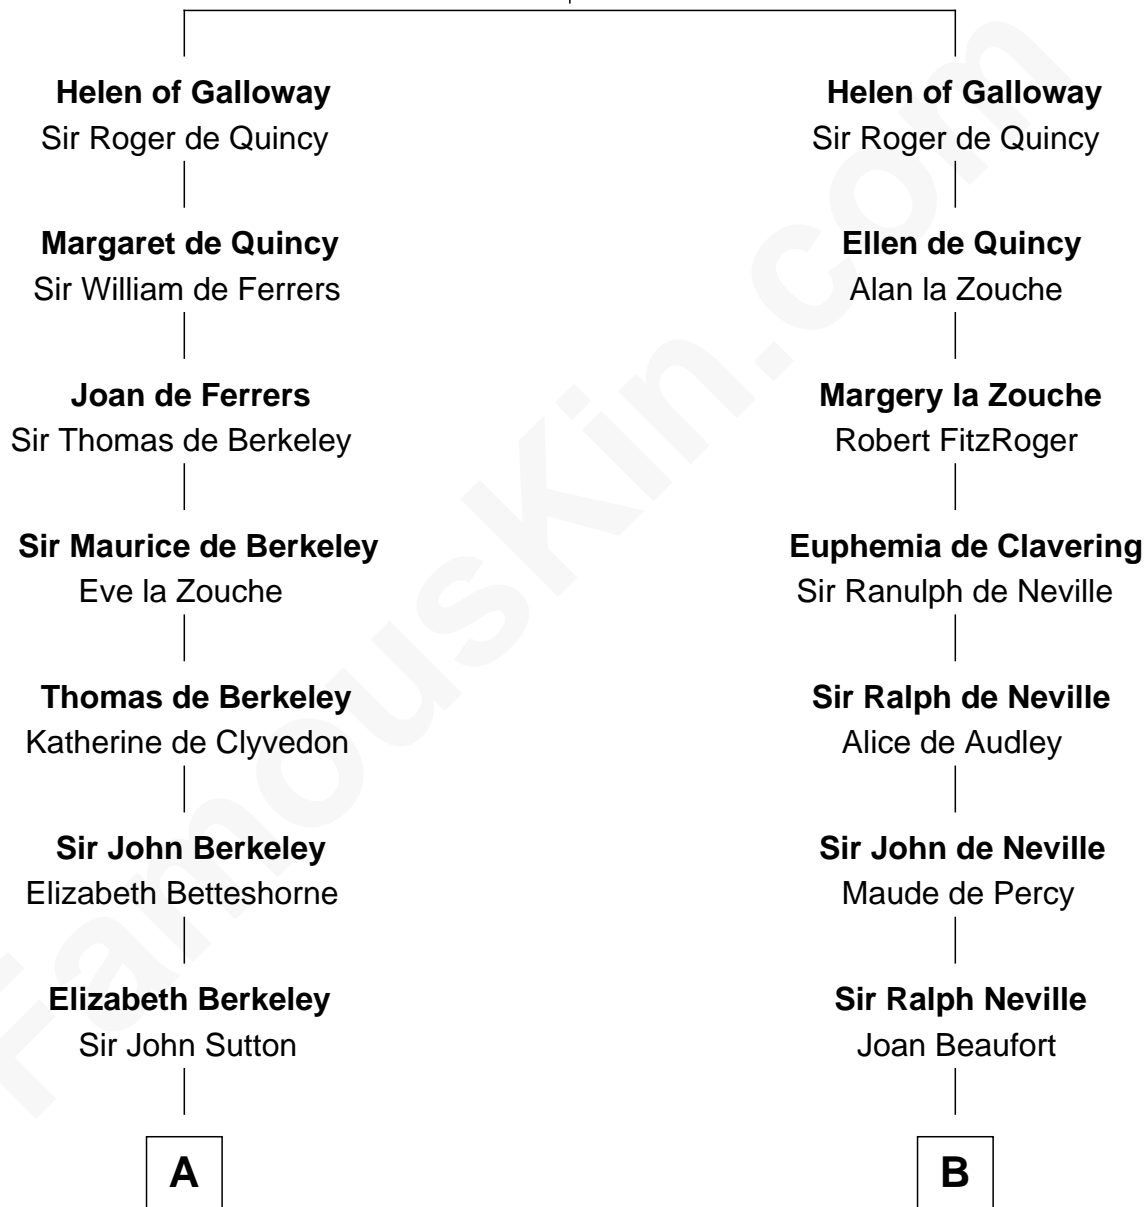

FamousKin.com Relationship Chart of

Dr. H. H. Holmes

Serial Killer aka "Devil in the White City"

19th cousin 2 times removed of

Fletcher Christian

Leader of the mutiny on the Bounty

Alan of Galloway

Helen de l'Isle

C

Sarah Smith
Edward Scribner Mudgett

Samuel Mudgett
Mary Morrill

Scribner Mudgett
Nancy Prescott

Levi Horton Mudgett
Theodate Page Price

Dr. H. H. Holmes
Serial Killer Dr. H. H. Holmes

D

Bridget Senhouse
John Christian

Charles Christian
Anne Dixon

Fletcher Christian
Leader of the mutiny on the Bounty