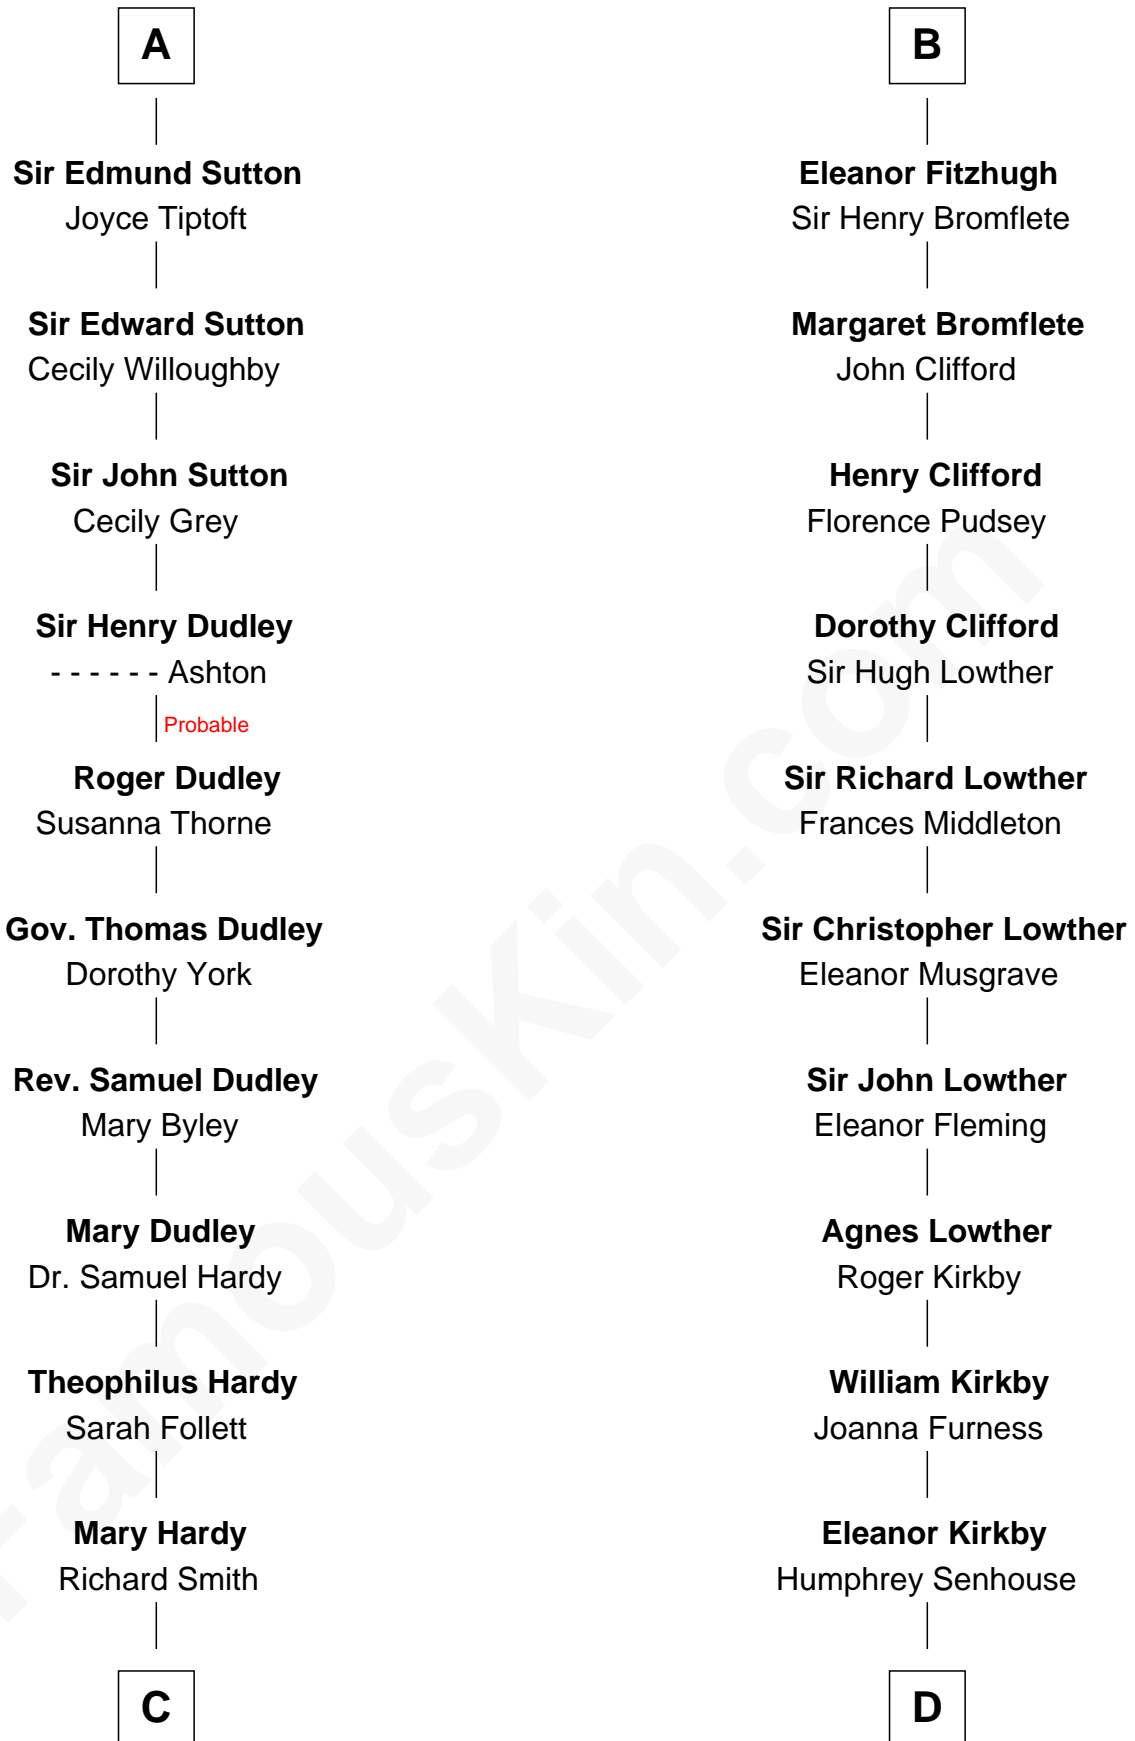

FamousKin.com Relationship Chart of

Dr. H. H. Holmes

Serial Killer aka "Devil in the White City"

19th cousin 2 times removed of

Fletcher Christian

Leader of the mutiny on the Bounty

Fulbert de Dover

C

Sarah Smith
Edward Scribner Mudgett

Samuel Mudgett
Mary Morrill

Scribner Mudgett
Nancy Prescott

Levi Horton Mudgett
Theodate Page Price

Dr. H. H. Holmes
Serial Killer Dr. H. H. Holmes

D

Bridget Senhouse
John Christian

Charles Christian
Anne Dixon

Fletcher Christian
Leader of the mutiny on the Bounty