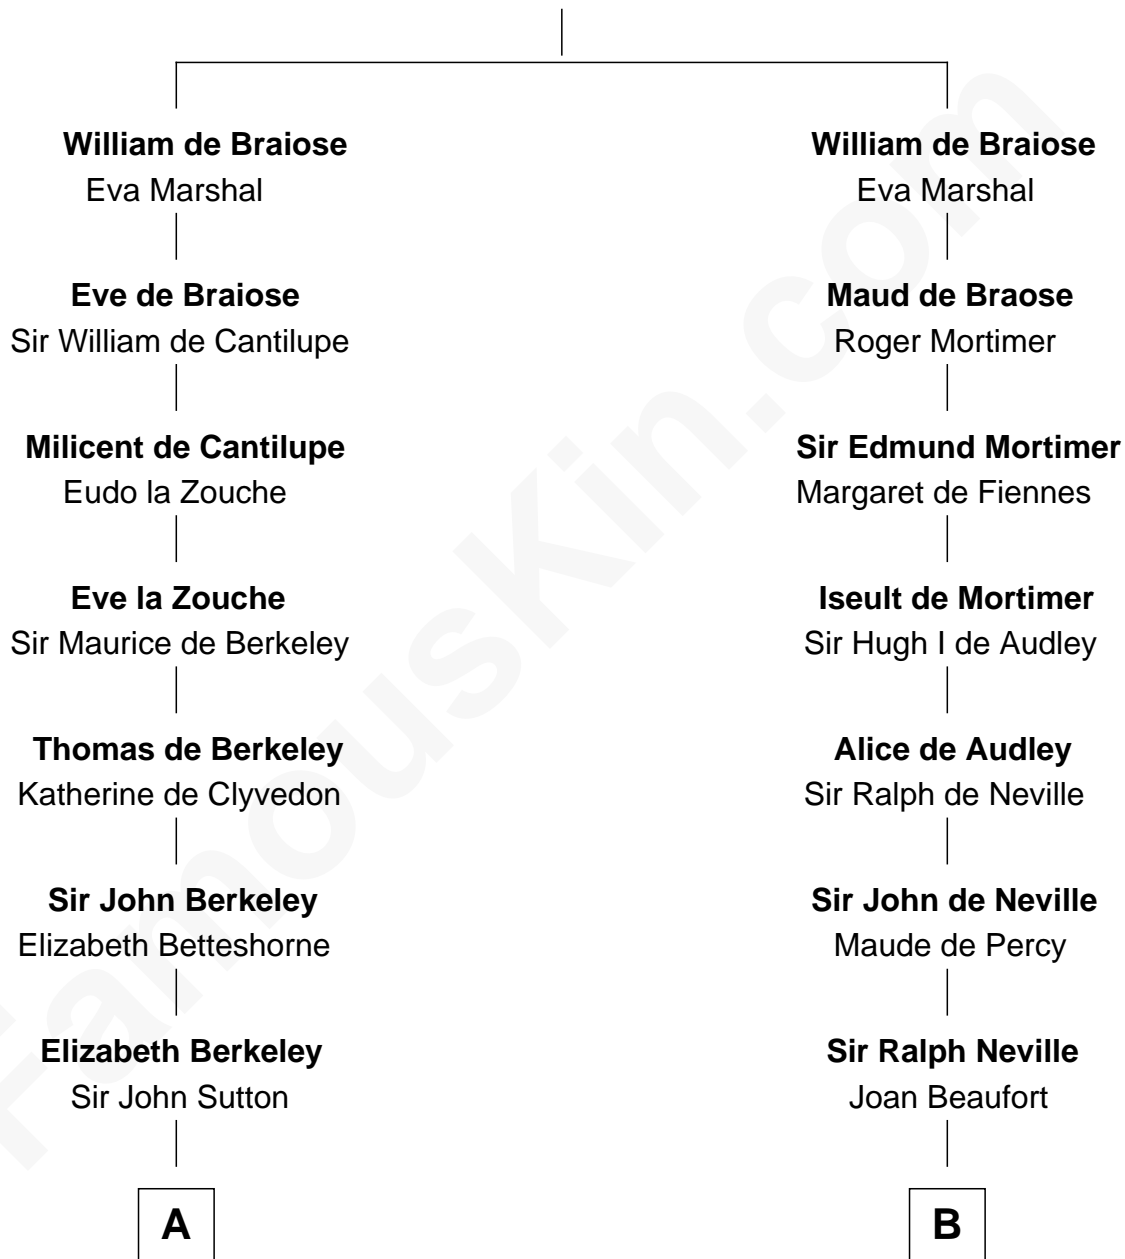

# FamousKin.com Relationship Chart of

**Dr. H. H. Holmes**

*Serial Killer aka "Devil in the White City"*

19th cousin 2 times removed of

**Fletcher Christian**

*Leader of the mutiny on the Bounty*

**Reginald de Braiose**

**C**

**Sarah Smith**  
Edward Scribner Mudgett

**Samuel Mudgett**  
Mary Morrill

**Scribner Mudgett**  
Nancy Prescott

**Levi Horton Mudgett**  
Theodate Page Price

**Dr. H. H. Holmes**  
*Serial Killer Dr. H. H. Holmes*

**D**

**Bridget Senhouse**  
John Christian

**Charles Christian**  
Anne Dixon

**Fletcher Christian**  
*Leader of the mutiny on the Bounty*