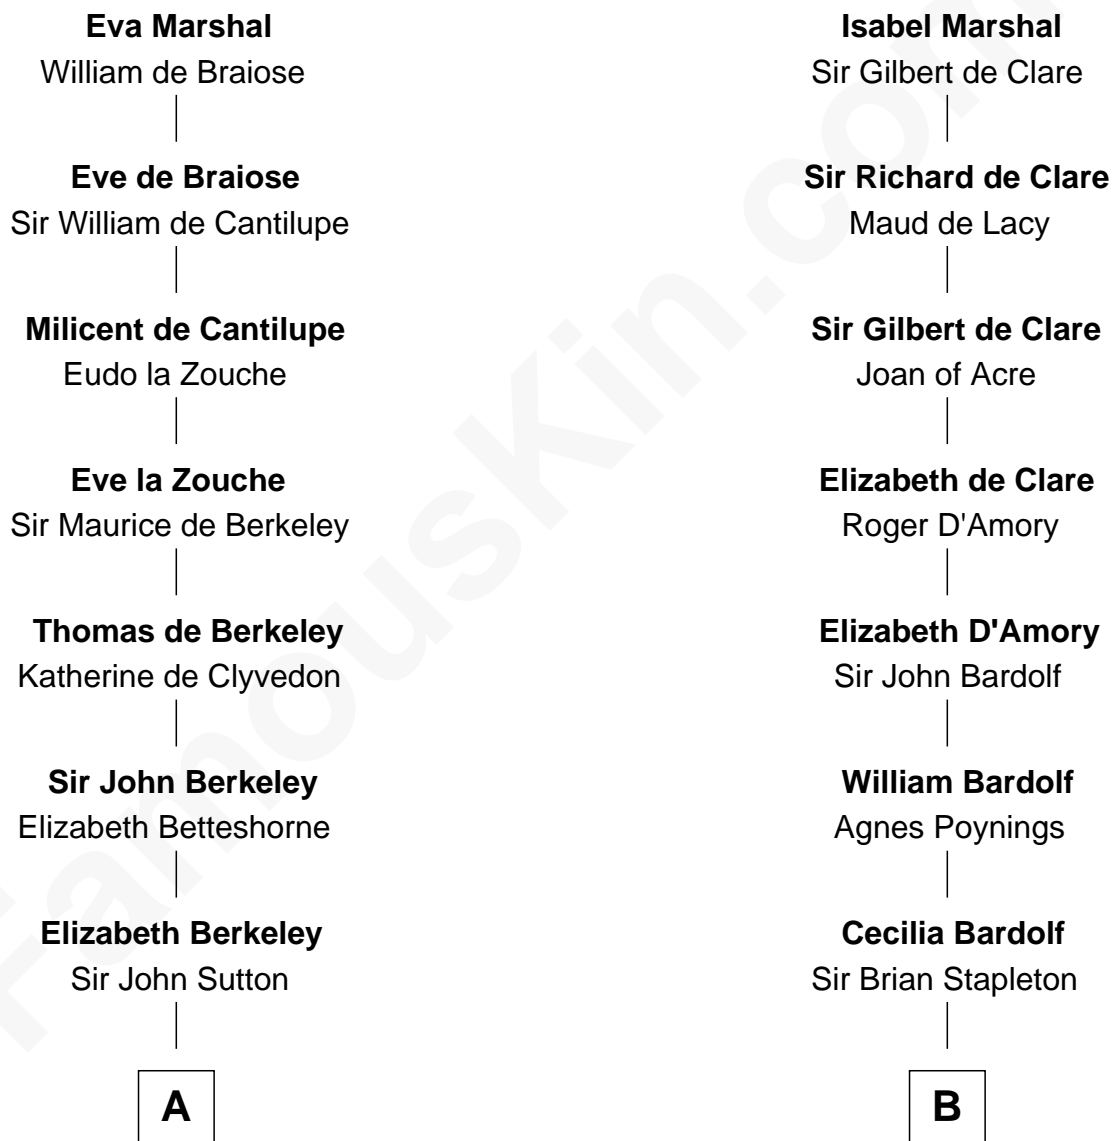

FamousKin.com Relationship Chart of

Dr. H. H. Holmes

Serial Killer aka "Devil in the White City"

18th cousin 3 times removed of

Fletcher Christian

Leader of the mutiny on the Bounty

Sir William Marshal

Isabel de Clare

C

Sarah Smith
Edward Scribner Mudgett

Samuel Mudgett
Mary Morrill

Scribner Mudgett
Nancy Prescott

Levi Horton Mudgett
Theodate Page Price

Dr. H. H. Holmes
Serial Killer Dr. H. H. Holmes

D

Charles Christian
Anne Dixon