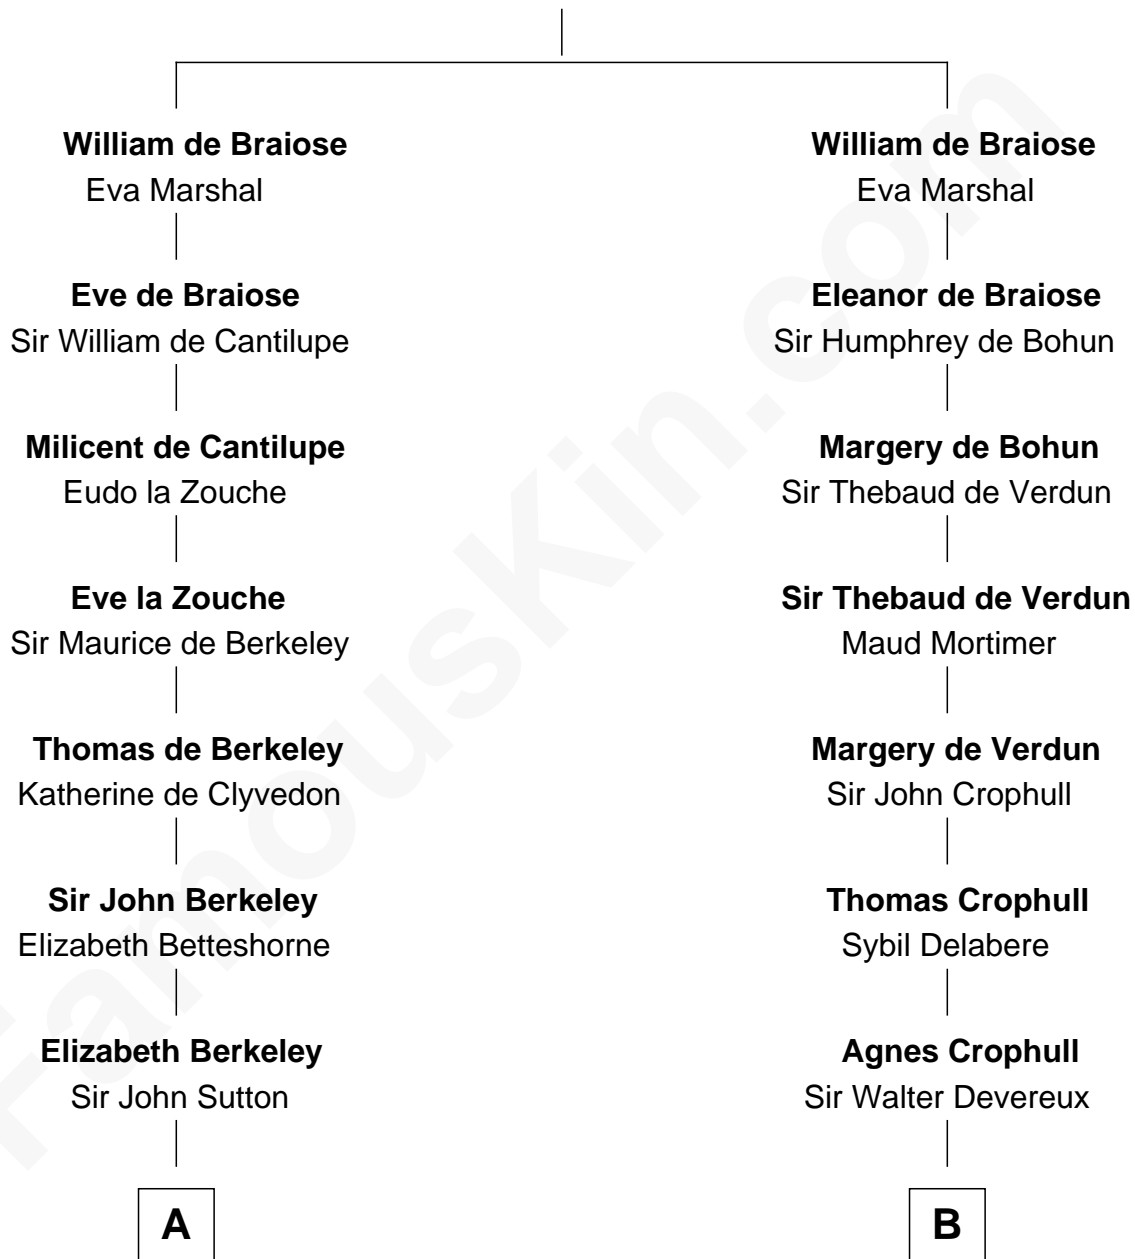

# FamousKin.com Relationship Chart of

**Dr. H. H. Holmes**

*Serial Killer aka "Devil in the White City"*

19th cousin 2 times removed of

**Button Gwinnett**

*Signer of the Declaration of Independence*

**Reginald de Braiose**

**C**

**Sarah Smith**  
Edward Scribner Mudgett

**Samuel Mudgett**  
Mary Morrill

**Scribner Mudgett**  
Nancy Prescott

**Levi Horton Mudgett**  
Theodate Page Price

**Dr. H. H. Holmes**  
*Serial Killer Dr. H. H. Holmes*