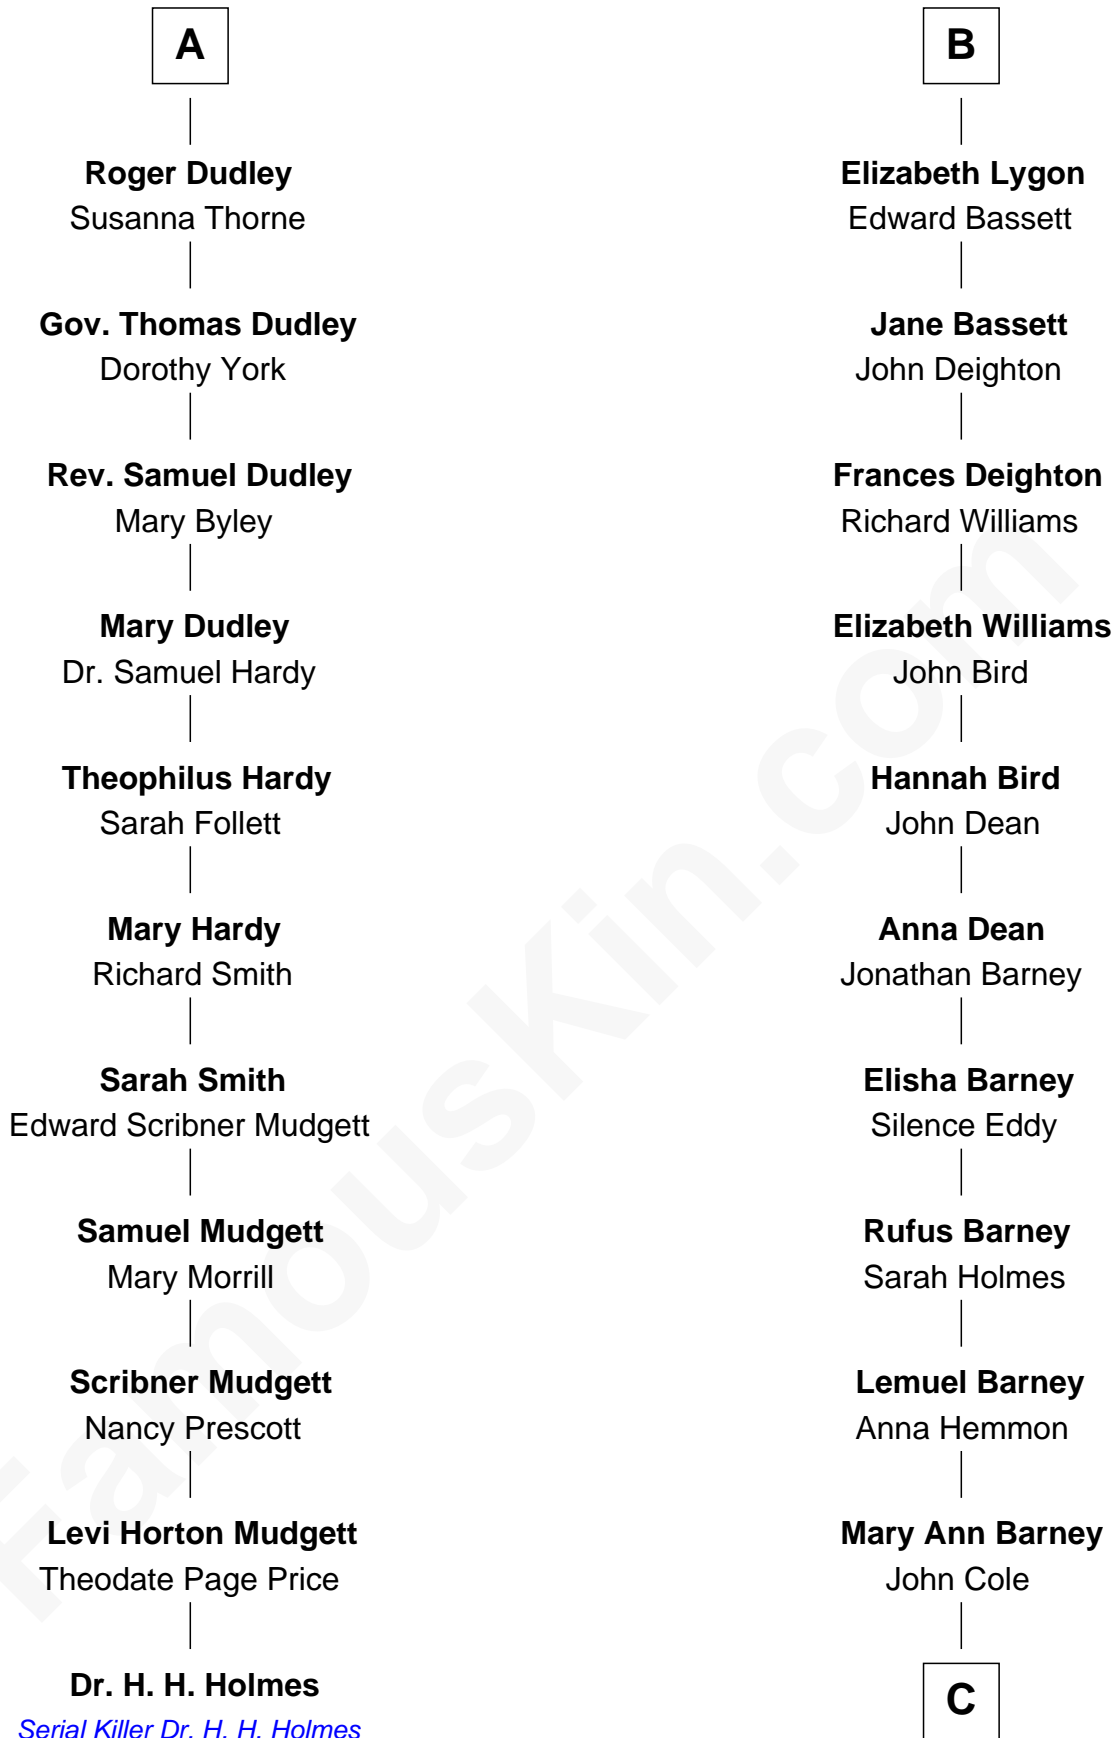

FamousKin.com Relationship Chart of

Dr. H. H. Holmes

Serial Killer aka "Devil in the White City"

17th cousin 4 times removed of

Michael Lookinland

TV Actor

C

Rufus Lemuel Cole

Matilda M. Hall

Nellie M. Cole

John Andrew Lookinland

Orrin Paul Lookinland

Madeline Tait

Paul Russell Lookinland

Karen Ruth McKinney

Michael Lookinland