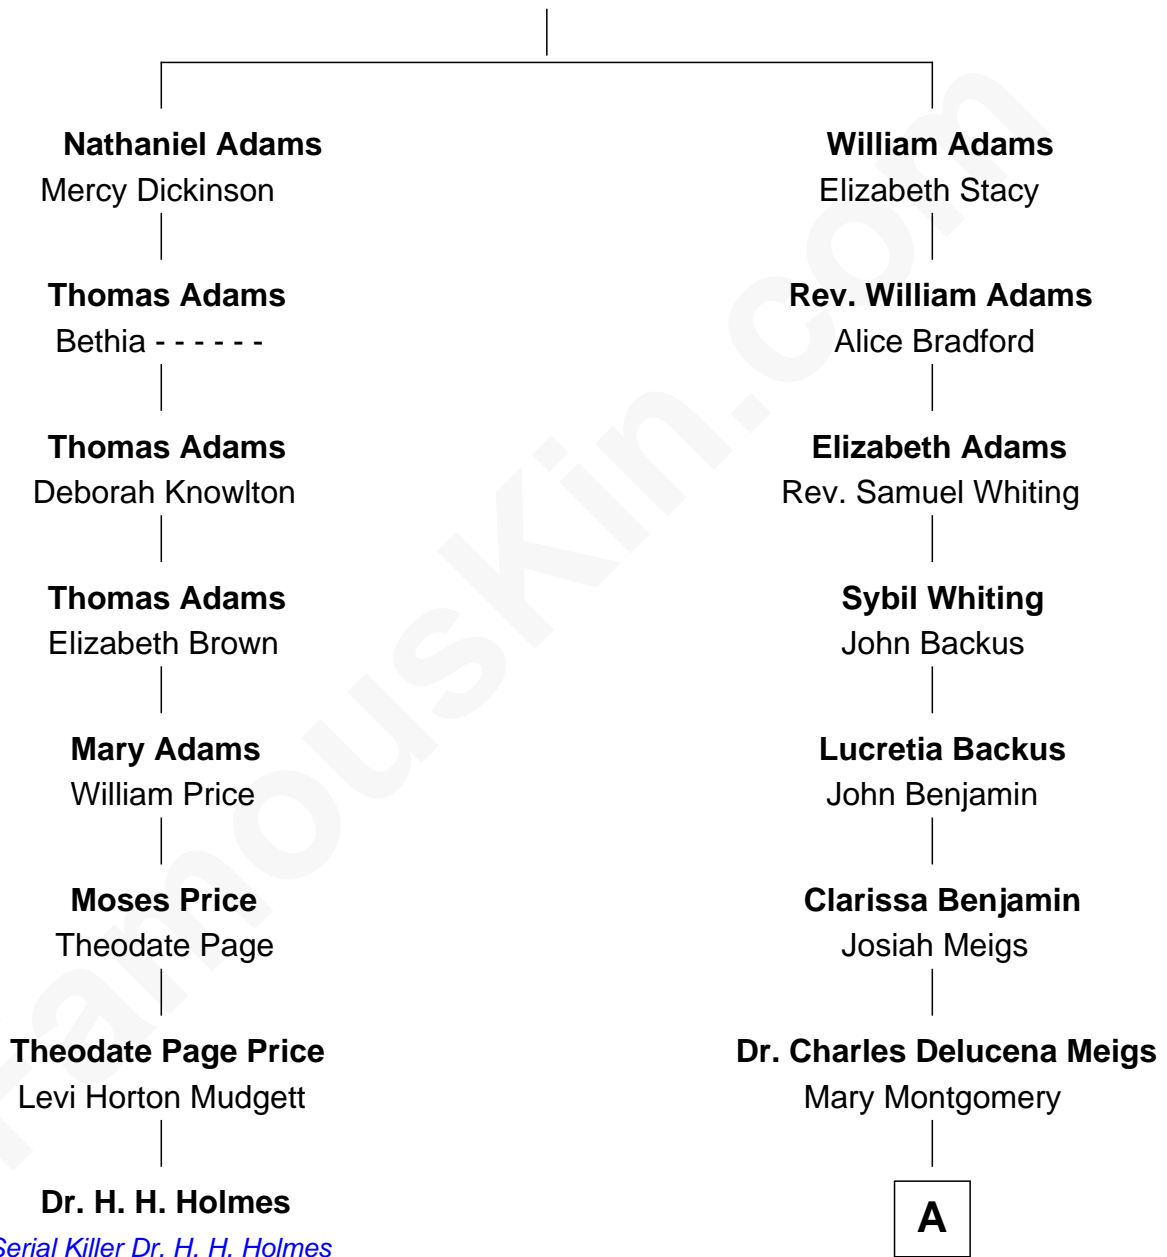

FamousKin.com Relationship Chart of

Dr. H. H. Holmes

Serial Killer aka "Devil in the White City"

7th cousin 5 times removed of

Parker Stevenson

TV and Movie Actor

William Adams

A

Maj. Gen. Montgomery Cunningham Meigs

Louisa Rodgers

Mary Montgomery Meigs

Col. Joseph Hancock Taylor

Evelyn Taylor

Eli Kirk Price

Philip Price

Sarah Meade Harrison

Sarah Meade Price

Richard Stevenson Parker

Parker Stevenson

TV and Movie Actor

FamousKin.com