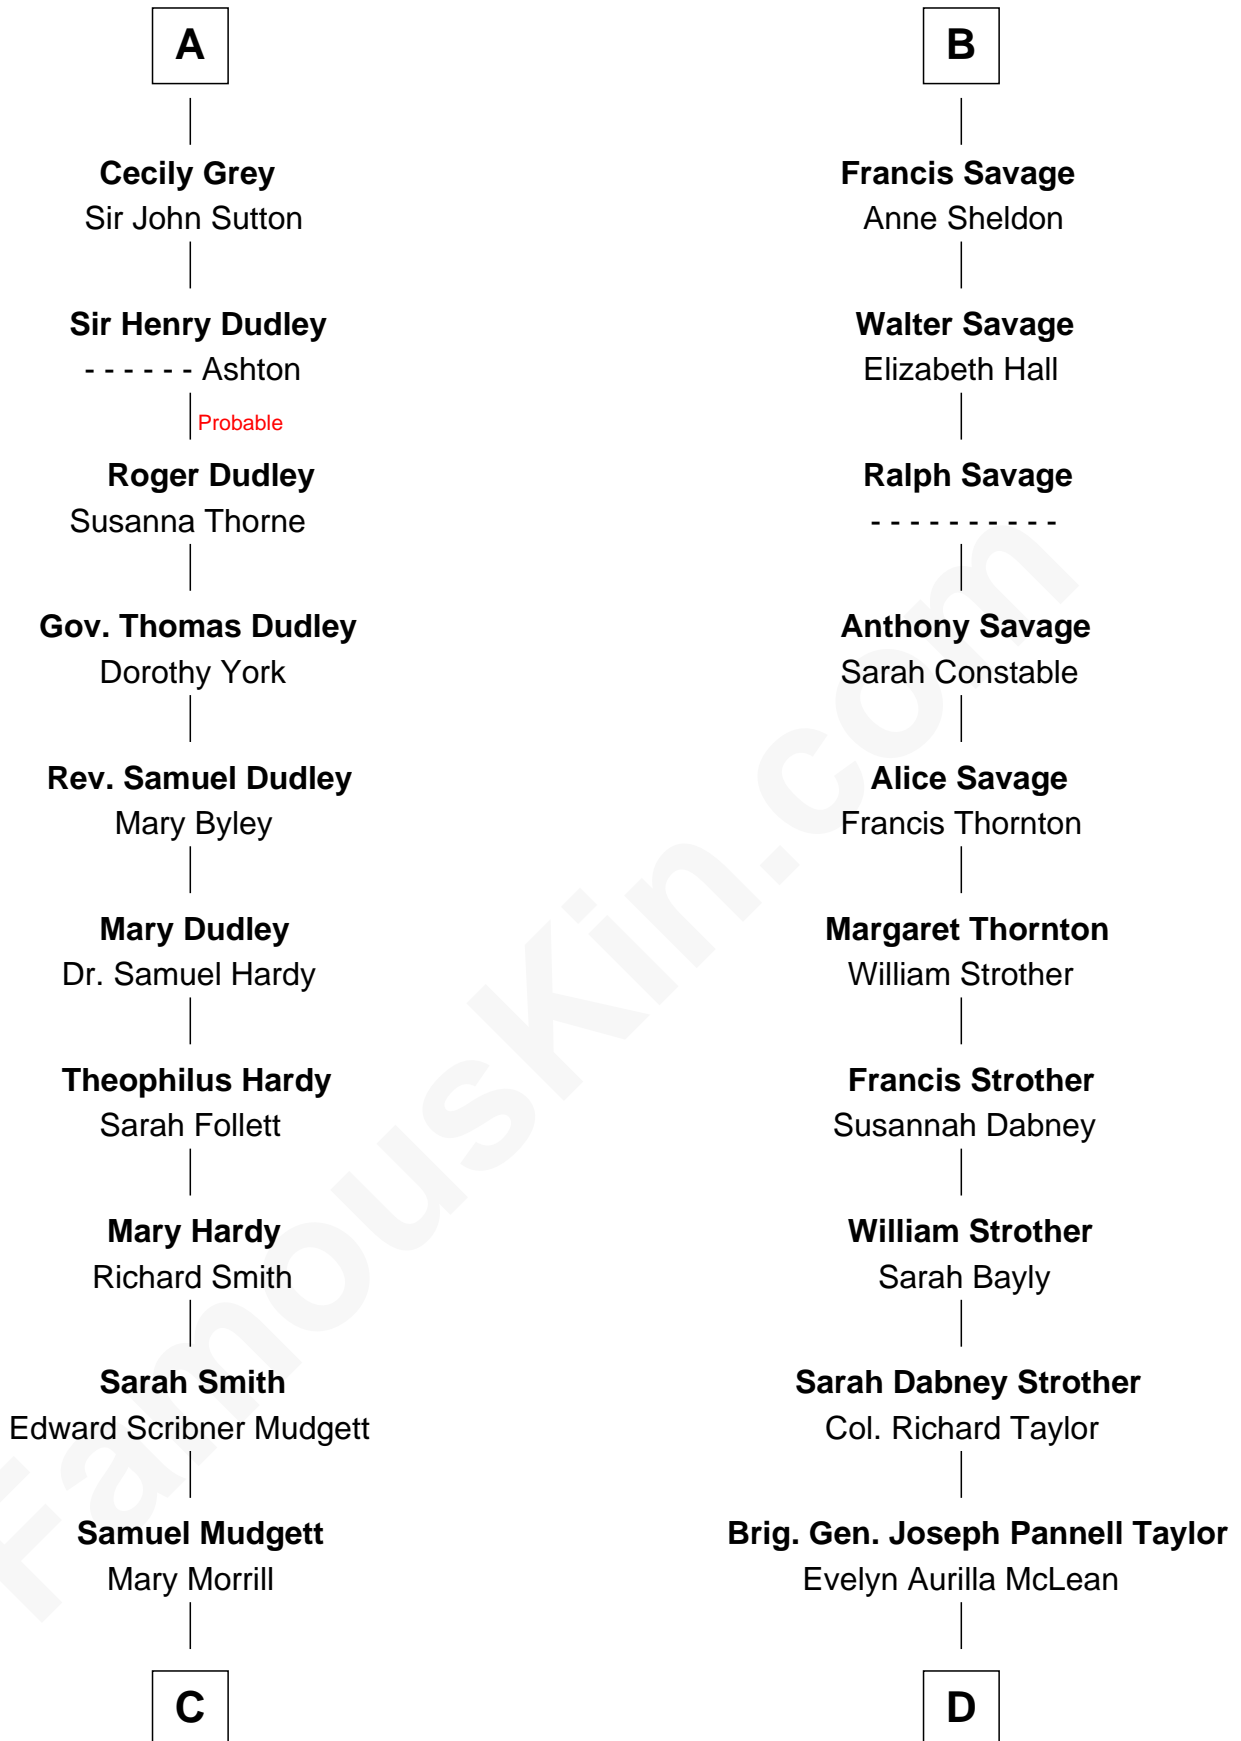

FamousKin.com Relationship Chart of

Dr. H. H. Holmes

Serial Killer aka "Devil in the White City"

19th cousin 2 times removed of

Parker Stevenson

TV and Movie Actor

Bartholomew de Badlesmere

Margaret de Clare

Sir John Savage

Sir Christopher Savage

Anne Stanley

Sir Christopher Savage

Anne Lygon

B

C

Scribner Mudgett

Nancy Prescott

Levi Horton Mudgett

Theodate Page Price

Dr. H. H. Holmes

Serial Killer Dr. H. H. Holmes

D

Col. Joseph Hancock Taylor

Mary Montgomery Meigs