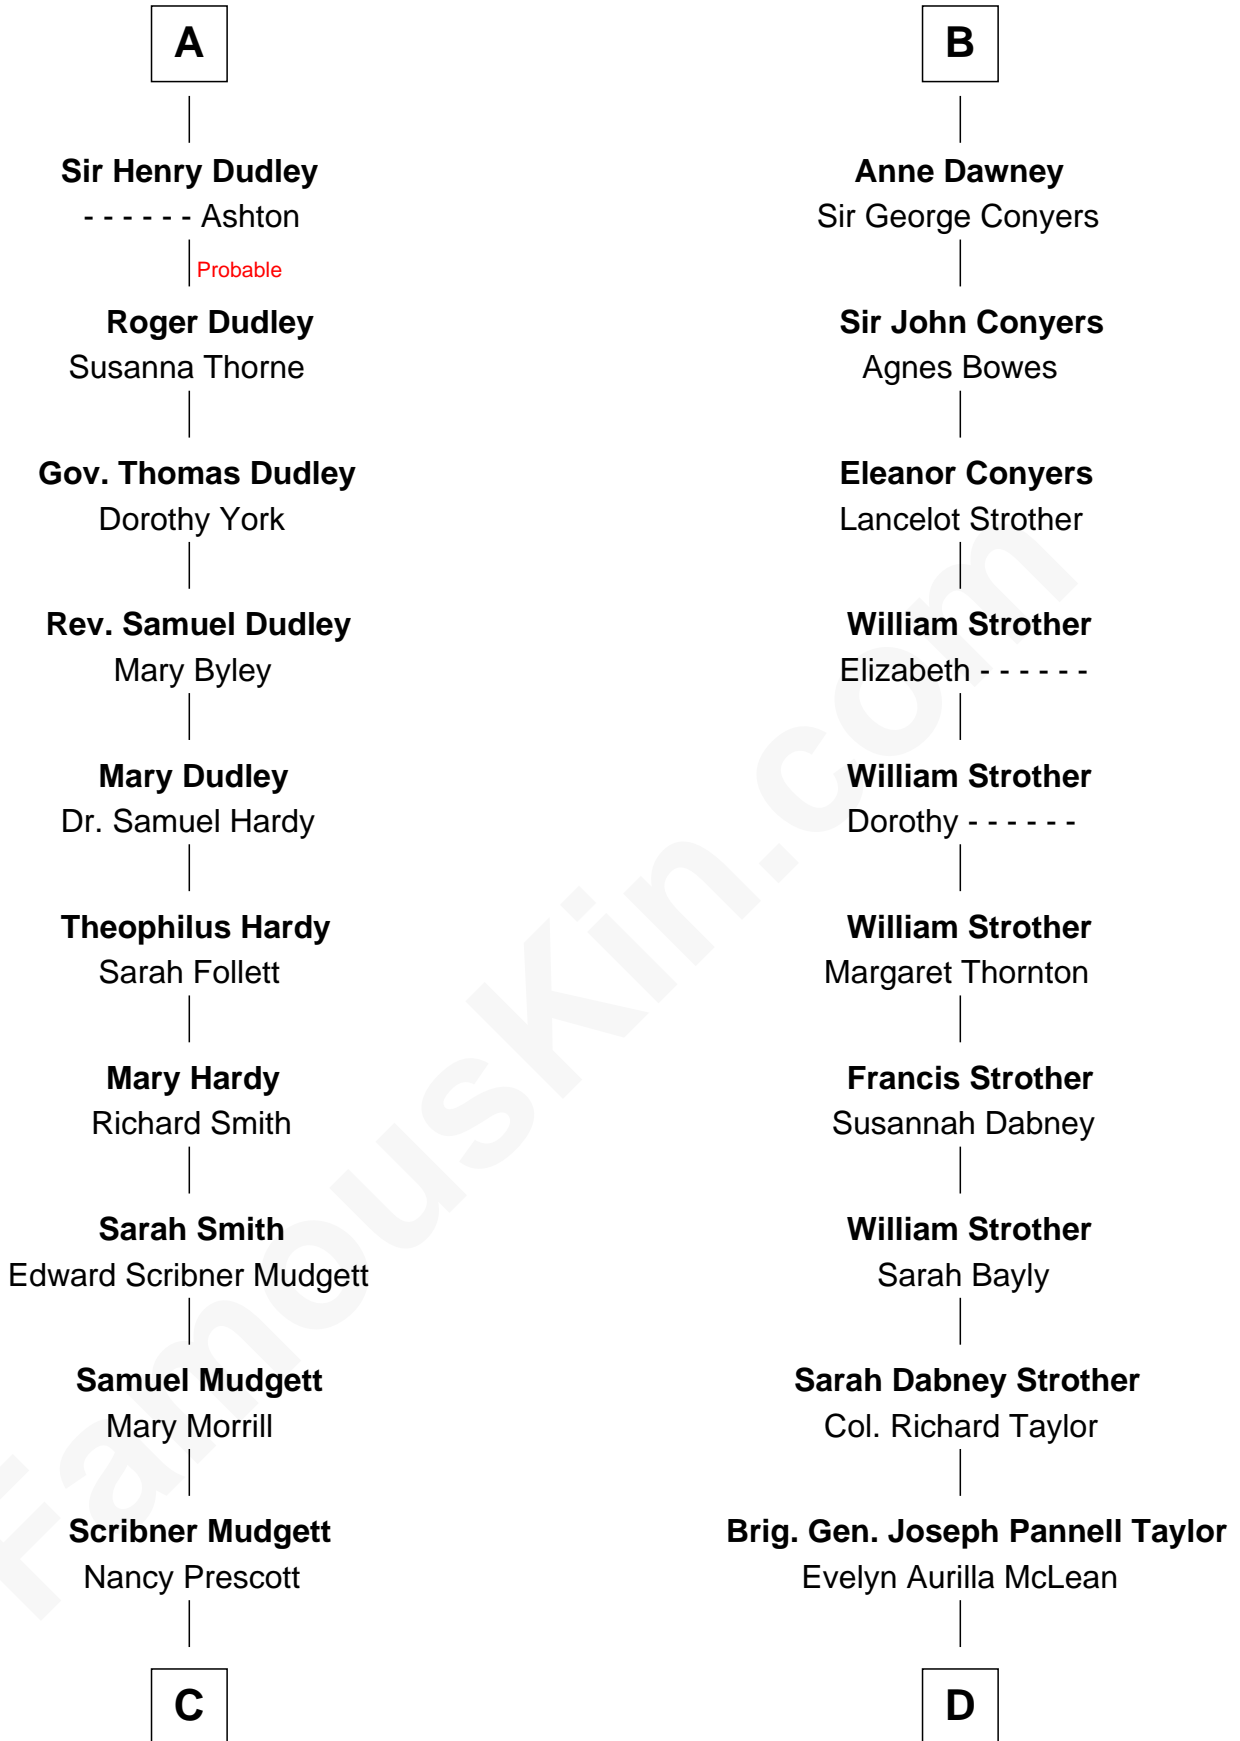

FamousKin.com Relationship Chart of

Dr. H. H. Holmes

Serial Killer aka "Devil in the White City"

18th cousin 3 times removed of

Parker Stevenson

TV and Movie Actor

Ralph de Stafford

with wife
Margaret de Audley

Eleanor Aylesbury

William Bonville

Katherine Neville

Humphrey Stafford

Katherine Fray

Cecily Bonville

Thomas Grey

Anne Stafford

Sir Richard Neville

Cecily Grey

Sir John Sutton

Dorothy Neville

Sir John Dawney

A

B

C

Levi Horton Mudgett

Theodate Page Price

Dr. H. H. Holmes

Serial Killer Dr. H. H. Holmes

D

Col. Joseph Hancock Taylor

Mary Montgomery Meigs

Evelyn Taylor