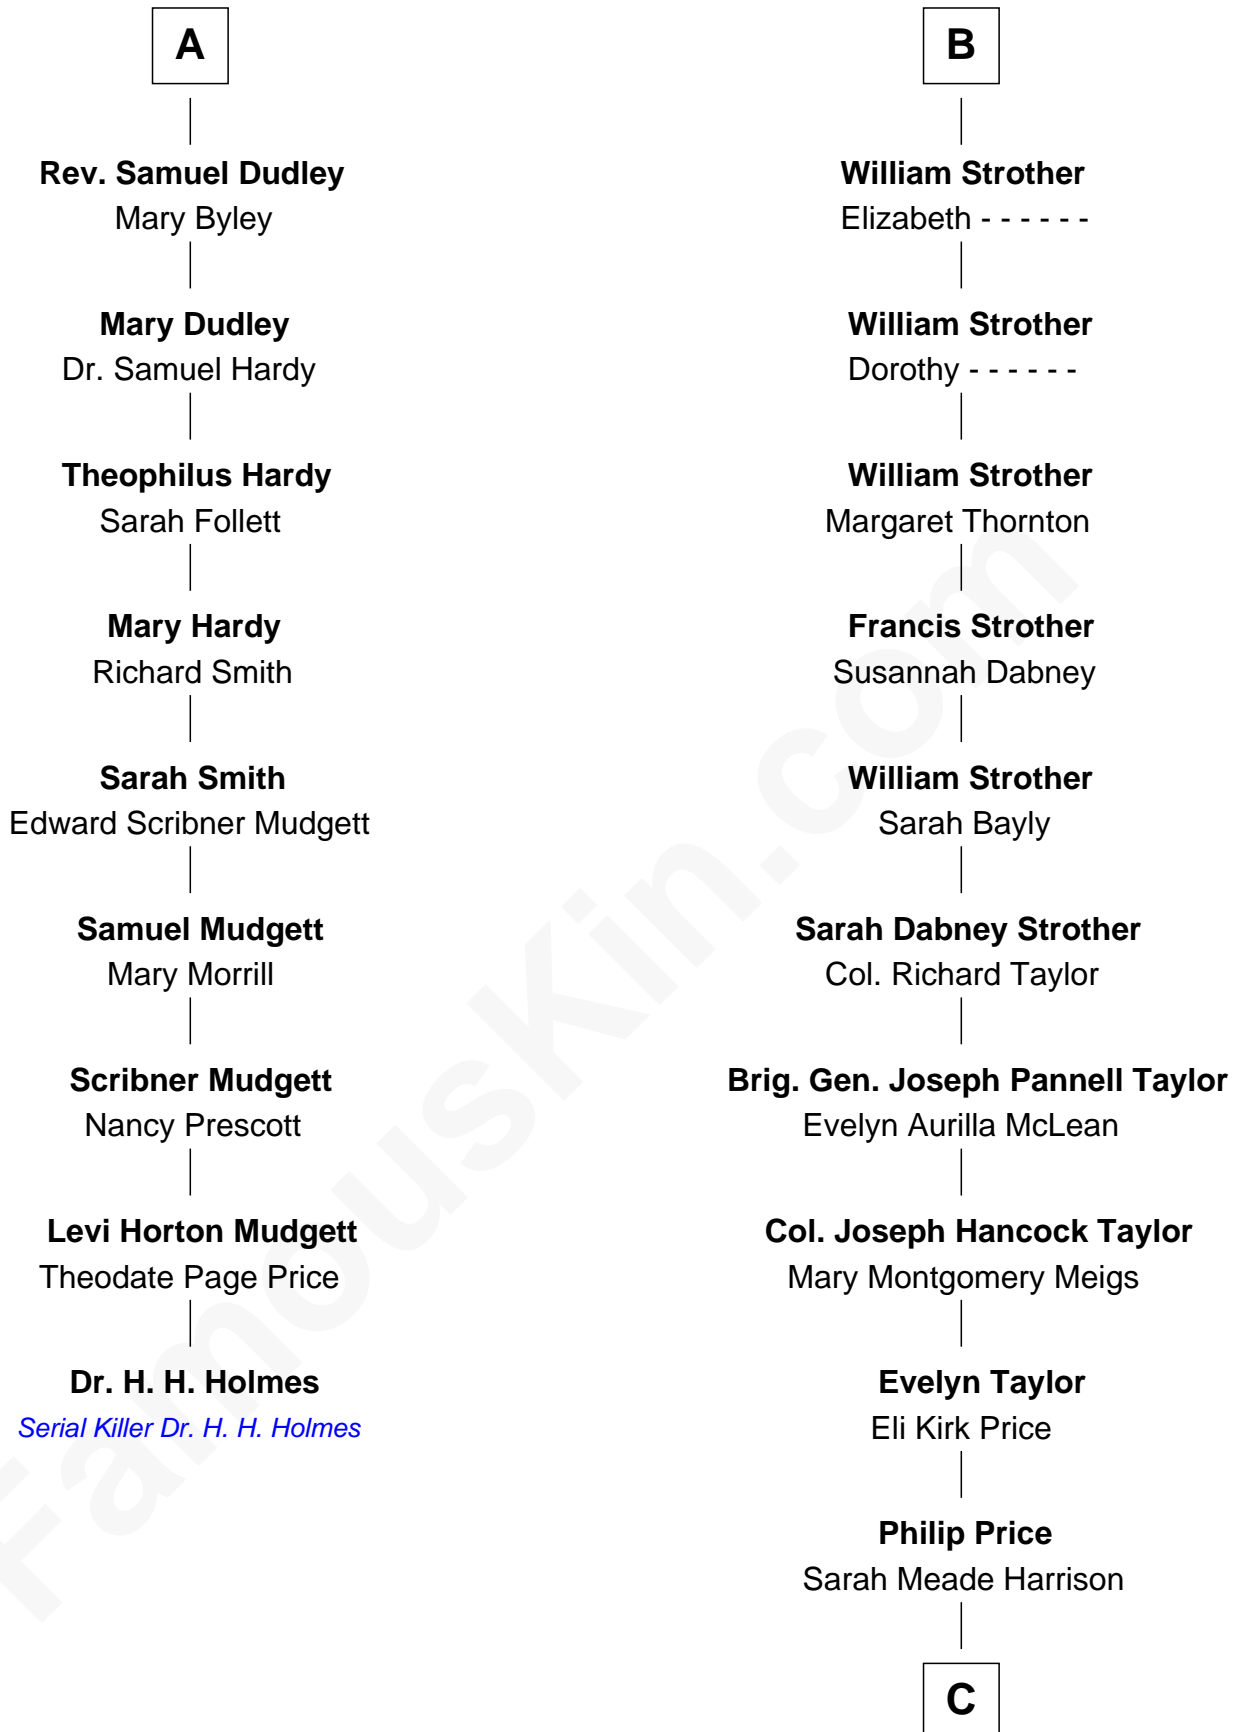

# FamousKin.com Relationship Chart of

**Dr. H. H. Holmes**

*Serial Killer aka "Devil in the White City"*

15th cousin 3 times removed of

**Parker Stevenson**

*TV and Movie Actor*

**C**

**Sarah Meade Price**  
Richard Stevenson Parker

**Parker Stevenson**  
*TV and Movie Actor*

FamousKin.com