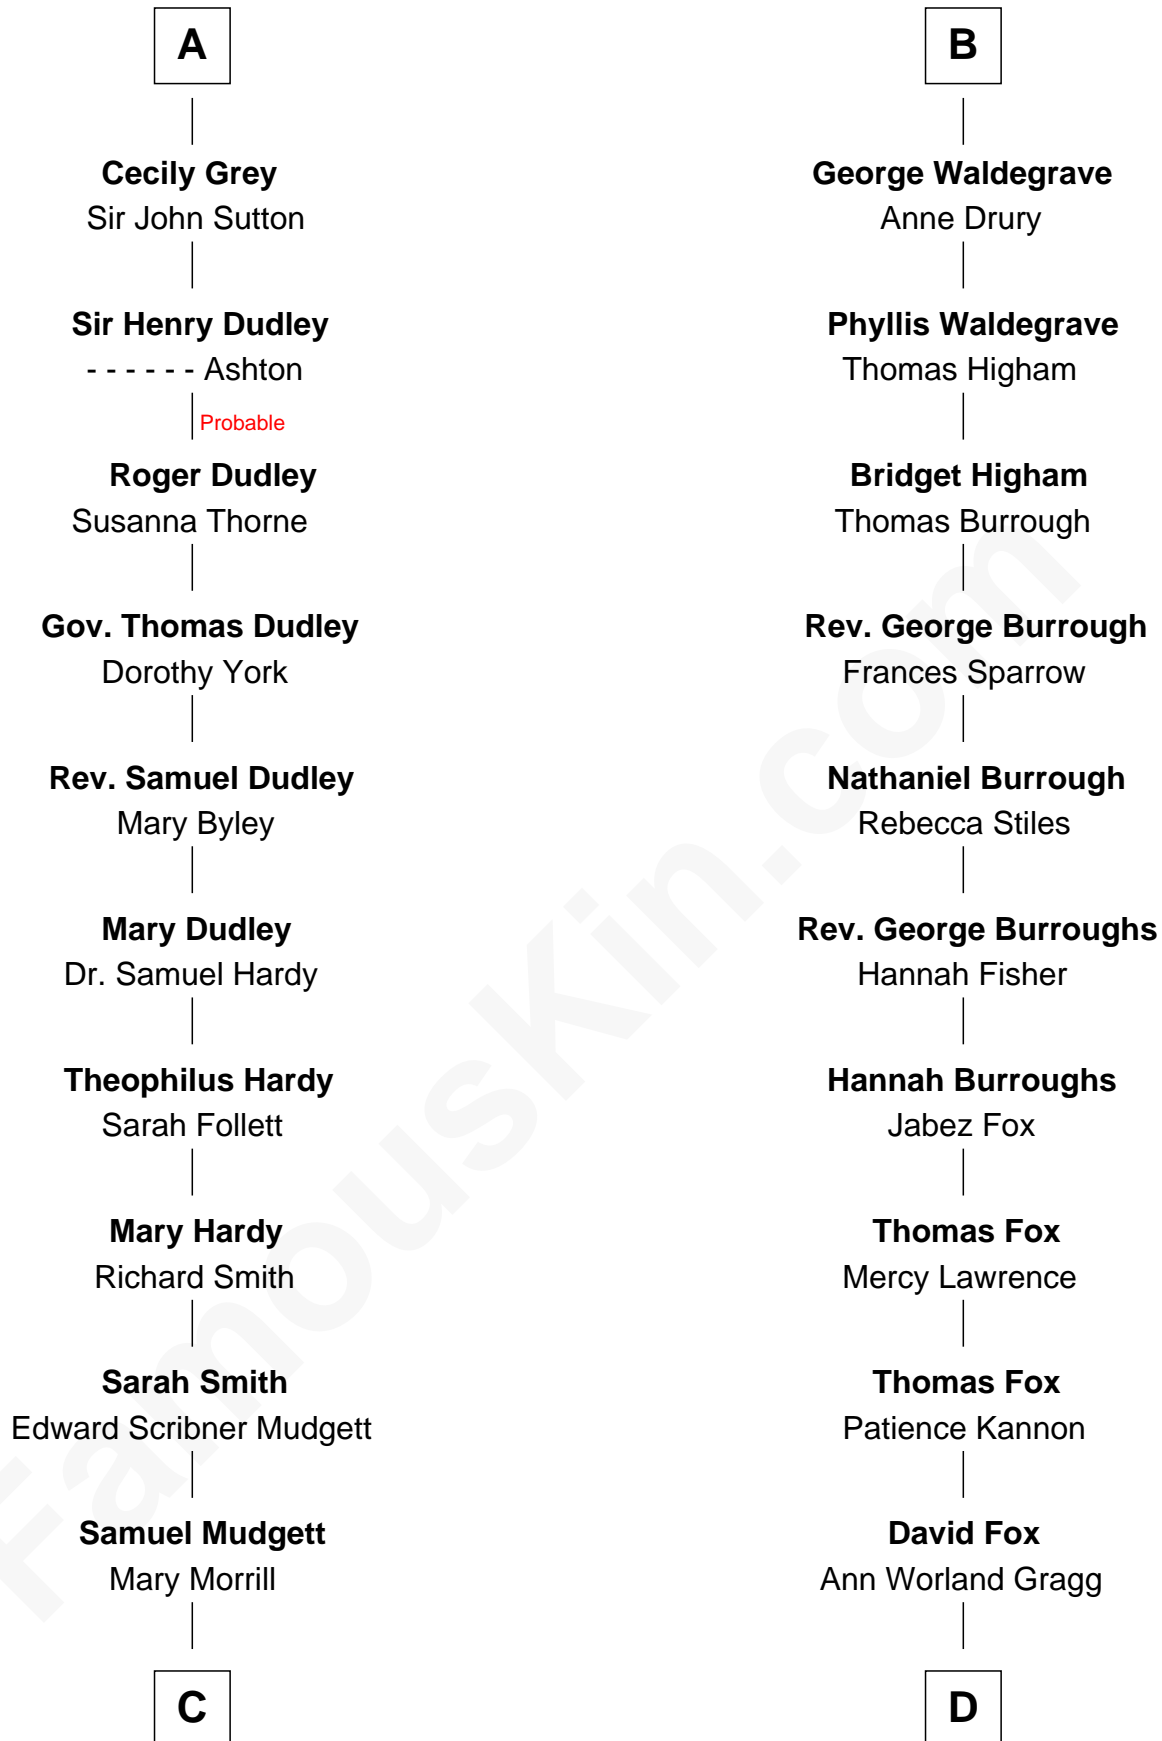

# FamousKin.com Relationship Chart of

**Dr. H. H. Holmes**

*Serial Killer aka "Devil in the White City"*

19th cousin 2 times removed of

**Bob Moore**

*Co-Founder, Bob's Red Mill*

**William de Ros**  
Maude de Vaux

**Sir William de Ros**  
Margery de Badlesmere

**Thomas de Ros**  
Beatrice de Stafford

**Margaret de Ros**  
Sir Reynold Grey

**Margaret Grey**  
Sir William Bonville

**William Bonville**  
Elizabeth Harington

**William Bonville**  
Katherine Neville

**Cecily Bonville**  
Thomas Grey

**A**

**Agnes de Ros**  
Pain de Tibetot

**Sir John de Tibetot**  
Margaret de Badlesmere

**Sir Robert de Tibetot**  
Margaret Deincourt

**Elizabeth de Tibetot**  
Sir Philip le Despencer

**Margery Despencer**  
Sir Roger Wentworth

**Henry Wentworth**  
Elizabeth Howard

**Margery Wentworth**  
Sir William Waldegrave

**B**

**C**

**Scribner Mudgett**