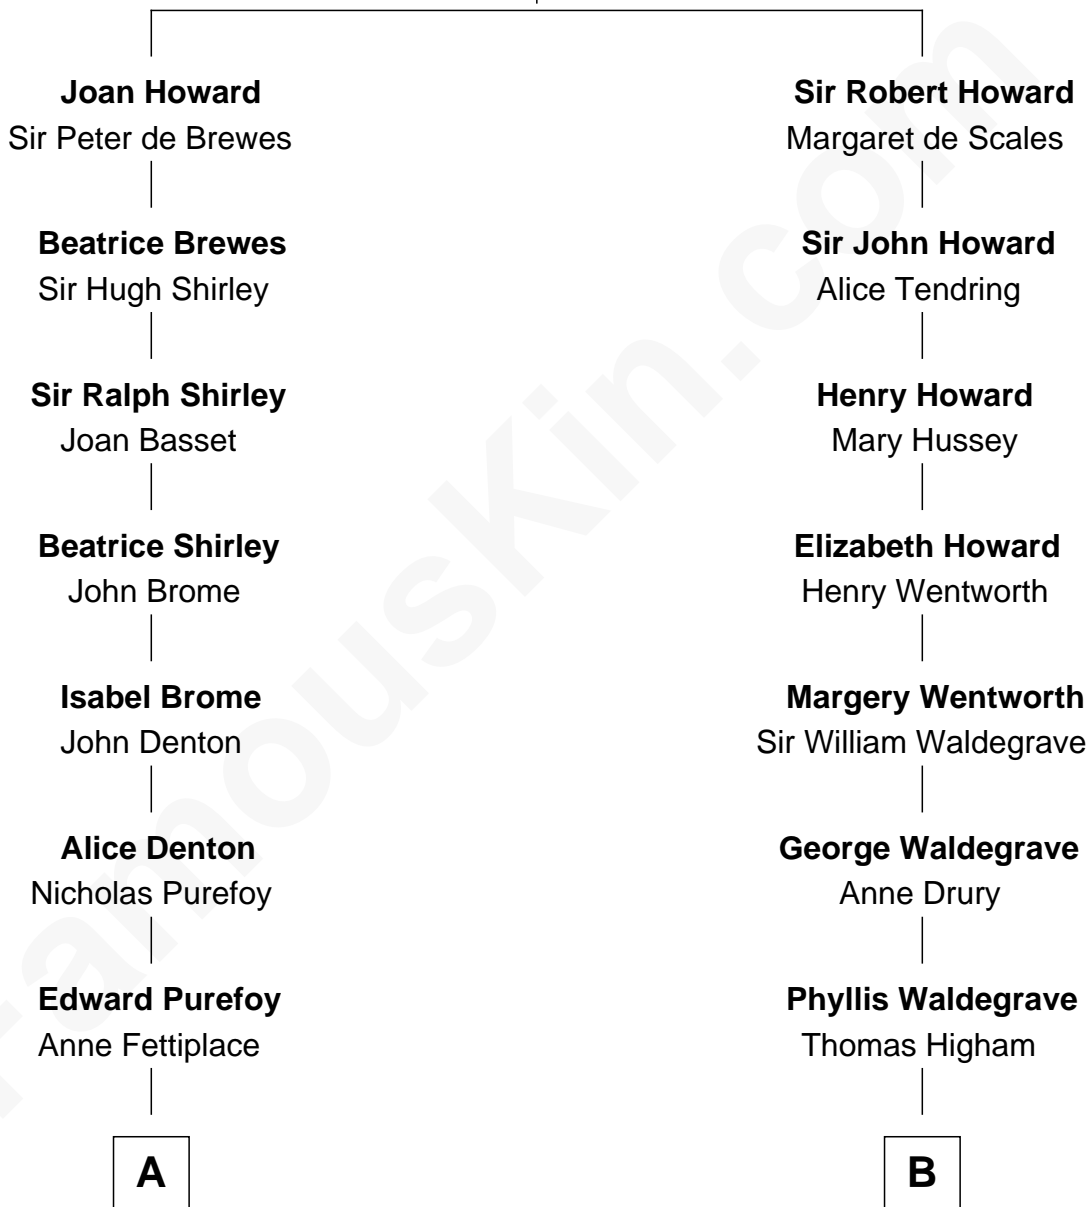

# FamousKin.com Relationship Chart of

**Dr. H. H. Holmes**

*Serial Killer aka "Devil in the White City"*

18th cousin 1 time removed of

**Bob Moore**

*Co-Founder, Bob's Red Mill*

**Sir John Howard**

Alice de Bois

**C**

**Levi Horton Mudgett**

Theodate Page Price

**Dr. H. H. Holmes**

*Serial Killer Dr. H. H. Holmes*

**D**

**Clinton Morris Learnard**

Gertrude Maud Yost

**Doris Dell Learnard**

Kenneth Earl Moore

**Bob Moore**

*Co-Founder, Bob's Red Mill*

FamousKin.com