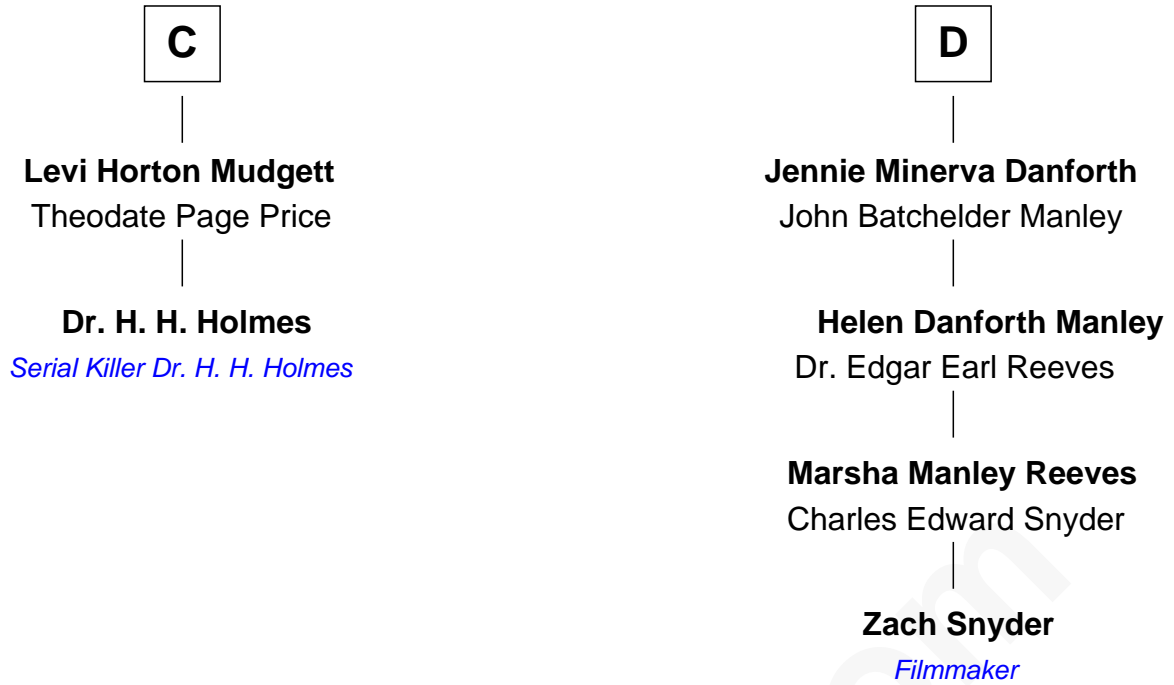

FamousKin.com Relationship Chart of

Dr. H. H. Holmes

Serial Killer aka "Devil in the White City"

18th cousin 2 times removed of

Zach Snyder

Filmmaker

Edmund Fitzalan

Alice de Warenne

Sir John Sutton
Cecily Grey

A

Aline Fitzalan
Sir Roger le Strange

Lucy le Strange
Sir William Willoughby

Margery Willoughby
Sir William FitzHugh

Maud FitzHugh
Sir William Bowes

Sir Ralph Bowes
Margery Conyers

Sir Ralph Bowes
Elizabeth Clifford

Margery Bowes
Sir Ralph Eure

B

Zach Snyder photo by [Gage Skidmore](#) (CC BY-SA 2.0)