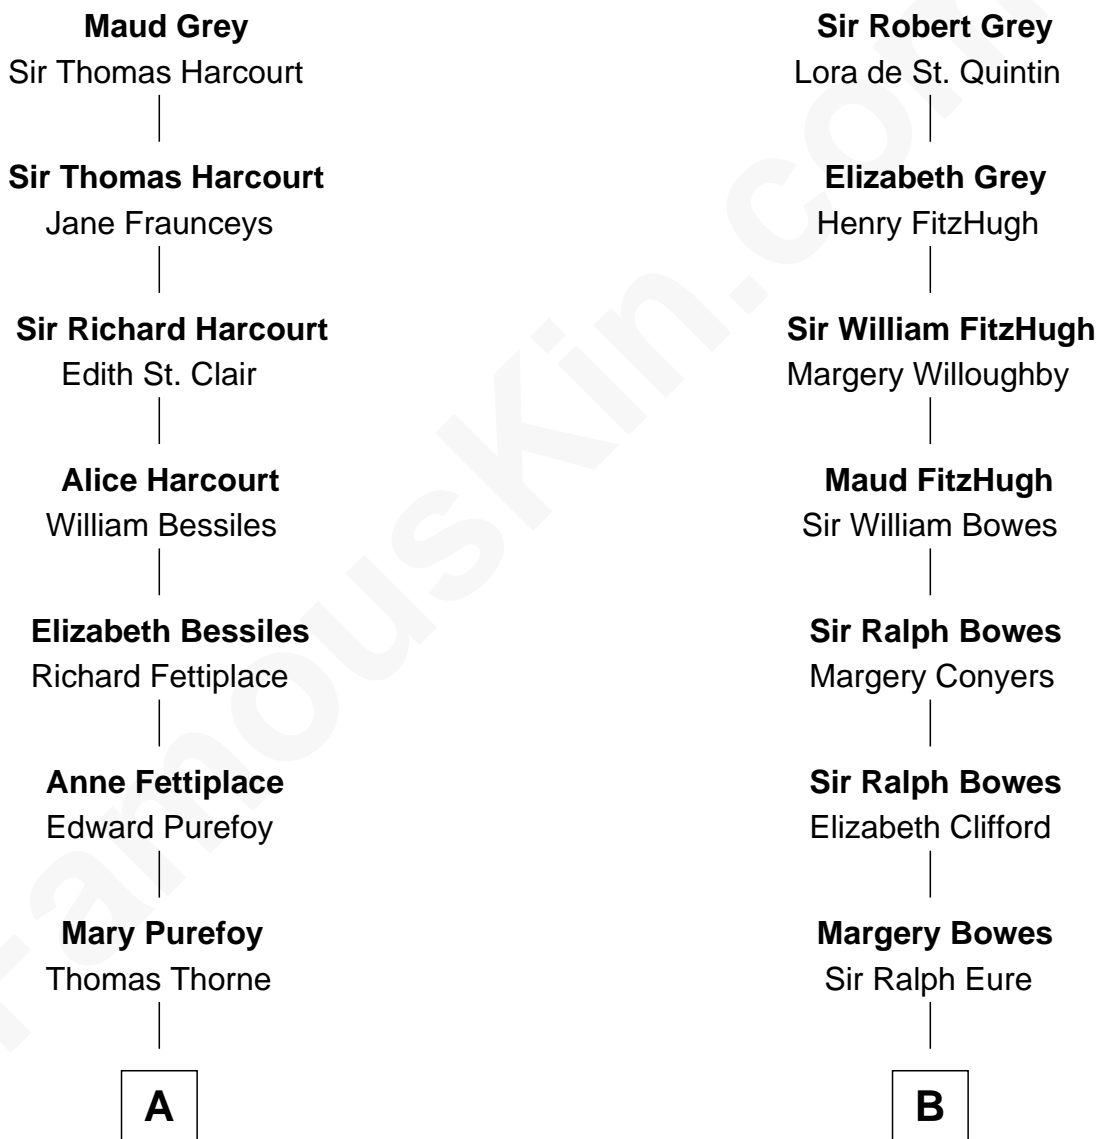

FamousKin.com Relationship Chart of

Dr. H. H. Holmes

Serial Killer aka "Devil in the White City"

17th cousin 3 times removed of

Zach Snyder

Filmmaker

Sir John Grey

Avice Marmion