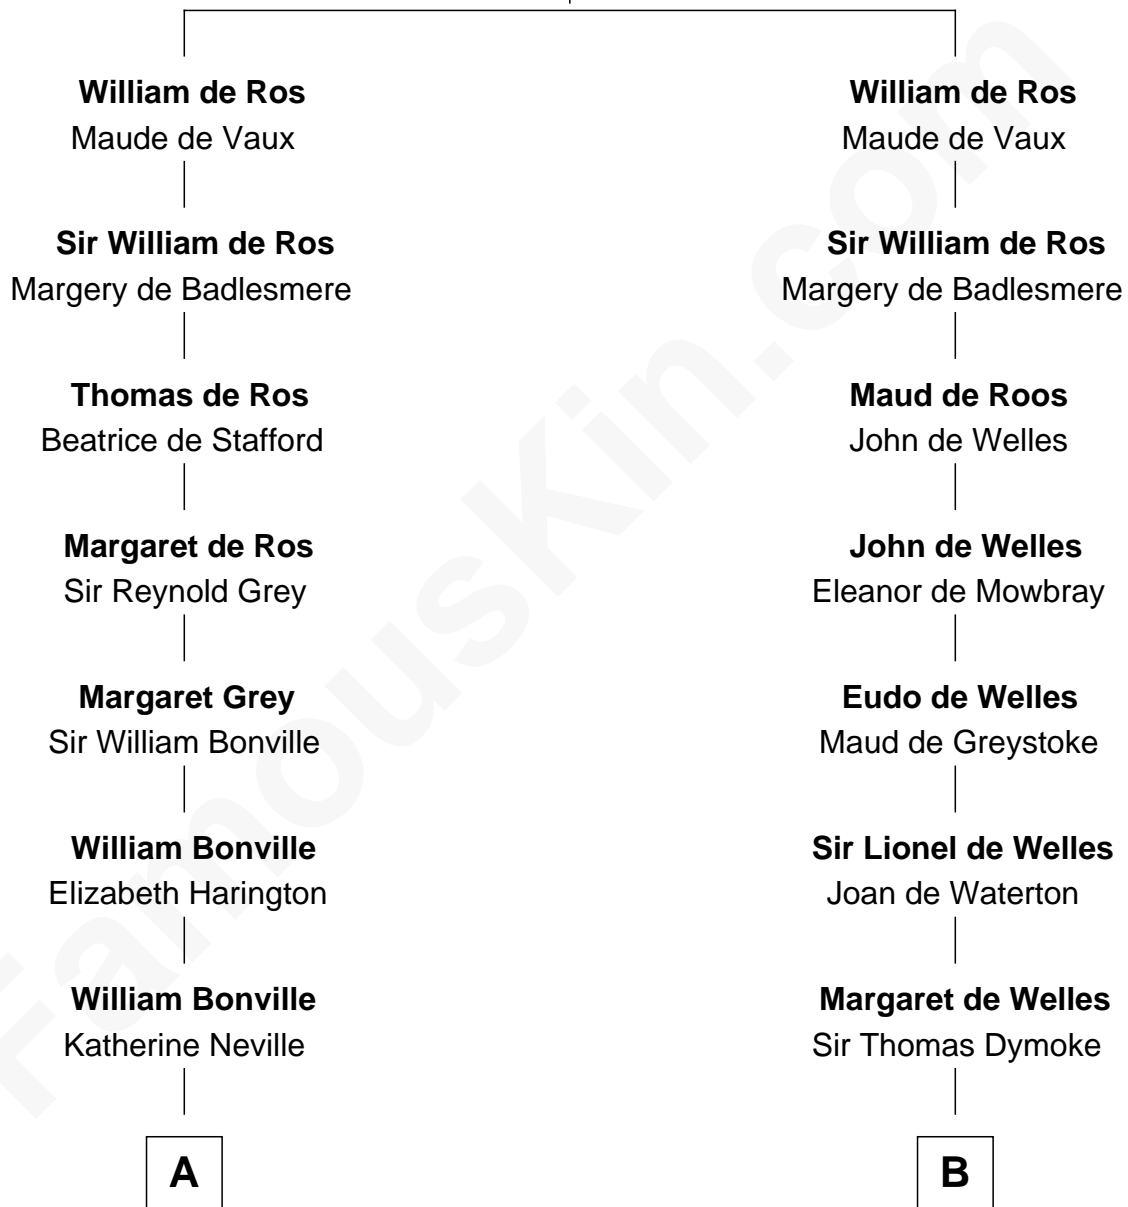

FamousKin.com Relationship Chart of

Dr. H. H. Holmes

Serial Killer aka "Devil in the White City"

20th cousin of

Robert Frost

Poet and Playwright

Sir Robert de Ros

Isabel de Aubeney

Serial Killer Dr. H. H. Holmes

D

Samuel Abbott Frost

Mary Blunt

William Prescott Frost

Judith Colcord

William Prescott Frost

Isabella Moodie