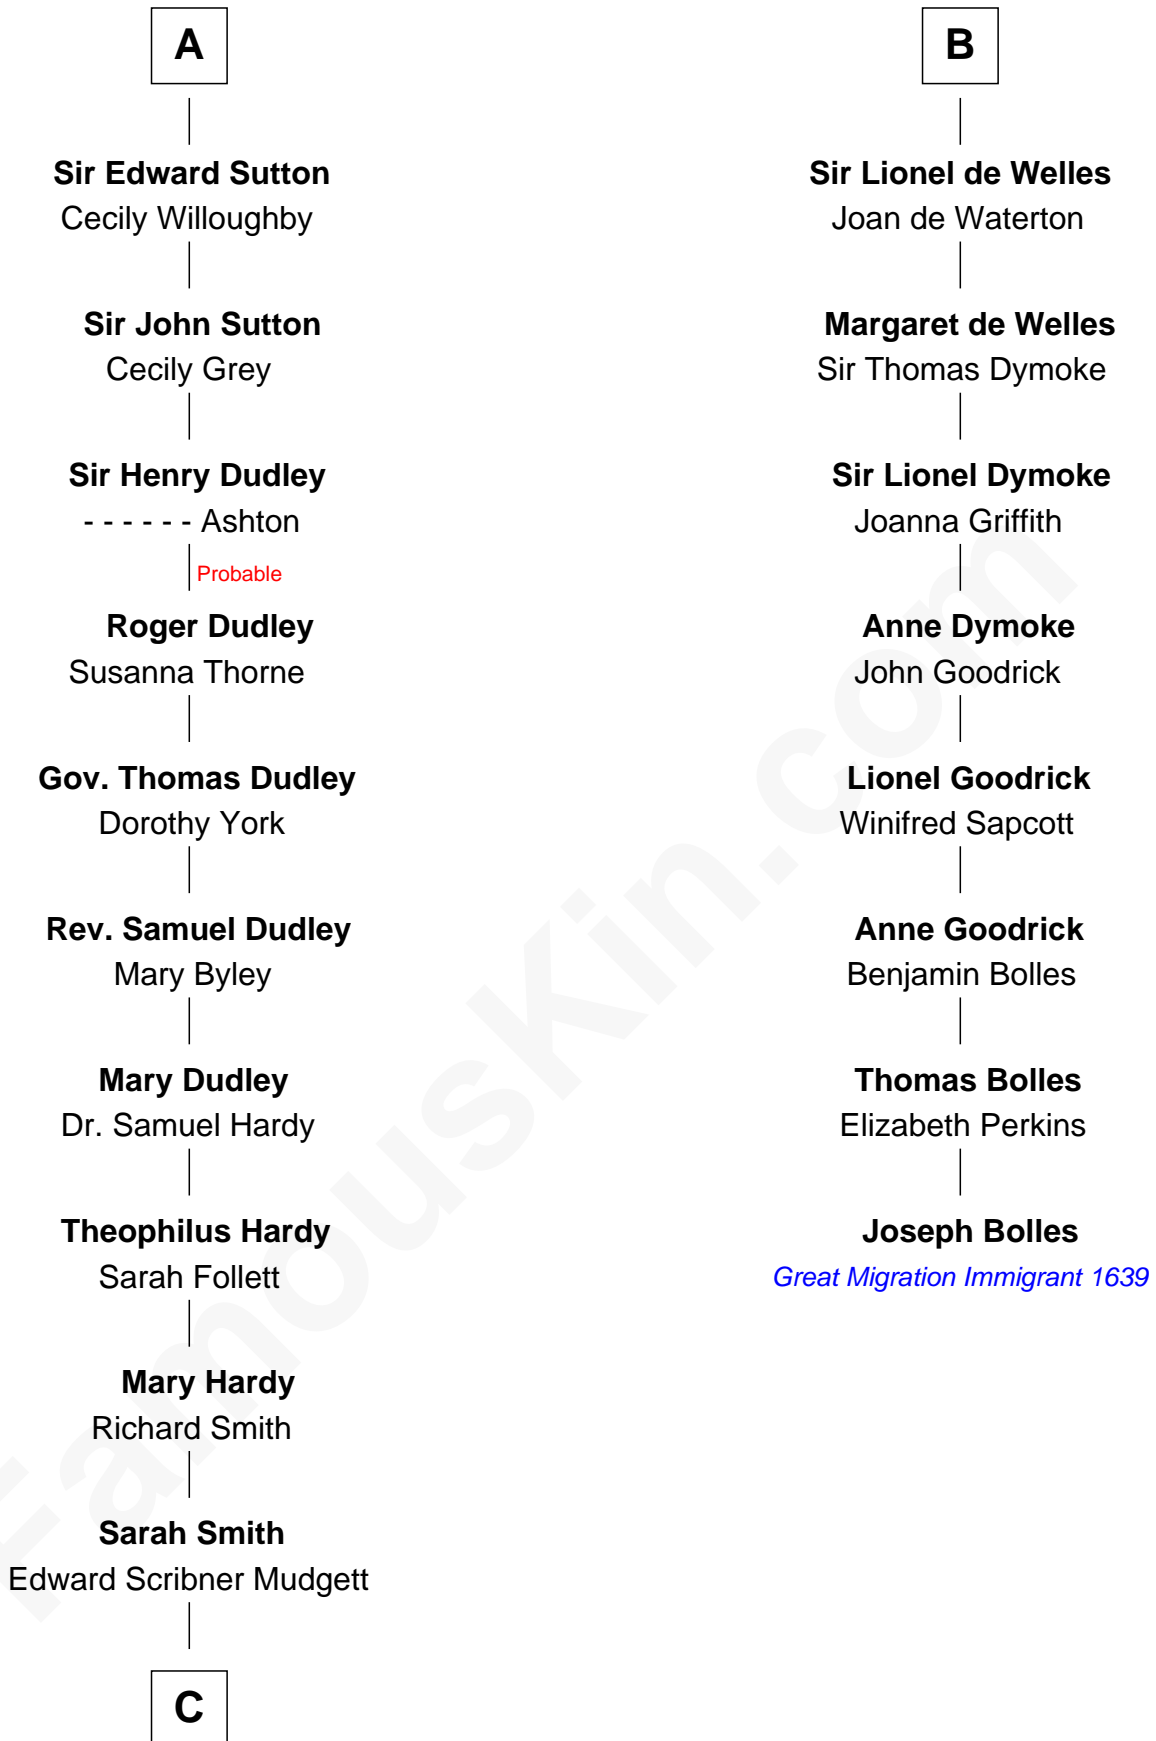

FamousKin.com Relationship Chart of

Dr. H. H. Holmes

Serial Killer aka "Devil in the White City"

14th cousin 6 times removed of

Joseph Bolles

(c1608 - 1678) Great Migration Immigrant 1639

Sir Richard FitzRoy

Rose de Dover

C

—
Samuel Mudgett

Mary Morrill

—
Scribner Mudgett

Nancy Prescott

—
Levi Horton Mudgett

Theodate Page Price

—
Dr. H. H. Holmes

Serial Killer Dr. H. H. Holmes

FamousKin.com