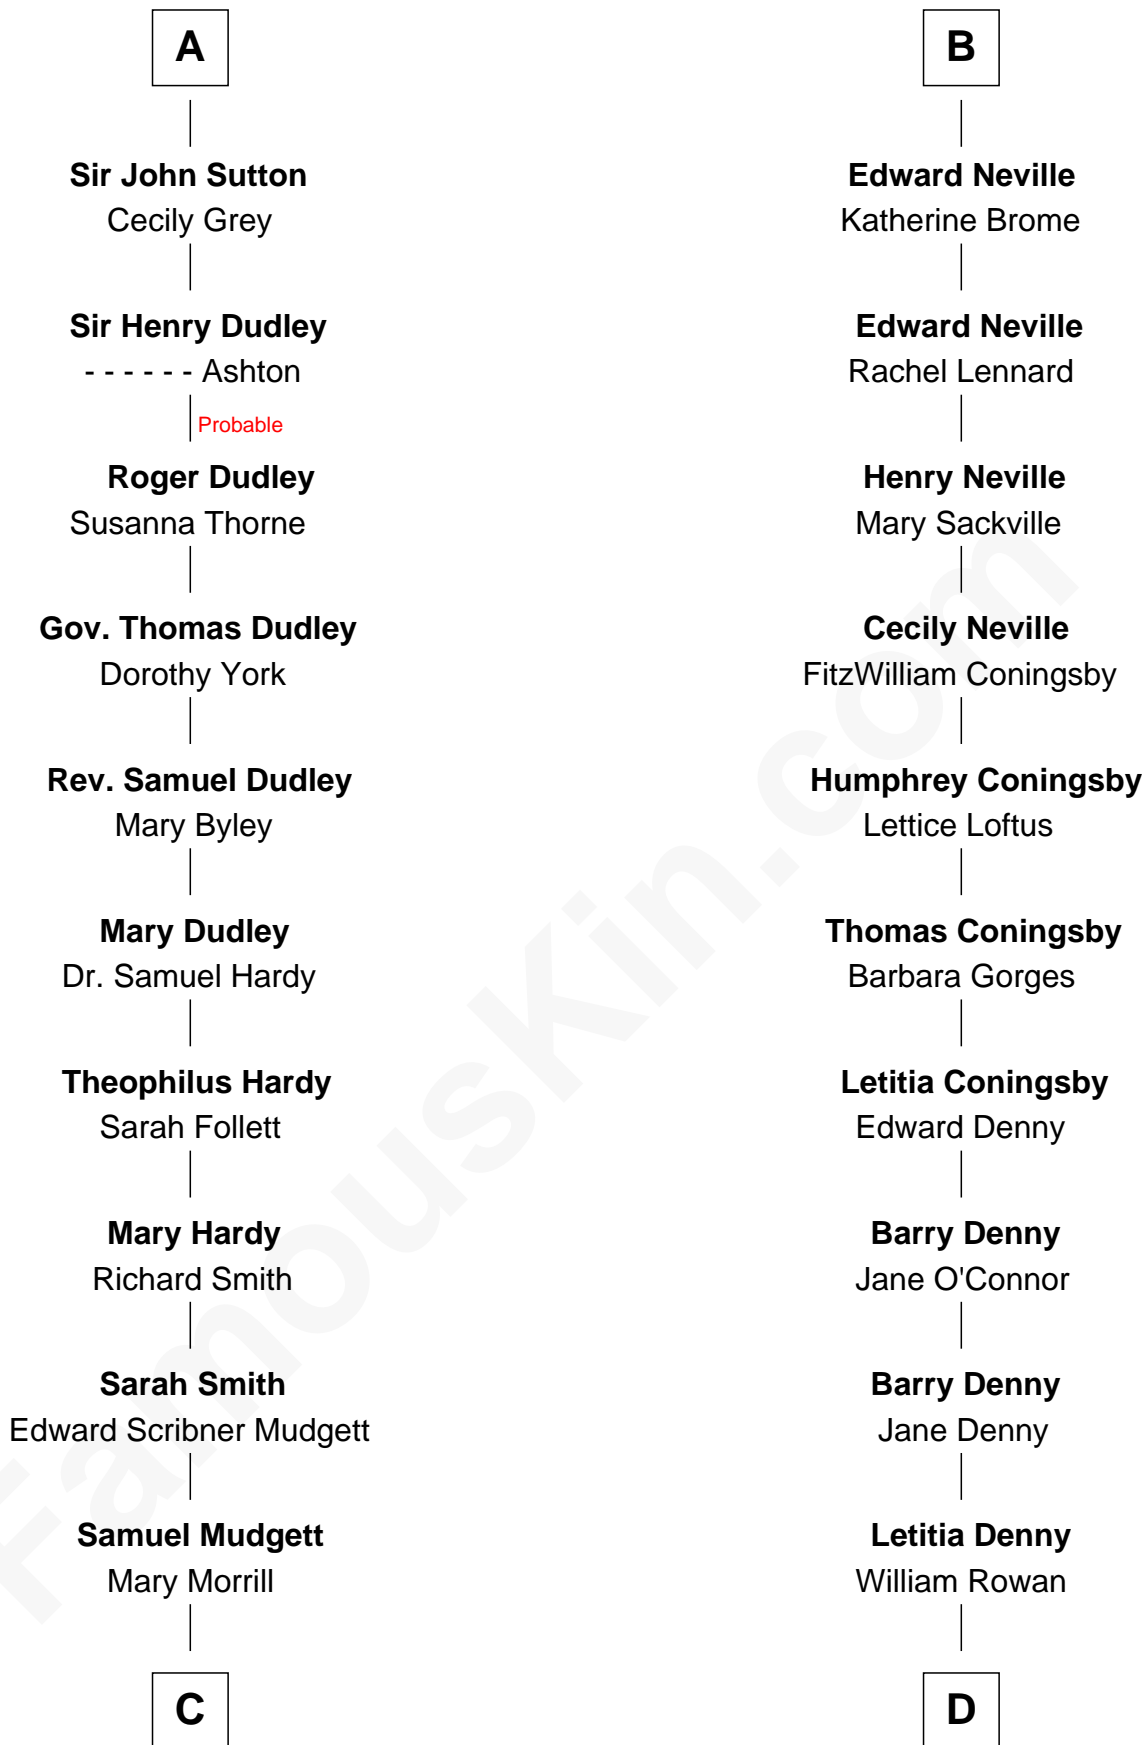

FamousKin.com Relationship Chart of

Dr. H. H. Holmes

Serial Killer aka "Devil in the White City"

19th cousin 1 time removed of

Anthony West

Novelist and writer for the New Yorker

Sir James de Audley

Ela Longespee

Elizabeth de Beauchamp

Sir George Neville

Margaret Fenne

Sir Edward Neville

Eleanor Windsor

B

C

Scribner Mudgett

Nancy Prescott

Levi Horton Mudgett

Theodate Page Price

Dr. H. H. Holmes

Serial Killer Dr. H. H. Holmes

D

Arabella Rowan

Charles George Fairfield

Charles Fairfield

Isabella Campbell Mackenzie

Cicily Isabel Fairfield

Herbert George Wells

Anthony West

British Novelist

FamousKin.com