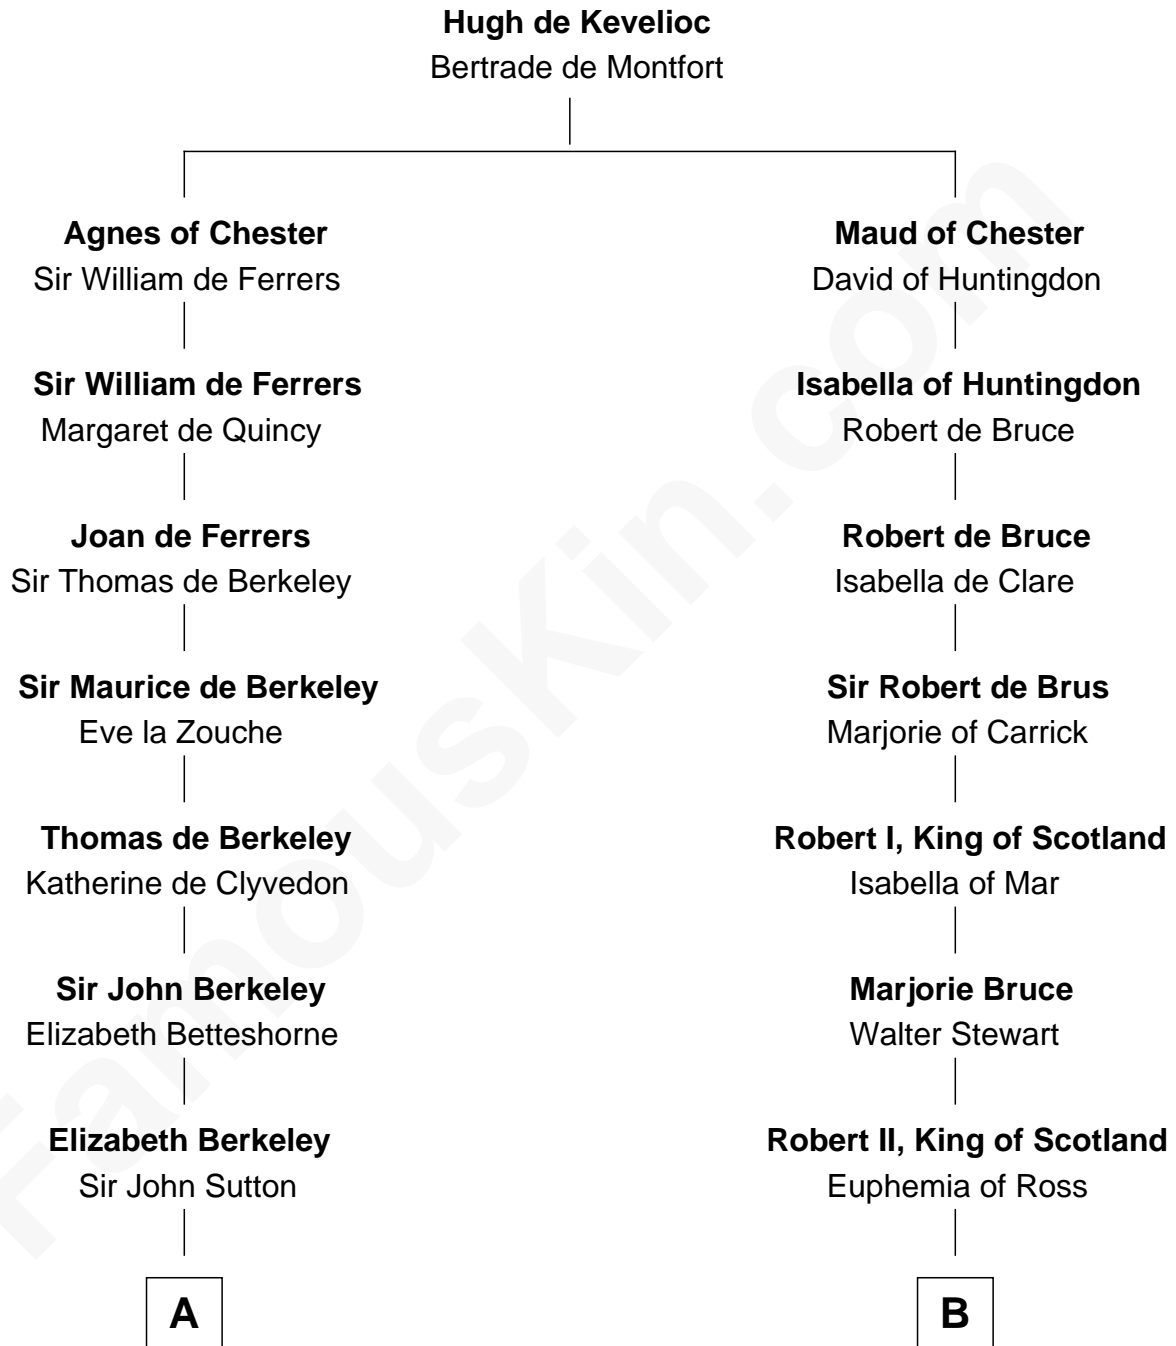

FamousKin.com Relationship Chart of

Dr. H. H. Holmes

Serial Killer aka "Devil in the White City"

18th cousin 3 times removed of

Major John Pitcairn

British Commander at Battle of Lexington

C

Sarah Smith
Edward Scribner Mudgett

Samuel Mudgett
Mary Morrill

Scribner Mudgett
Nancy Prescott

Levi Horton Mudgett
Theodate Page Price

Dr. H. H. Holmes
Serial Killer Dr. H. H. Holmes

D

Katherine Hamilton
Rev. David Pitcairn

Major John Pitcairn
British Commander at Lexington