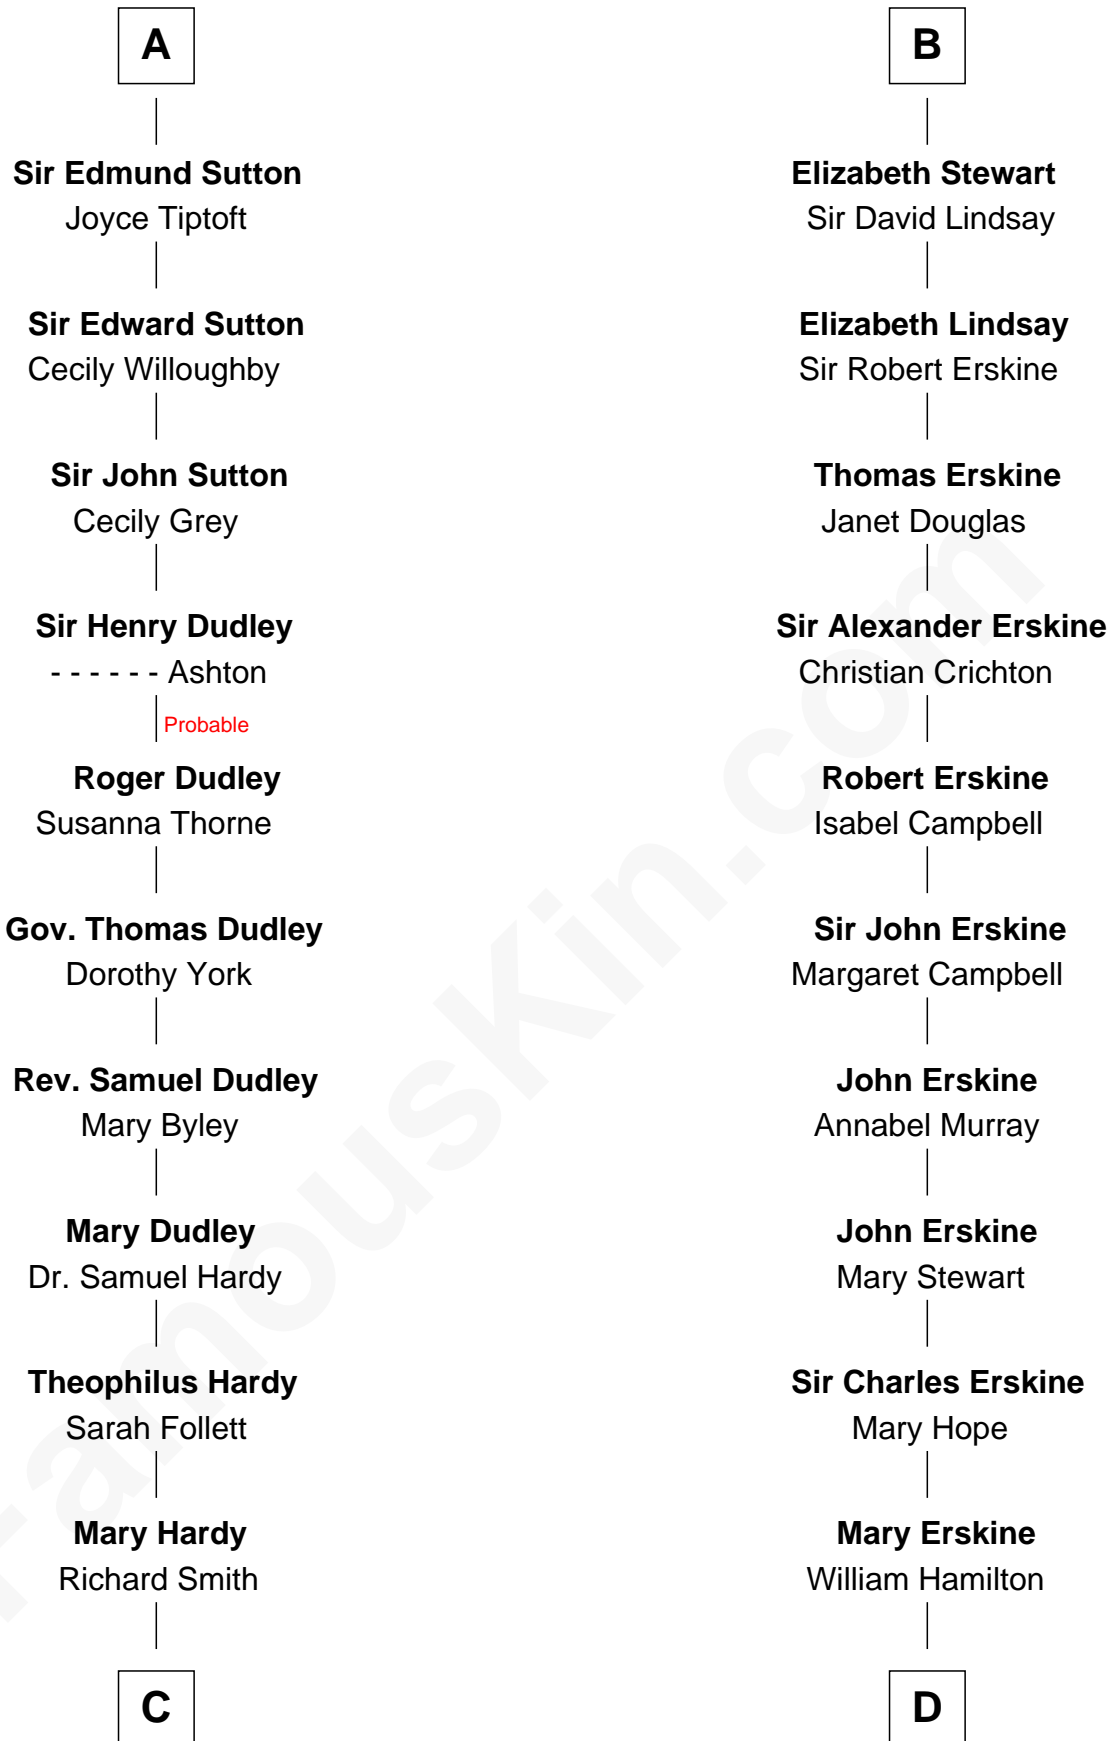

FamousKin.com Relationship Chart of

Dr. H. H. Holmes

Serial Killer aka "Devil in the White City"

18th cousin 3 times removed of

Major John Pitcairn

British Commander at Battle of Lexington

C

Sarah Smith
Edward Scribner Mudgett

Samuel Mudgett
Mary Morrill

Scribner Mudgett
Nancy Prescott

Levi Horton Mudgett
Theodate Page Price

Dr. H. H. Holmes
Serial Killer Dr. H. H. Holmes

D

Katherine Hamilton
Rev. David Pitcairn

Major John Pitcairn
British Commander at Lexington