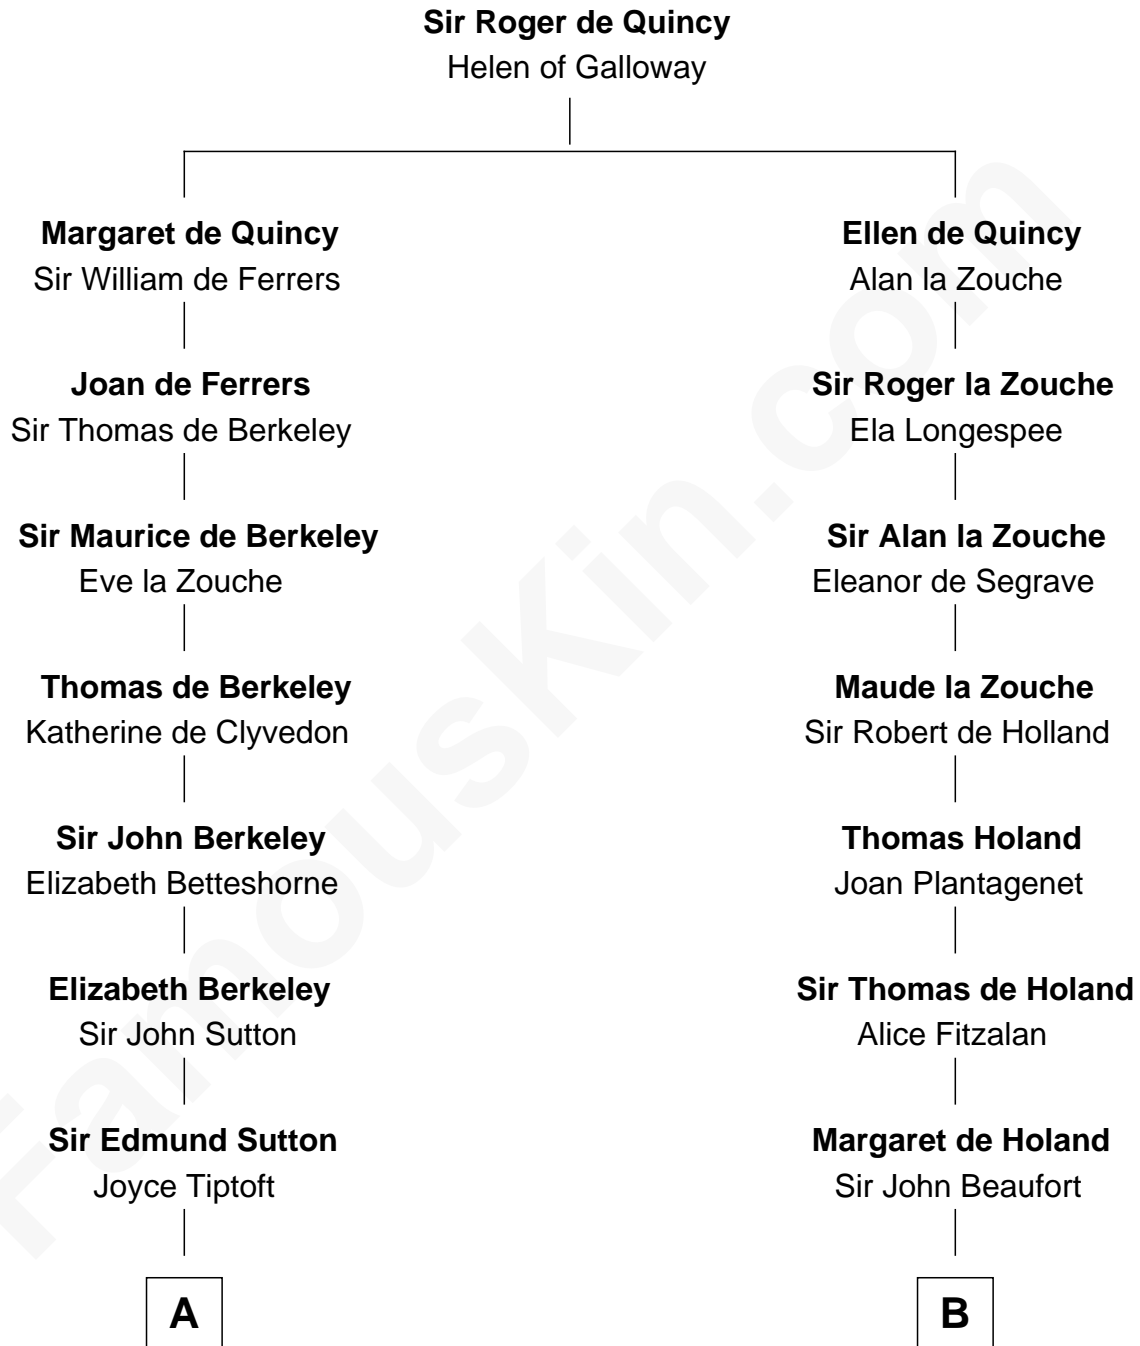

FamousKin.com Relationship Chart of

Dr. H. H. Holmes

Serial Killer aka "Devil in the White City"

16th cousin 4 times removed of

Major John Pitcairn

British Commander at Battle of Lexington

C

—
Samuel Mudgett

Mary Morrill

—
Scribner Mudgett

Nancy Prescott

—
Levi Horton Mudgett

Theodate Page Price

—
Dr. H. H. Holmes

Serial Killer Dr. H. H. Holmes

FamousKin.com