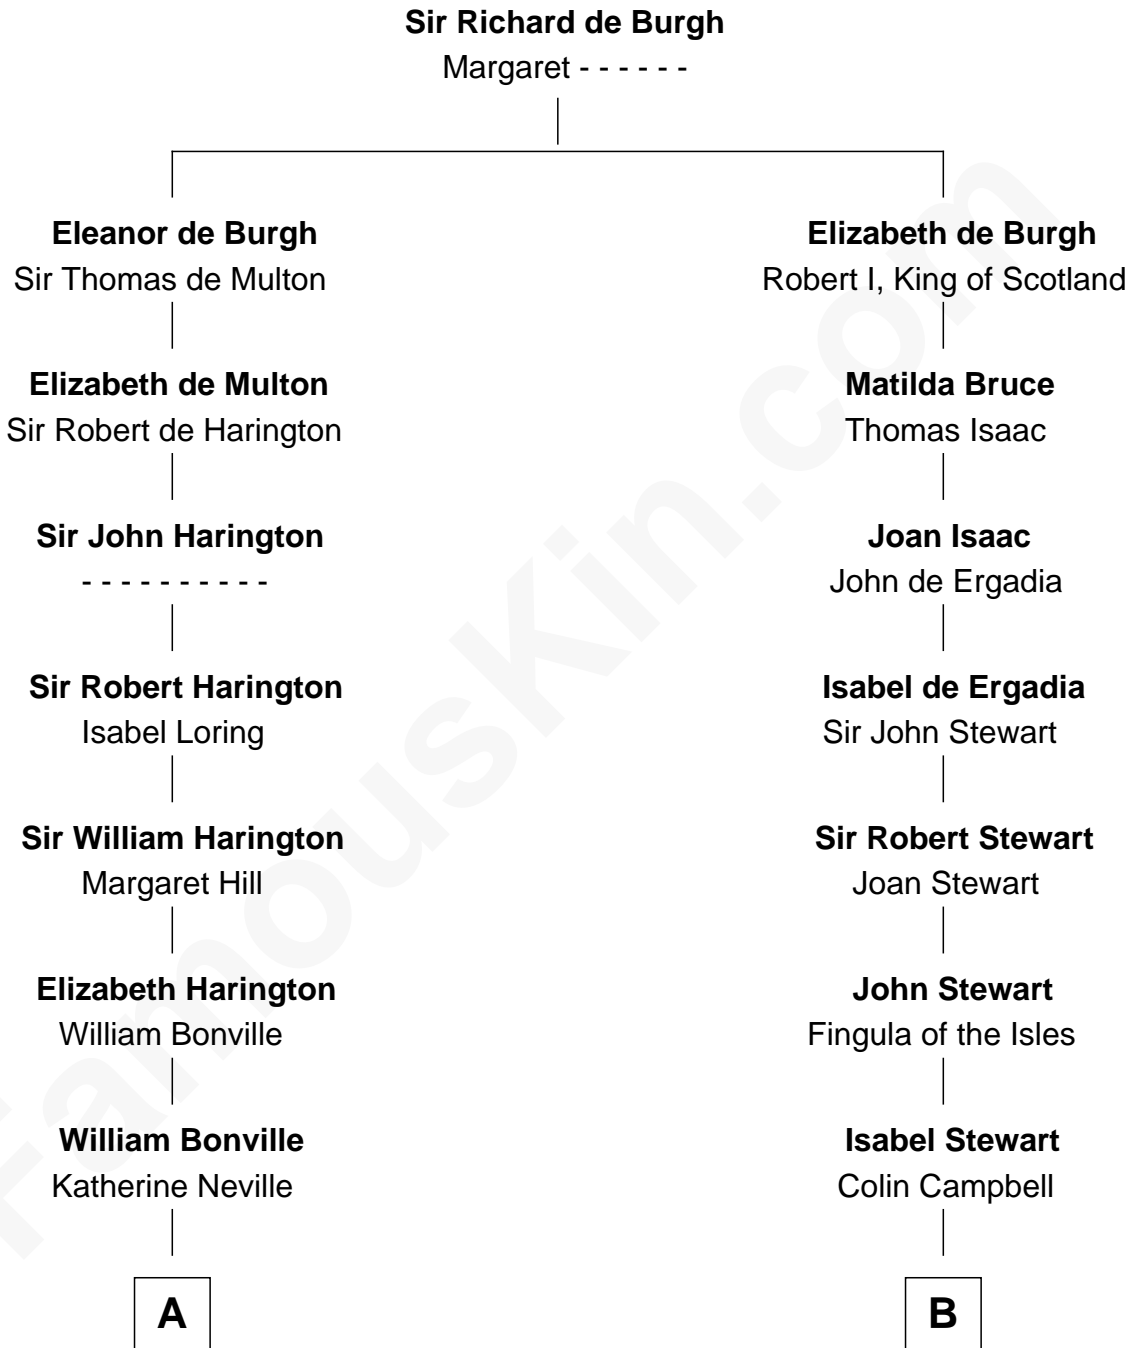

FamousKin.com Relationship Chart of

Dr. H. H. Holmes

Serial Killer aka "Devil in the White City"

14th cousin 6 times removed of

Major John Pitcairn

British Commander at Battle of Lexington

C

—
Samuel Mudgett

Mary Morrill

—
Scribner Mudgett

Nancy Prescott

—
Levi Horton Mudgett

Theodate Page Price

—
Dr. H. H. Holmes

Serial Killer Dr. H. H. Holmes

FamousKin.com