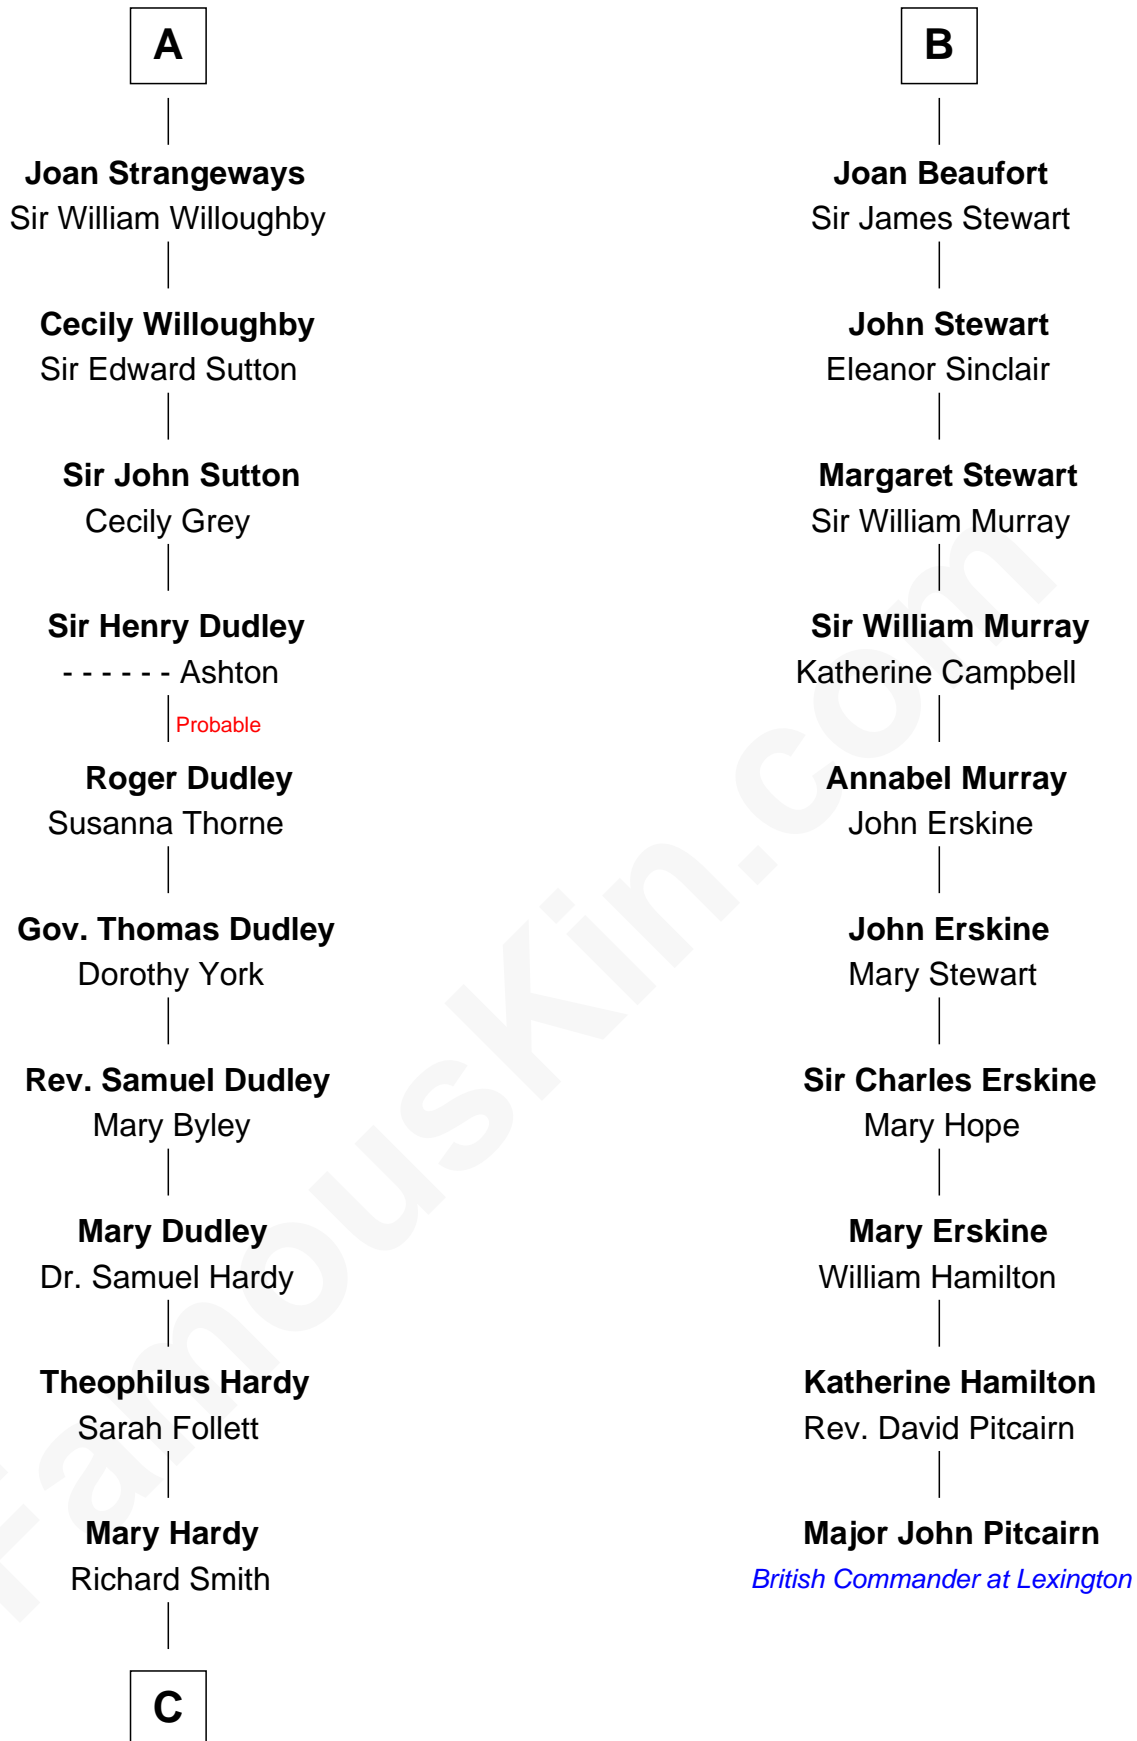

FamousKin.com Relationship Chart of

Dr. H. H. Holmes

Serial Killer aka "Devil in the White City"

16th cousin 5 times removed of

Major John Pitcairn

British Commander at Battle of Lexington

Sir William Longespee

Ela of Salisbury

C

Sarah Smith
Edward Scribner Mudgett

Samuel Mudgett
Mary Morrill

Scribner Mudgett
Nancy Prescott

Levi Horton Mudgett
Theodate Page Price

Dr. H. H. Holmes
Serial Killer Dr. H. H. Holmes

FamousKin.com