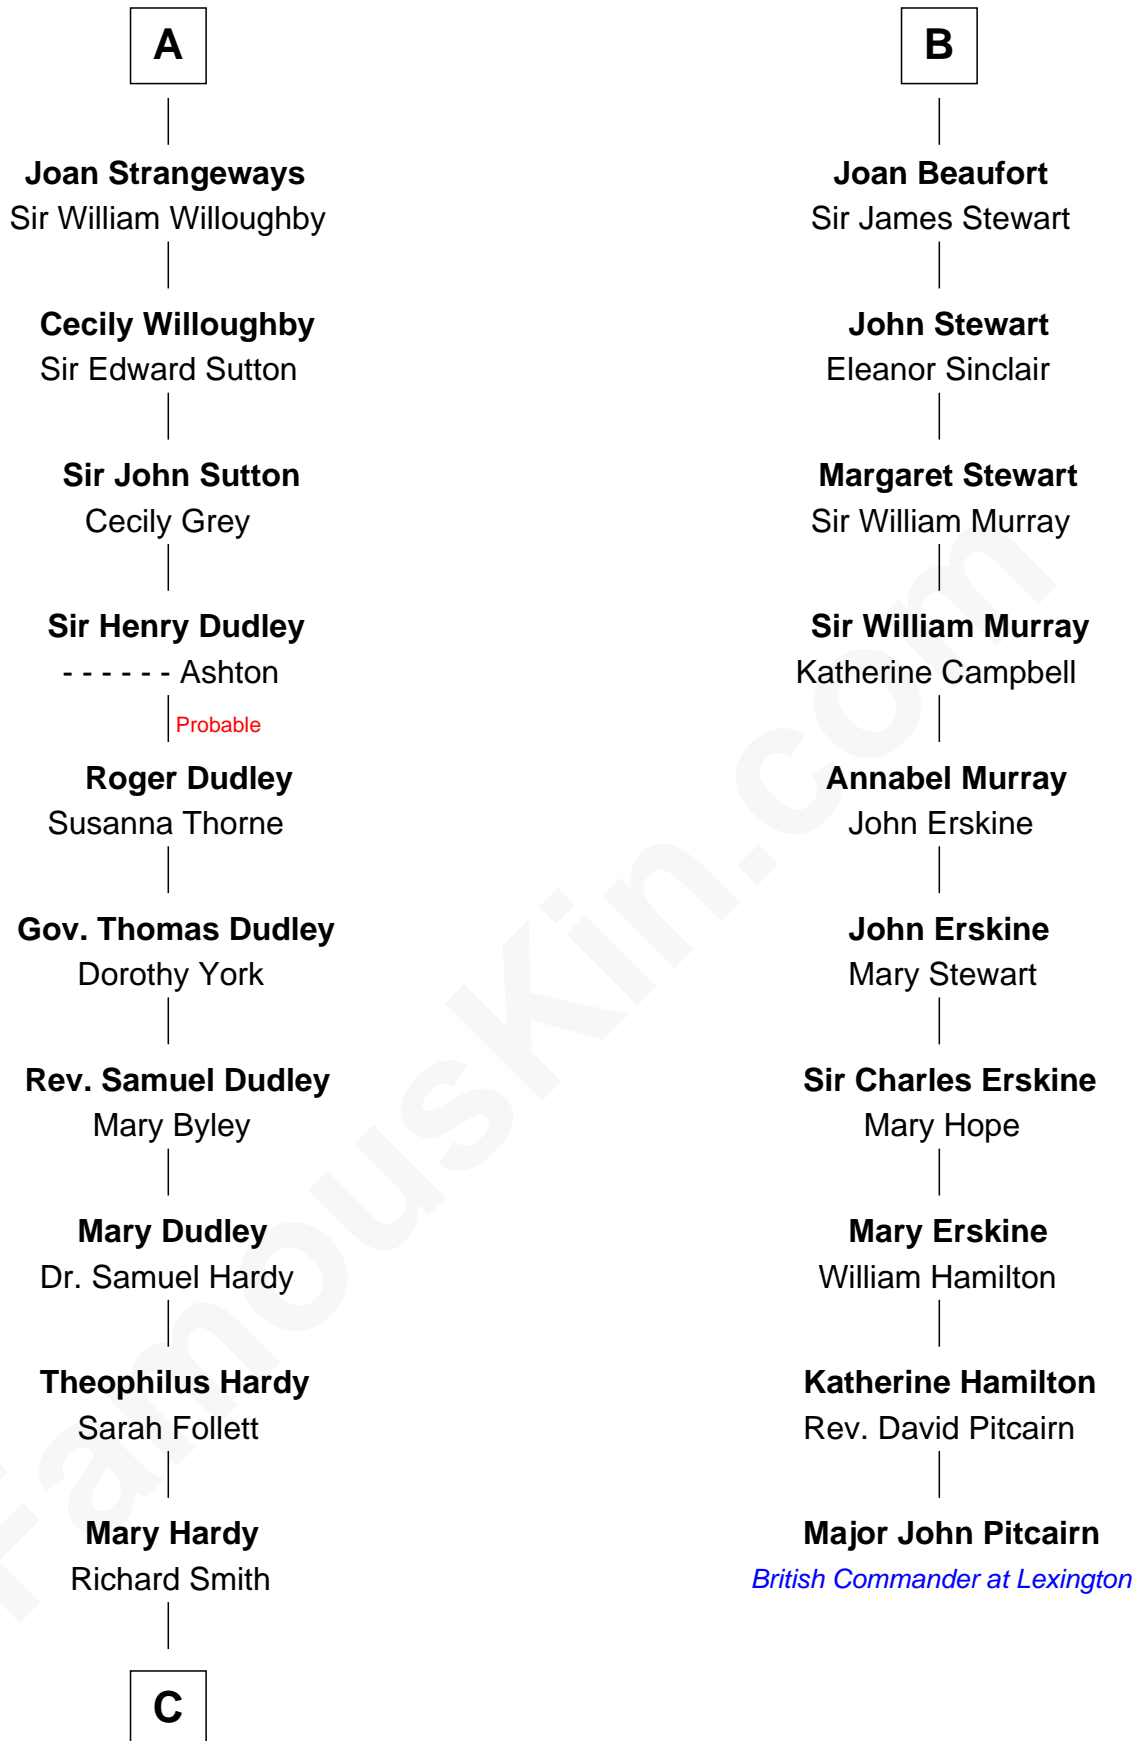

FamousKin.com Relationship Chart of

Dr. H. H. Holmes

Serial Killer aka "Devil in the White City"

16th cousin 5 times removed of

Major John Pitcairn

British Commander at Battle of Lexington

C

—
Sarah Smith
Edward Scribner Mudgett

—
Samuel Mudgett
Mary Morrill

—
Scribner Mudgett
Nancy Prescott

—
Levi Horton Mudgett
Theodate Page Price

—
Dr. H. H. Holmes
Serial Killer Dr. H. H. Holmes

FamousKin.com