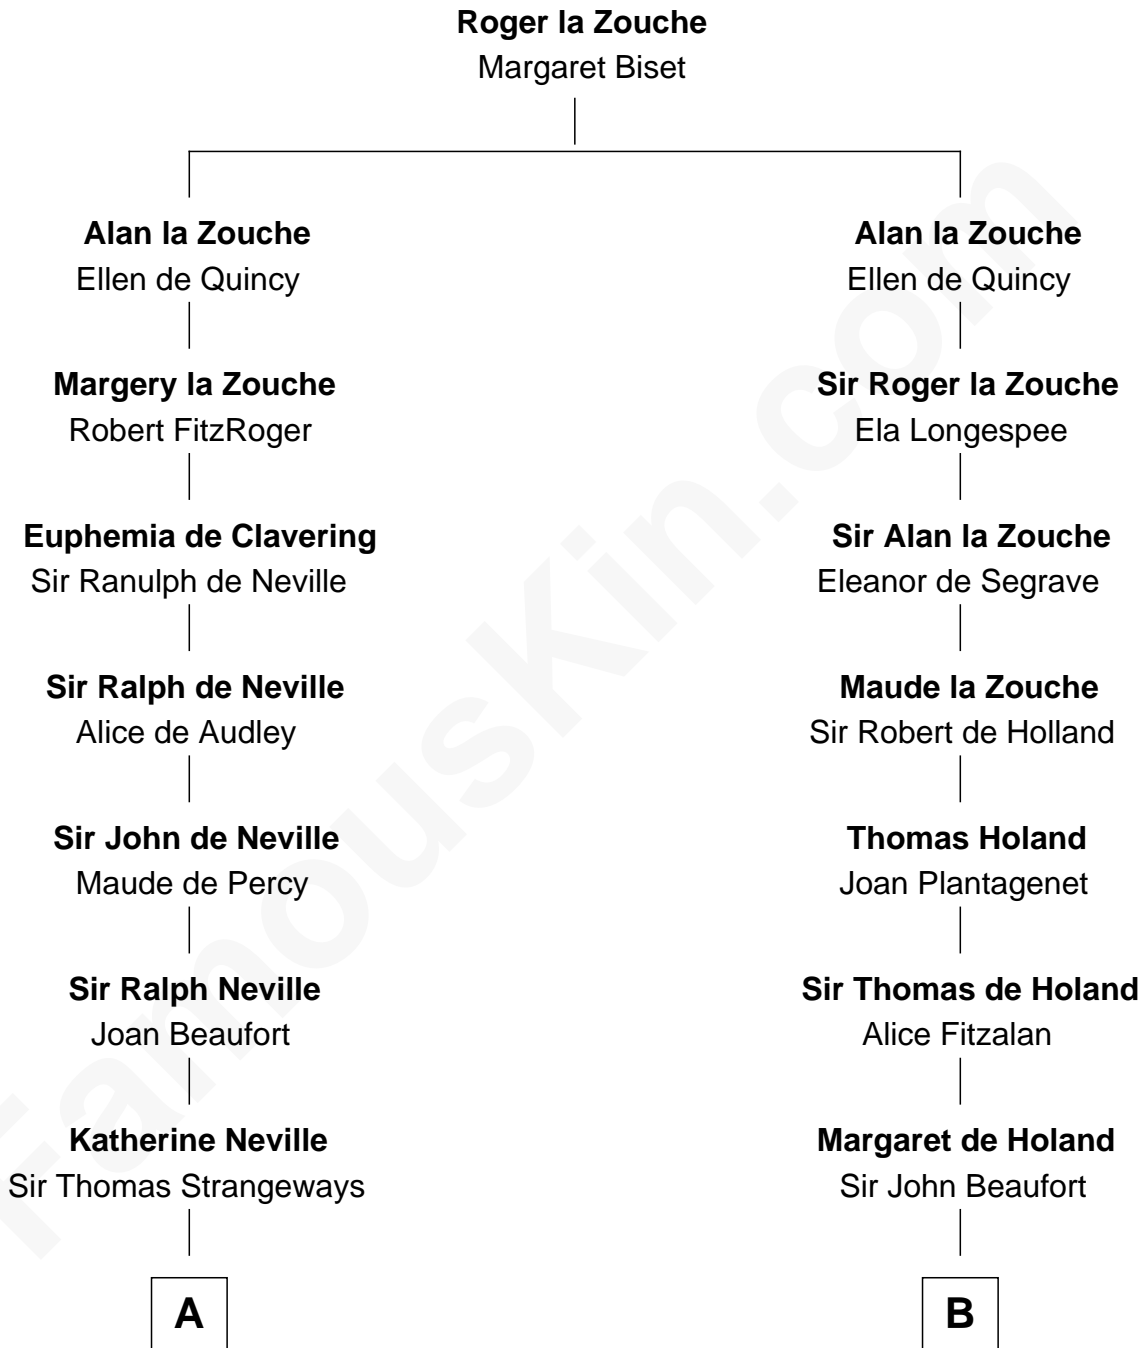

FamousKin.com Relationship Chart of

Dr. H. H. Holmes

Serial Killer aka "Devil in the White City"

16th cousin 5 times removed of

Major John Pitcairn

British Commander at Battle of Lexington

C

—
Sarah Smith
Edward Scribner Mudgett

—
Samuel Mudgett
Mary Morrill

—
Scribner Mudgett
Nancy Prescott

—
Levi Horton Mudgett
Theodate Page Price

—
Dr. H. H. Holmes
Serial Killer Dr. H. H. Holmes

FamousKin.com