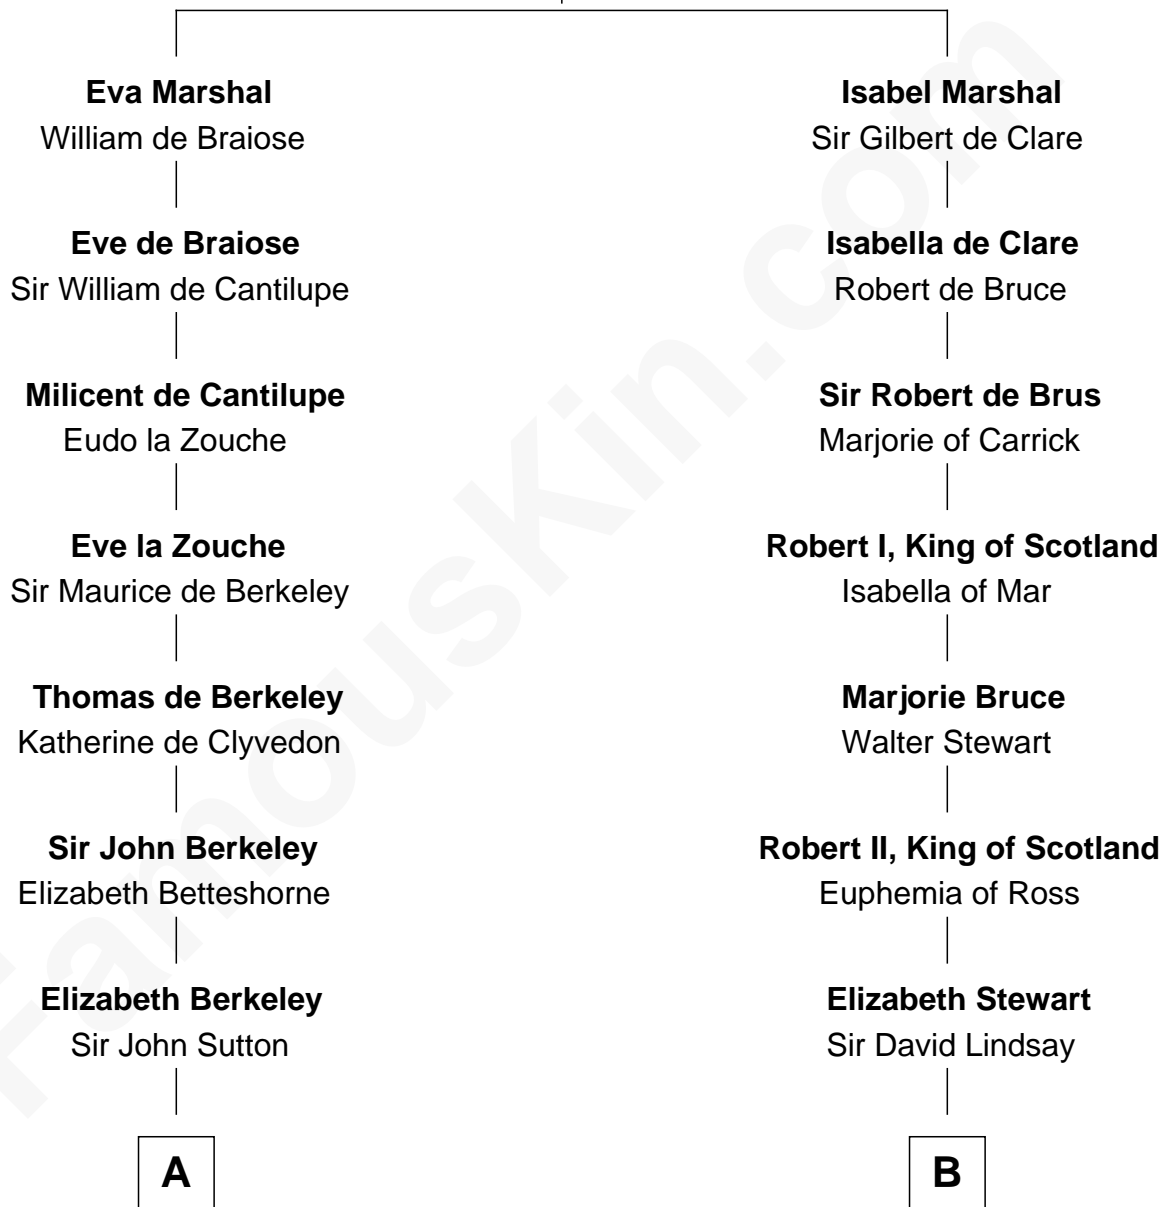

FamousKin.com

Relationship Chart of

Dr. H. H. Holmes

Serial Killer aka "Devil in the White City"

17th cousin 4 times removed of

Major John Pitcairn

British Commander at Battle of Lexington

Sir William Marshal

Isabel de Clare

C

—
Sarah Smith
Edward Scribner Mudgett

—
Samuel Mudgett
Mary Morrill

—
Scribner Mudgett
Nancy Prescott

—
Levi Horton Mudgett
Theodate Page Price

—
Dr. H. H. Holmes
Serial Killer Dr. H. H. Holmes