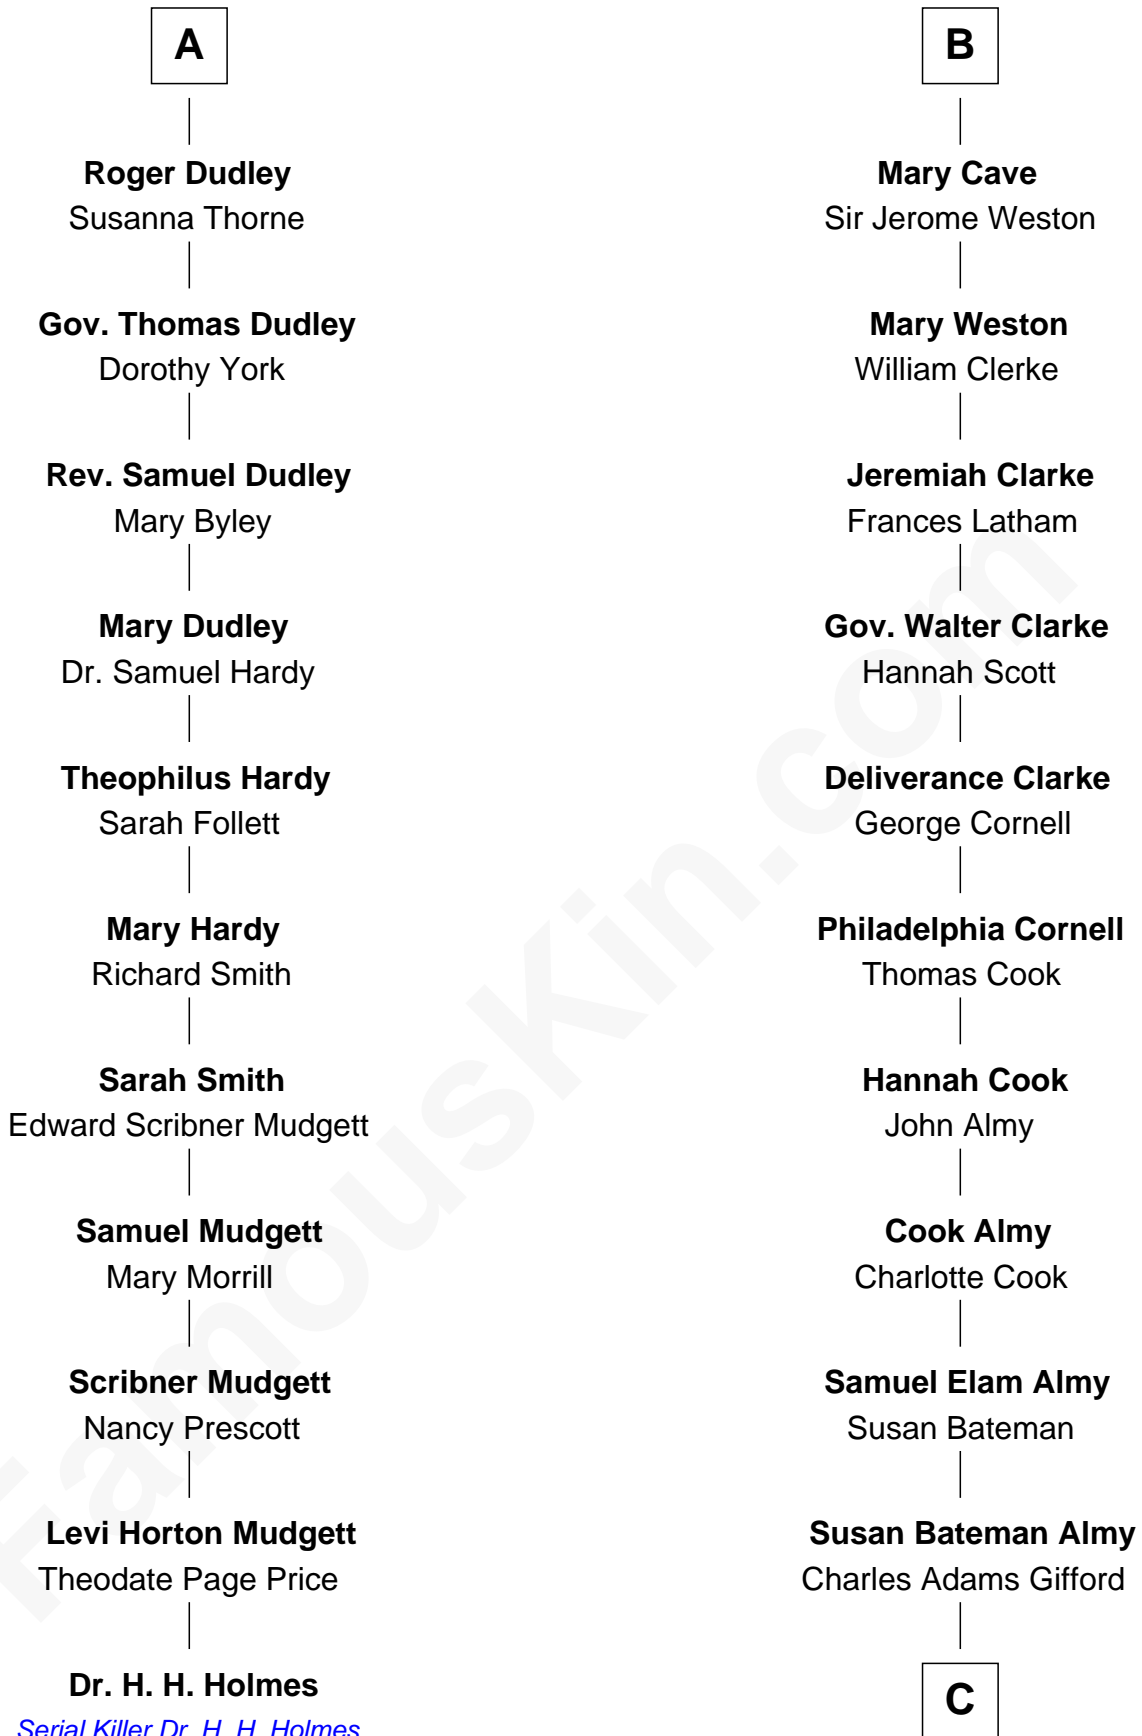

FamousKin.com Relationship Chart of

Dr. H. H. Holmes

Serial Killer aka "Devil in the White City"

17th cousin 2 times removed of

Marilyn Monroe

Actress, Model, and Singer

Sir Reynold de Grey

Eleanor le Strange

Sir Reynold Grey

Margaret de Ros

Margaret Grey

Sir William Bonville

William Bonville

Elizabeth Harington

William Bonville

Katherine Neville

Elizabeth Boteler

Thomas Lovett

Thomas Lovett

Anne Danvers

Elizabeth Lovett

Anthony Cave

B

C

Frederick Almy Gifford
Elizabeth Easton Tennant

Charles Stanley Gifford
Gladys Pearl Monroe

Marilyn Monroe
Actress, Model, and Singer

FamousKin.com