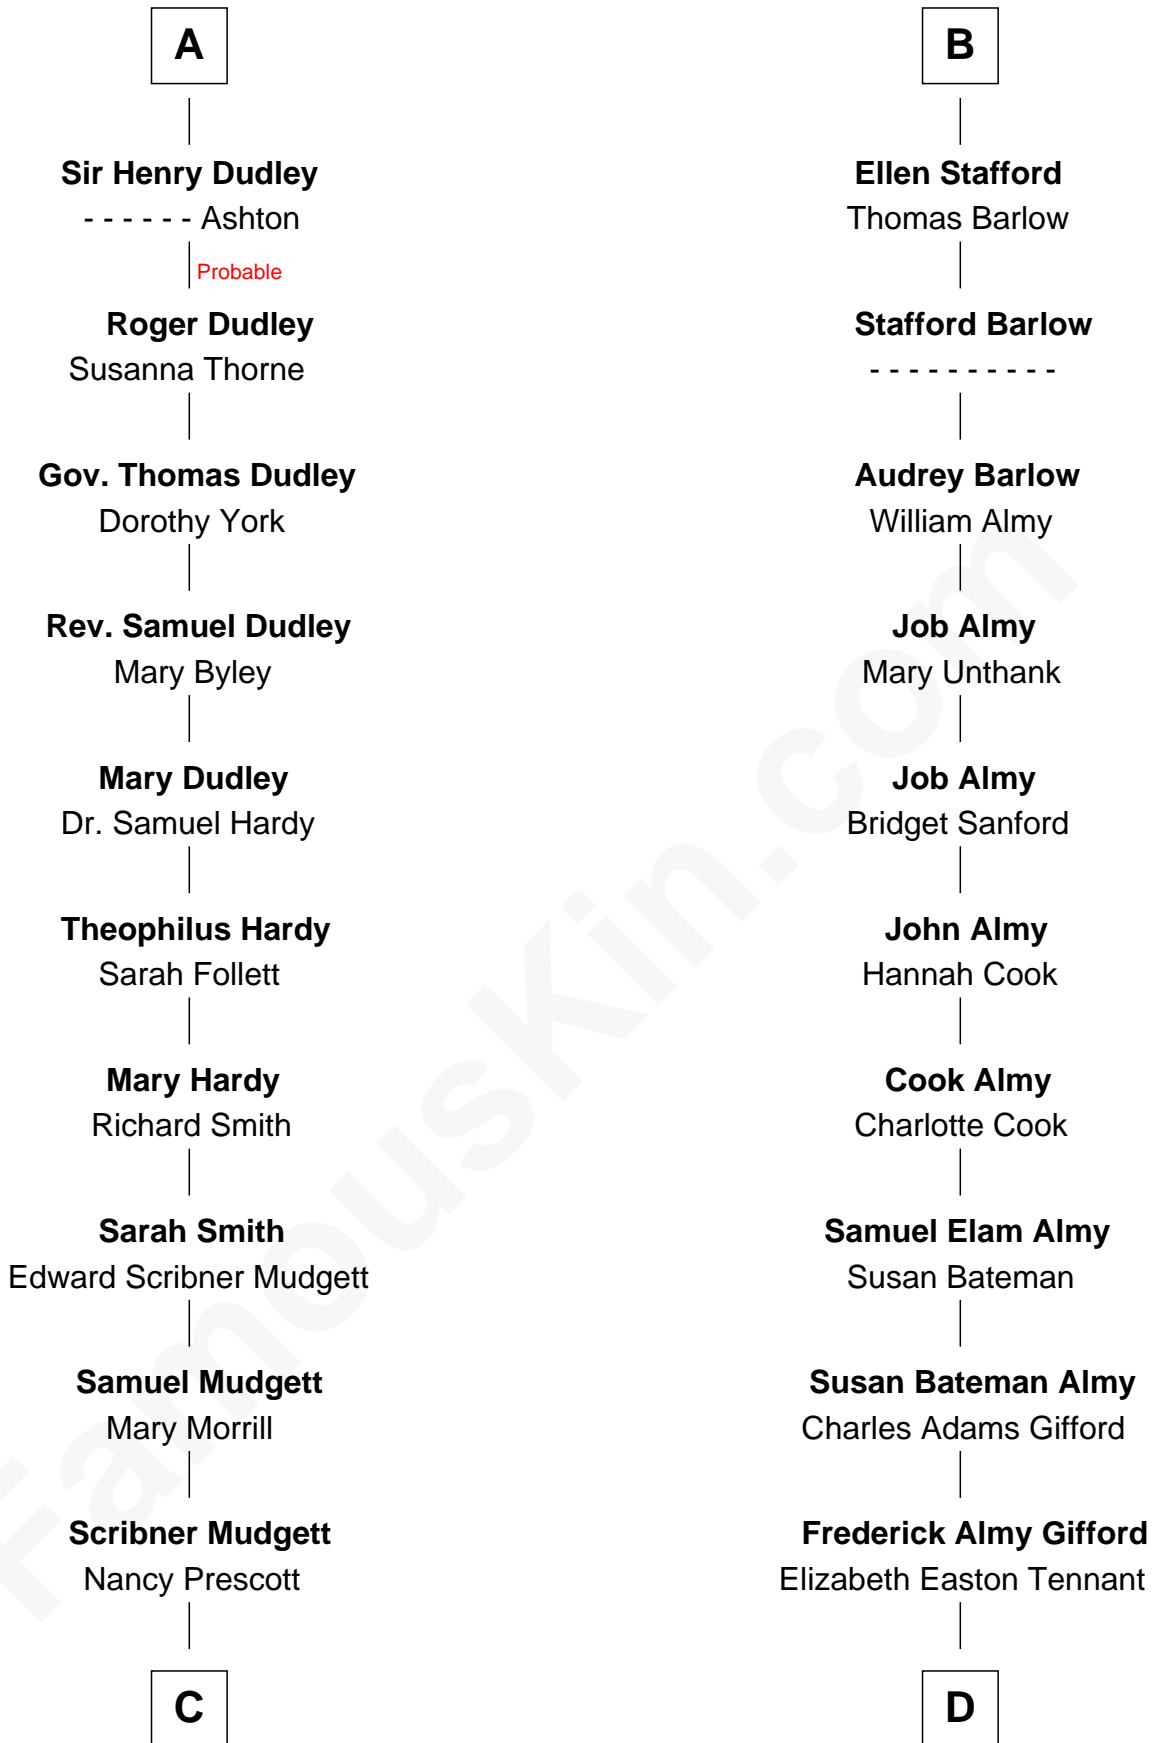

# FamousKin.com Relationship Chart of

**Dr. H. H. Holmes**

*Serial Killer aka "Devil in the White City"*

18th cousin of

**Marilyn Monroe**

*Actress, Model, and Singer*

**Ralph de Stafford**

*with wife  
Margaret de Audley*

Eleanor Aylesbury

**William Bonville**

Katherine Neville

**Humphrey Stafford**

Katherine Fray

**Cecily Bonville**

Thomas Grey

**Sir Humphrey Stafford**

Margaret Fogge

**Cecily Grey**

Sir John Sutton

**Sir Humphrey Stafford**

Margaret Tame

**A**

**B**

**C**

**Levi Horton Mudgett**

Theodate Page Price

**Dr. H. H. Holmes**

*Serial Killer Dr. H. H. Holmes*

**D**

**Charles Stanley Gifford**

Gladys Pearl Monroe

**Marilyn Monroe**