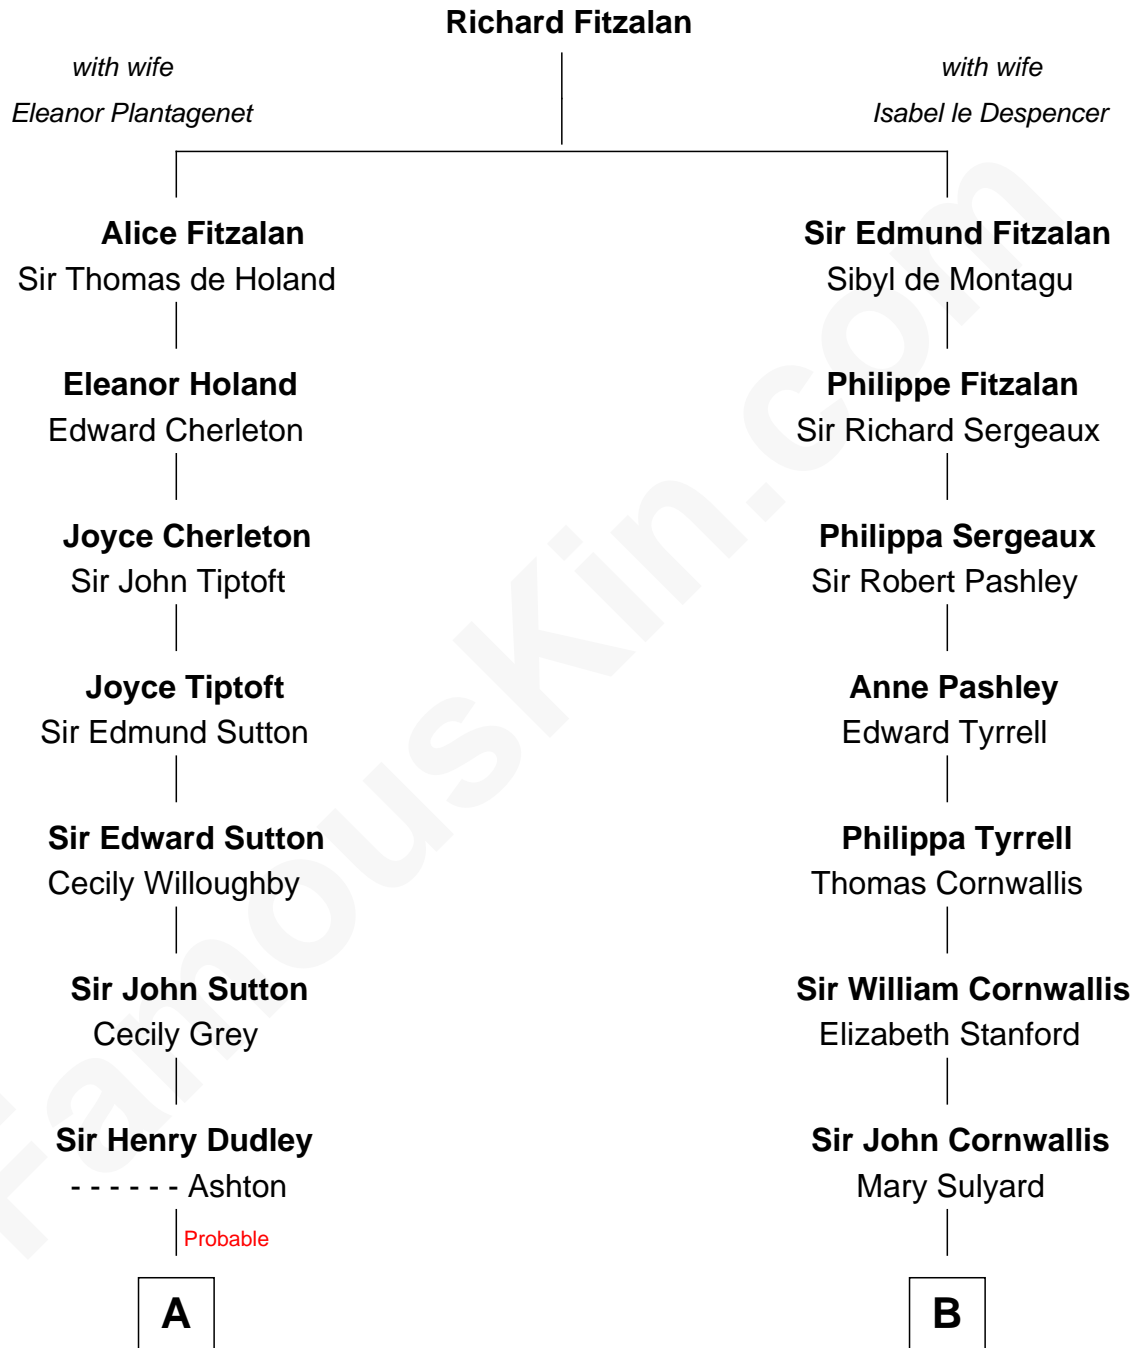

FamousKin.com Relationship Chart of

Dr. H. H. Holmes

Serial Killer aka "Devil in the White City"

17th cousin 3 times removed of

Marilyn Monroe

Actress, Model, and Singer

C

—
Elizabeth Cutting Easton

William Congdon Tennant

—
Elizabeth Easton Tennant

Frederick Almy Gifford

—
Charles Stanley Gifford

Gladys Pearl Monroe

—
Marilyn Monroe

Actress, Model, and Singer