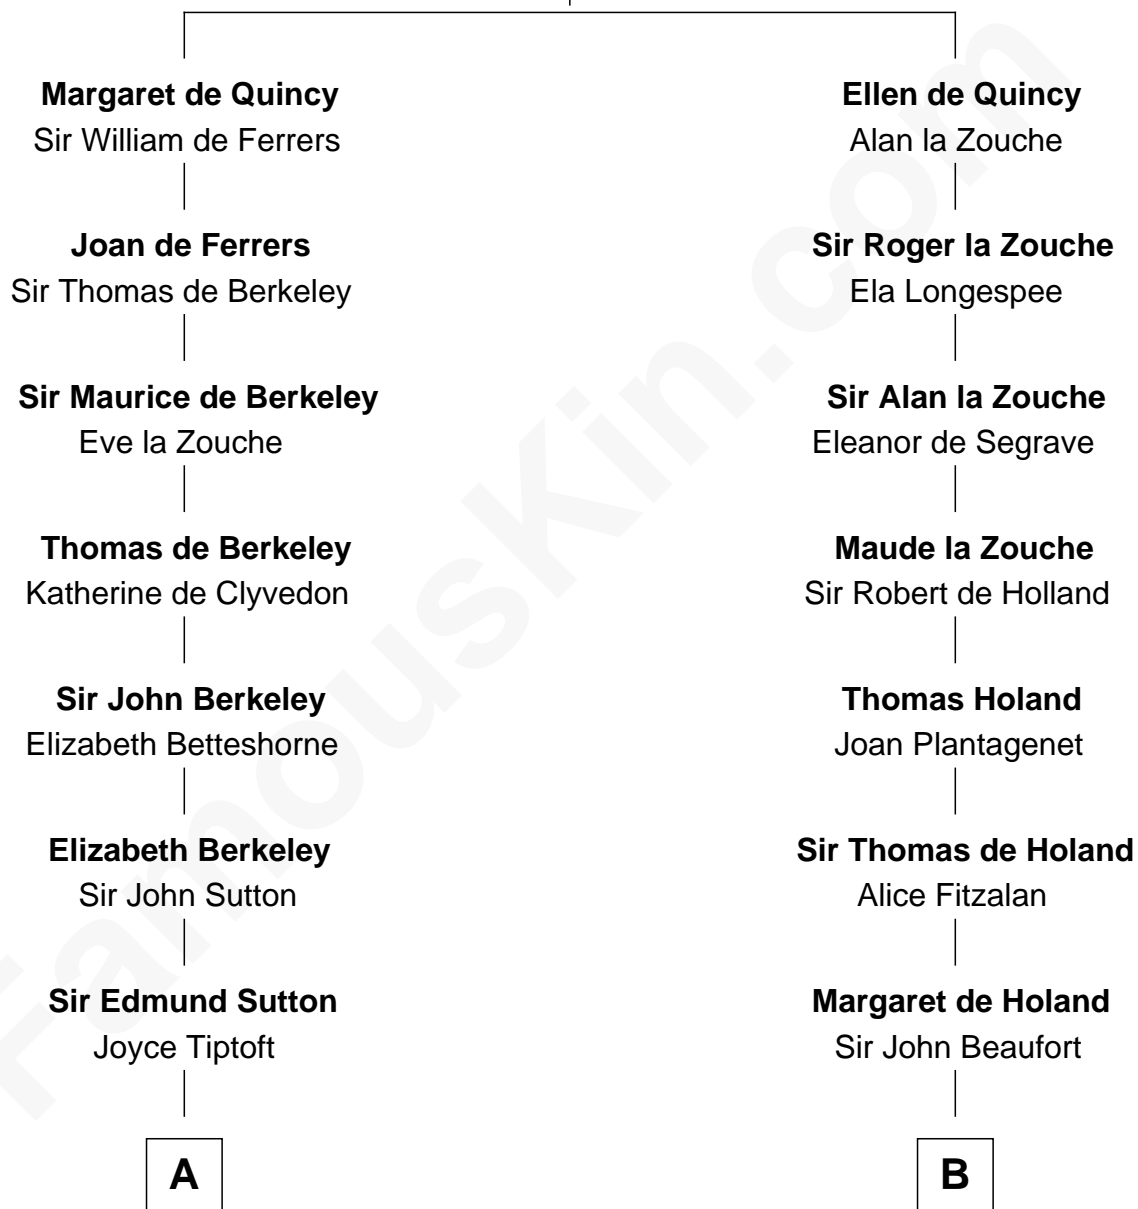

# FamousKin.com Relationship Chart of

**Dr. H. H. Holmes**

*Serial Killer aka "Devil in the White City"*

20th cousin of

**Noel Coward**

*Playwright, Actor, and Songwriter*

**Sir Roger de Quincy**

Helen of Galloway

**C**

**Samuel Mudgett**

Mary Morrill

**Scribner Mudgett**

Nancy Prescott

**Levi Horton Mudgett**

Theodate Page Price

**Dr. H. H. Holmes**

*Serial Killer Dr. H. H. Holmes*

**D**

**Henry Veitch**

Margaret Harrison

**Henry Gordon Veitch**

Mary Kathleen Synch

**Violet Agnes Veitch**

Arthur Sabin Coward