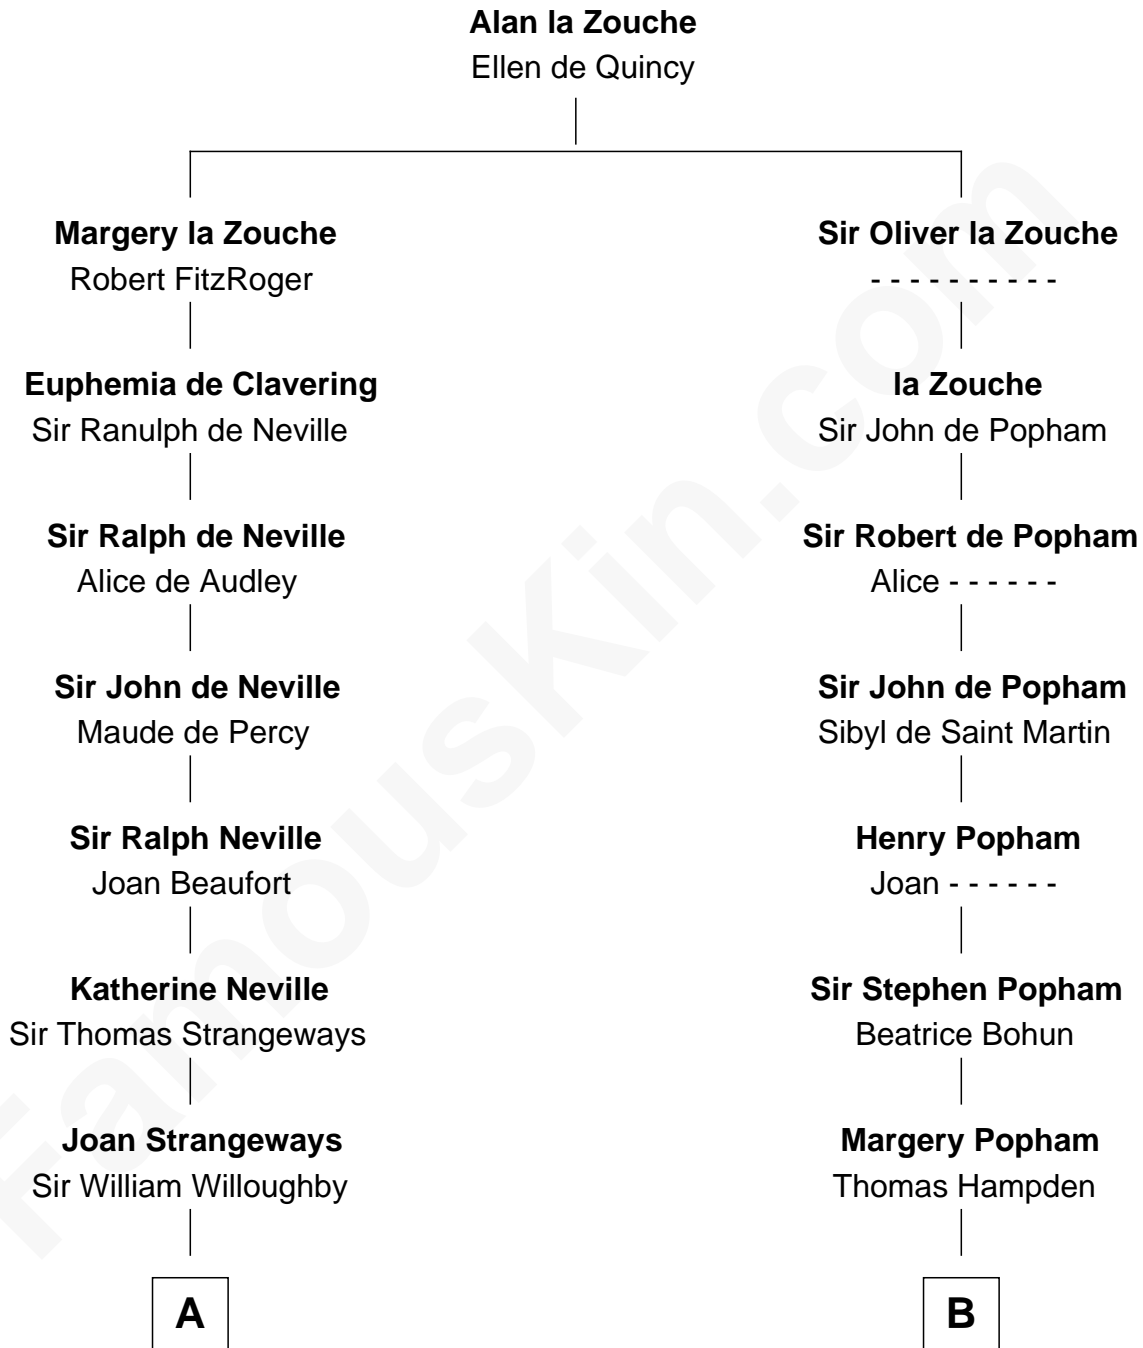

FamousKin.com Relationship Chart of

Dr. H. H. Holmes

Serial Killer aka "Devil in the White City"

12th cousin 8 times removed of

Edmund Waller

English Poet and Politician

C

—
Samuel Mudgett

Mary Morrill

—
Scribner Mudgett

Nancy Prescott

—
Levi Horton Mudgett

Theodate Page Price

—
Dr. H. H. Holmes

Serial Killer Dr. H. H. Holmes

FamousKin.com