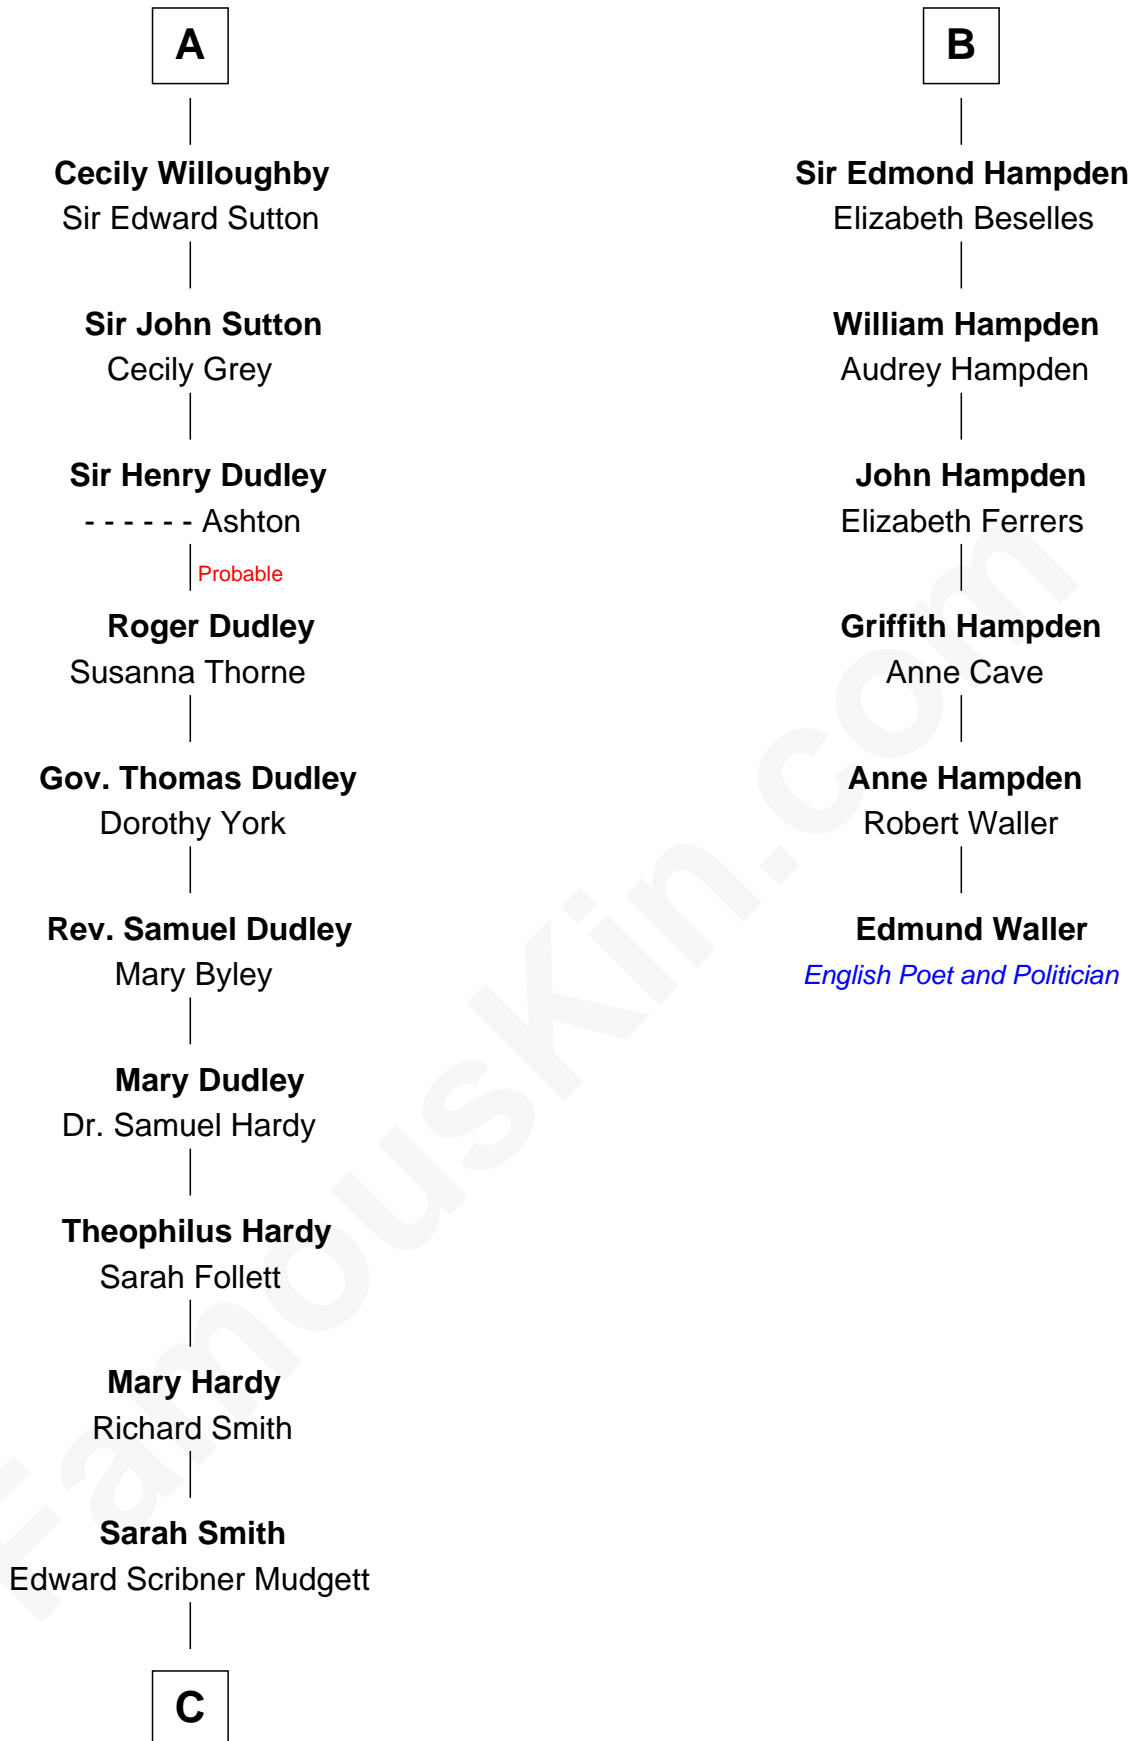

FamousKin.com Relationship Chart of

Dr. H. H. Holmes

Serial Killer aka "Devil in the White City"

12th cousin 8 times removed of

Edmund Waller

English Poet and Politician

C

—
Samuel Mudgett

Mary Morrill

—
Scribner Mudgett

Nancy Prescott

—
Levi Horton Mudgett

Theodate Page Price

—
Dr. H. H. Holmes

Serial Killer Dr. H. H. Holmes

FamousKin.com