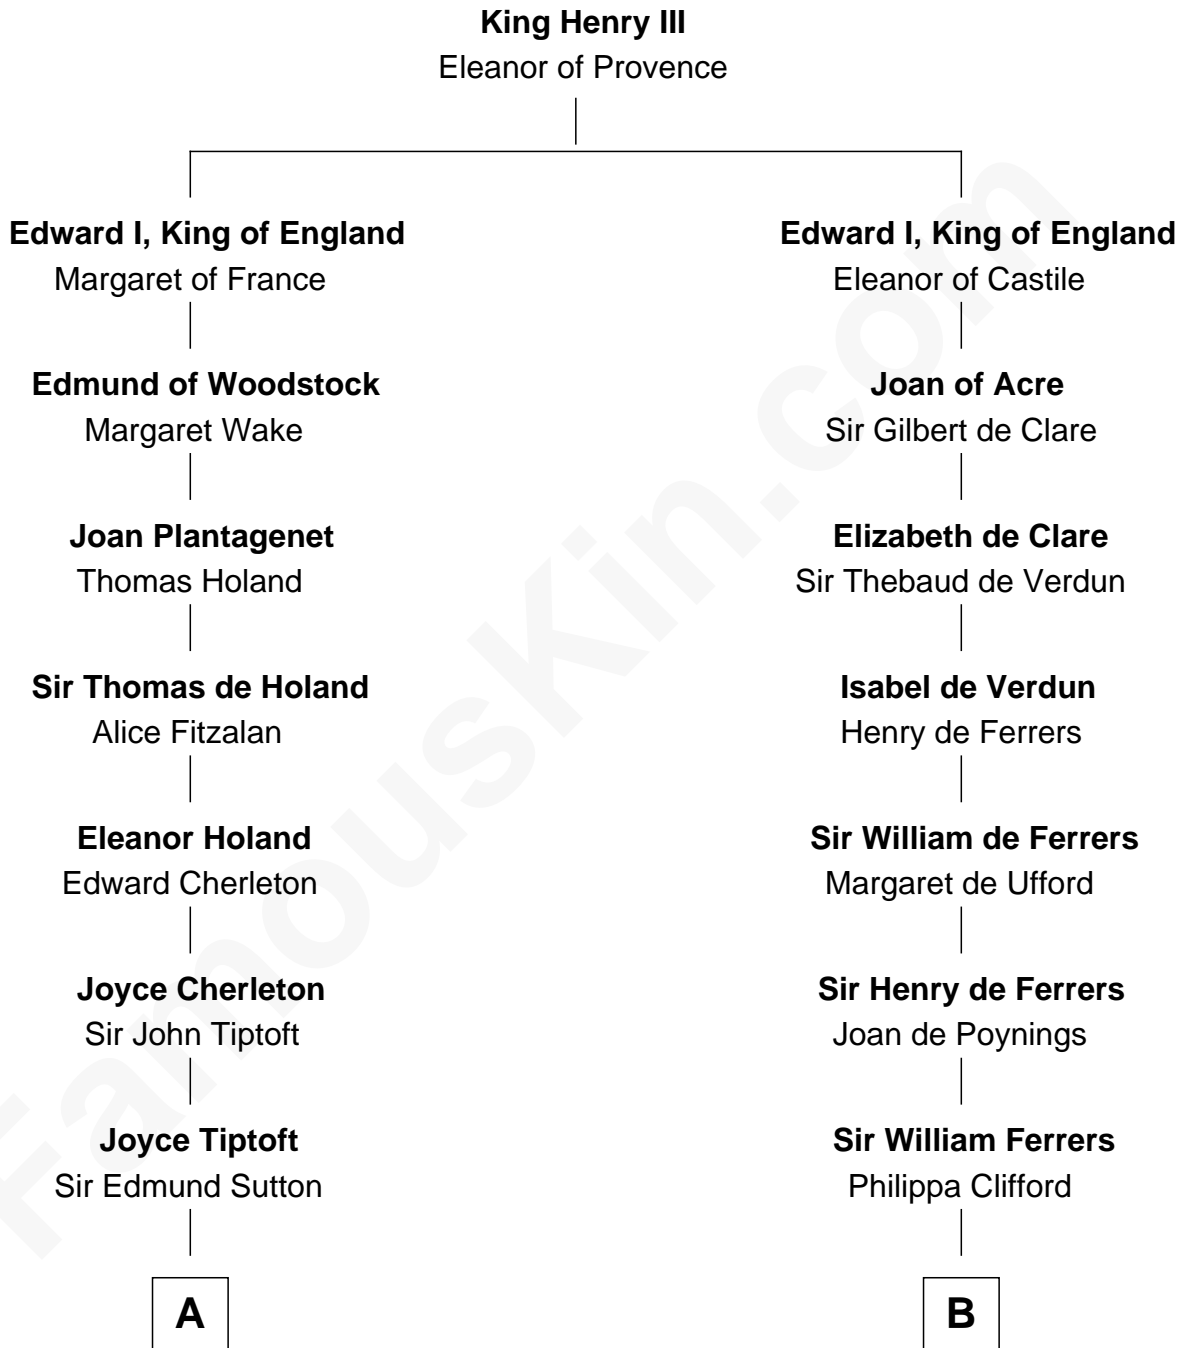

FamousKin.com Relationship Chart of

Dr. H. H. Holmes

Serial Killer aka "Devil in the White City"

13th cousin 7 times removed of

Edmund Waller

English Poet and Politician

C

—
Samuel Mudgett

Mary Morrill

—
Scribner Mudgett

Nancy Prescott

—
Levi Horton Mudgett

Theodate Page Price

—
Dr. H. H. Holmes

Serial Killer Dr. H. H. Holmes

FamousKin.com