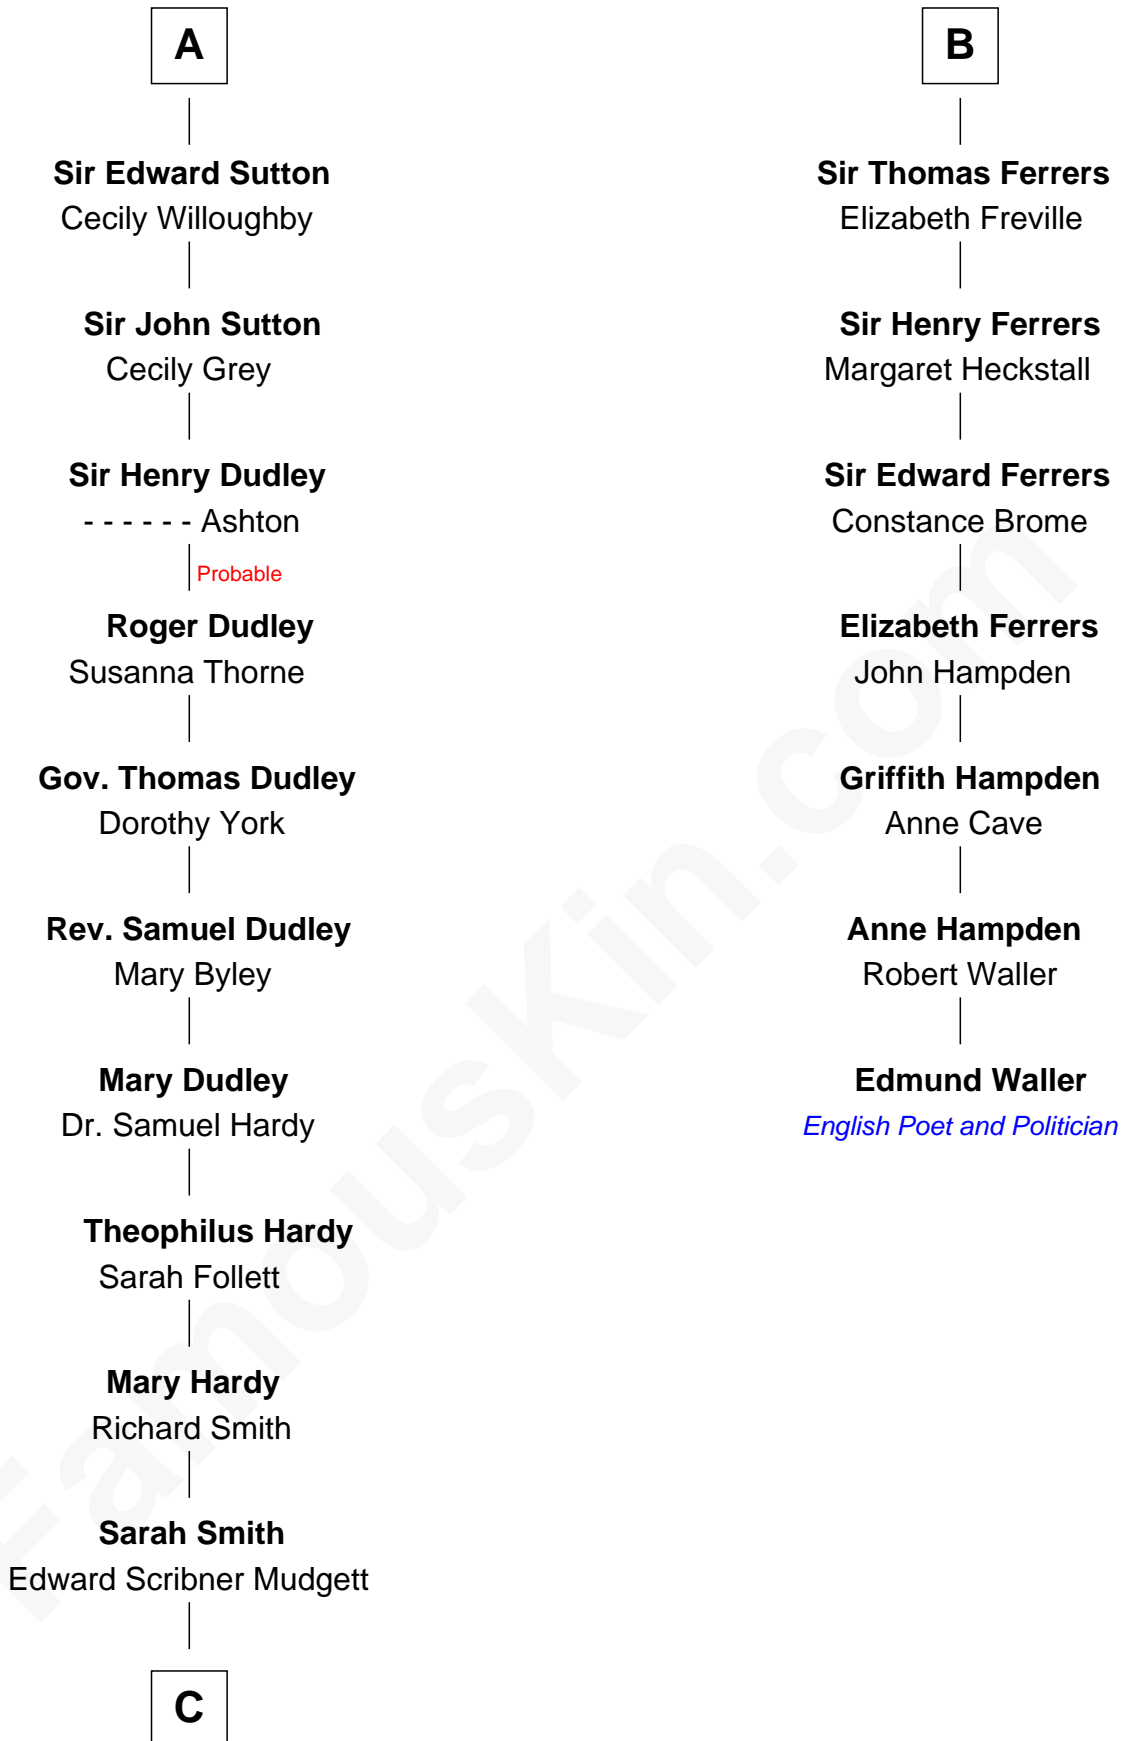

FamousKin.com Relationship Chart of

Dr. H. H. Holmes

Serial Killer aka "Devil in the White City"

13th cousin 7 times removed of

Edmund Waller

English Poet and Politician

C

—
Samuel Mudgett

Mary Morrill

—
Scribner Mudgett

Nancy Prescott

—
Levi Horton Mudgett

Theodate Page Price

—
Dr. H. H. Holmes

Serial Killer Dr. H. H. Holmes

FamousKin.com