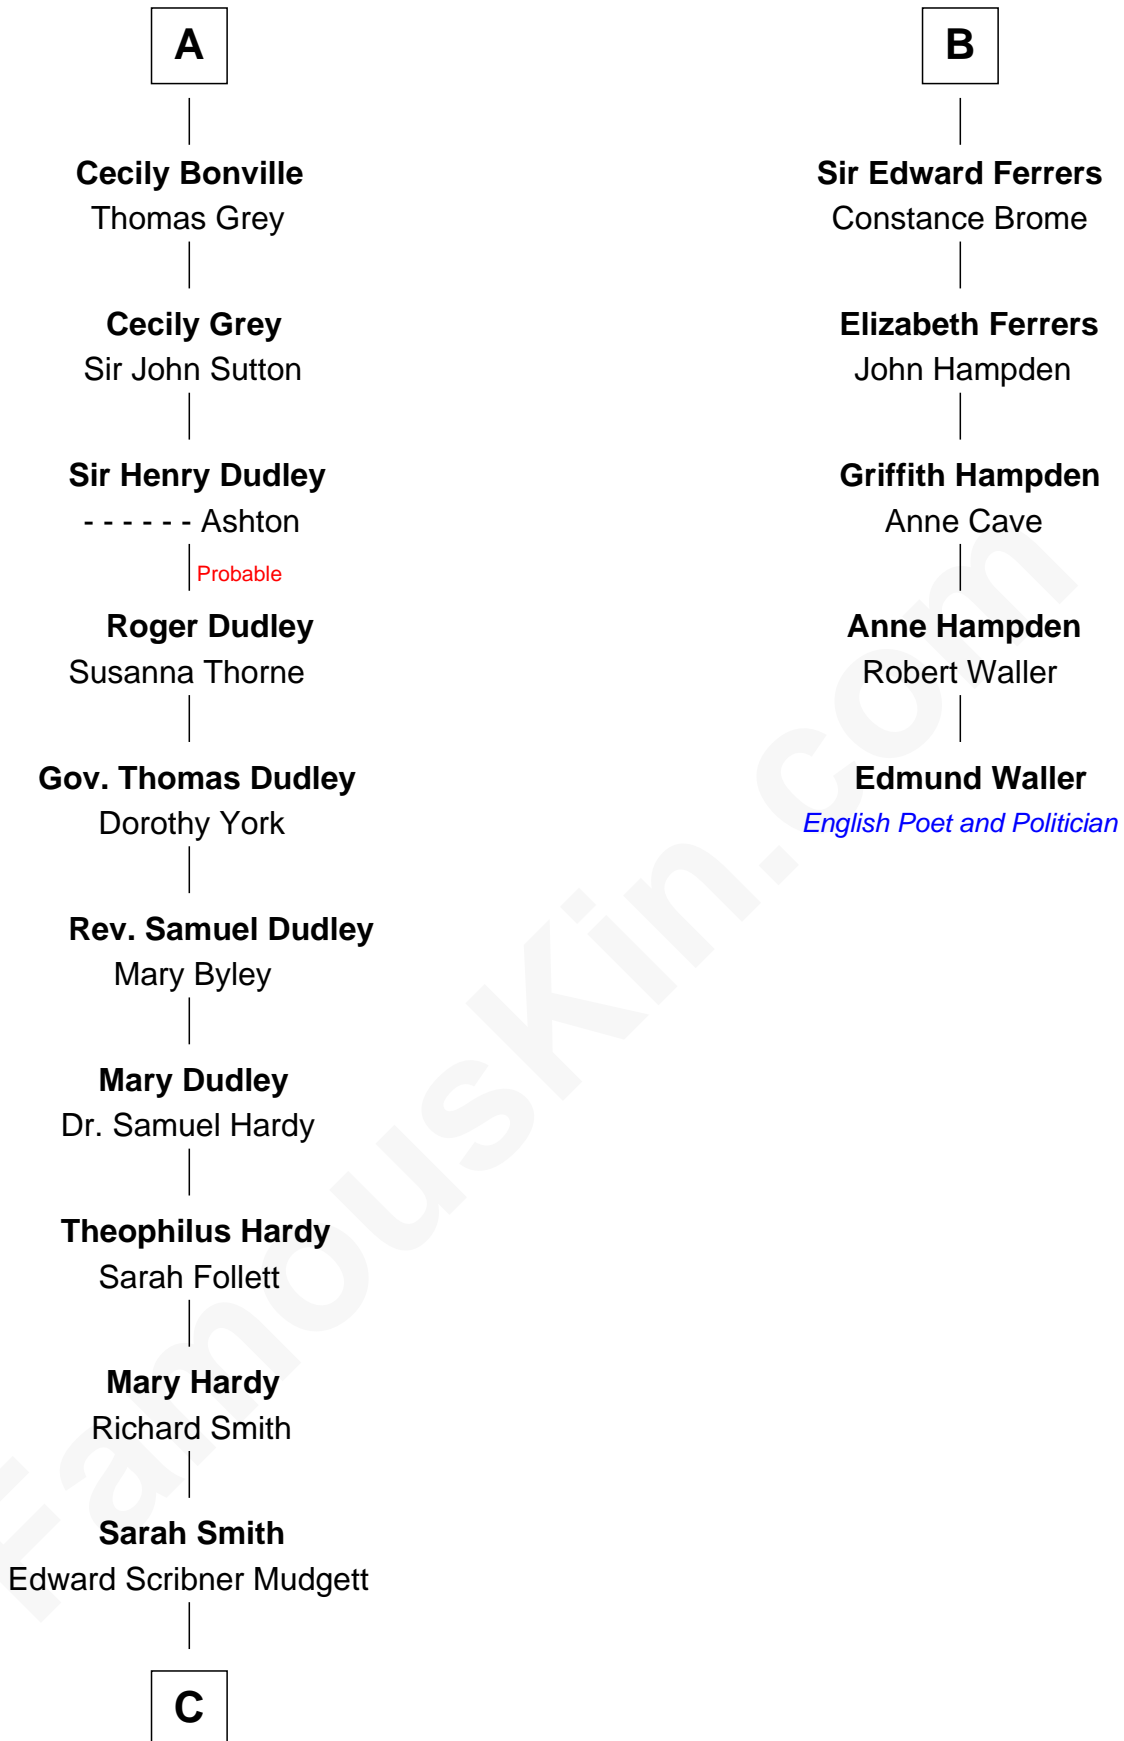

# FamousKin.com Relationship Chart of

**Dr. H. H. Holmes**

*Serial Killer aka "Devil in the White City"*

11th cousin 9 times removed of

**Edmund Waller**

*English Poet and Politician*

**Sir Gilbert de Clare**

Sir Reynold Grey

**Margaret Grey**

Sir William Bonville

**William Bonville**

Elizabeth Harington

**William Bonville**

Katherine Neville

**A**

**Sir William Ferrers**

Philippa Clifford

**Sir Thomas Ferrers**

Elizabeth Freville

**Sir Henry Ferrers**

Margaret Heckstall

**B**

**C**

—  
**Samuel Mudgett**

Mary Morrill

—  
**Scribner Mudgett**

Nancy Prescott

—  
**Levi Horton Mudgett**

Theodate Page Price

—  
**Dr. H. H. Holmes**

*Serial Killer Dr. H. H. Holmes*