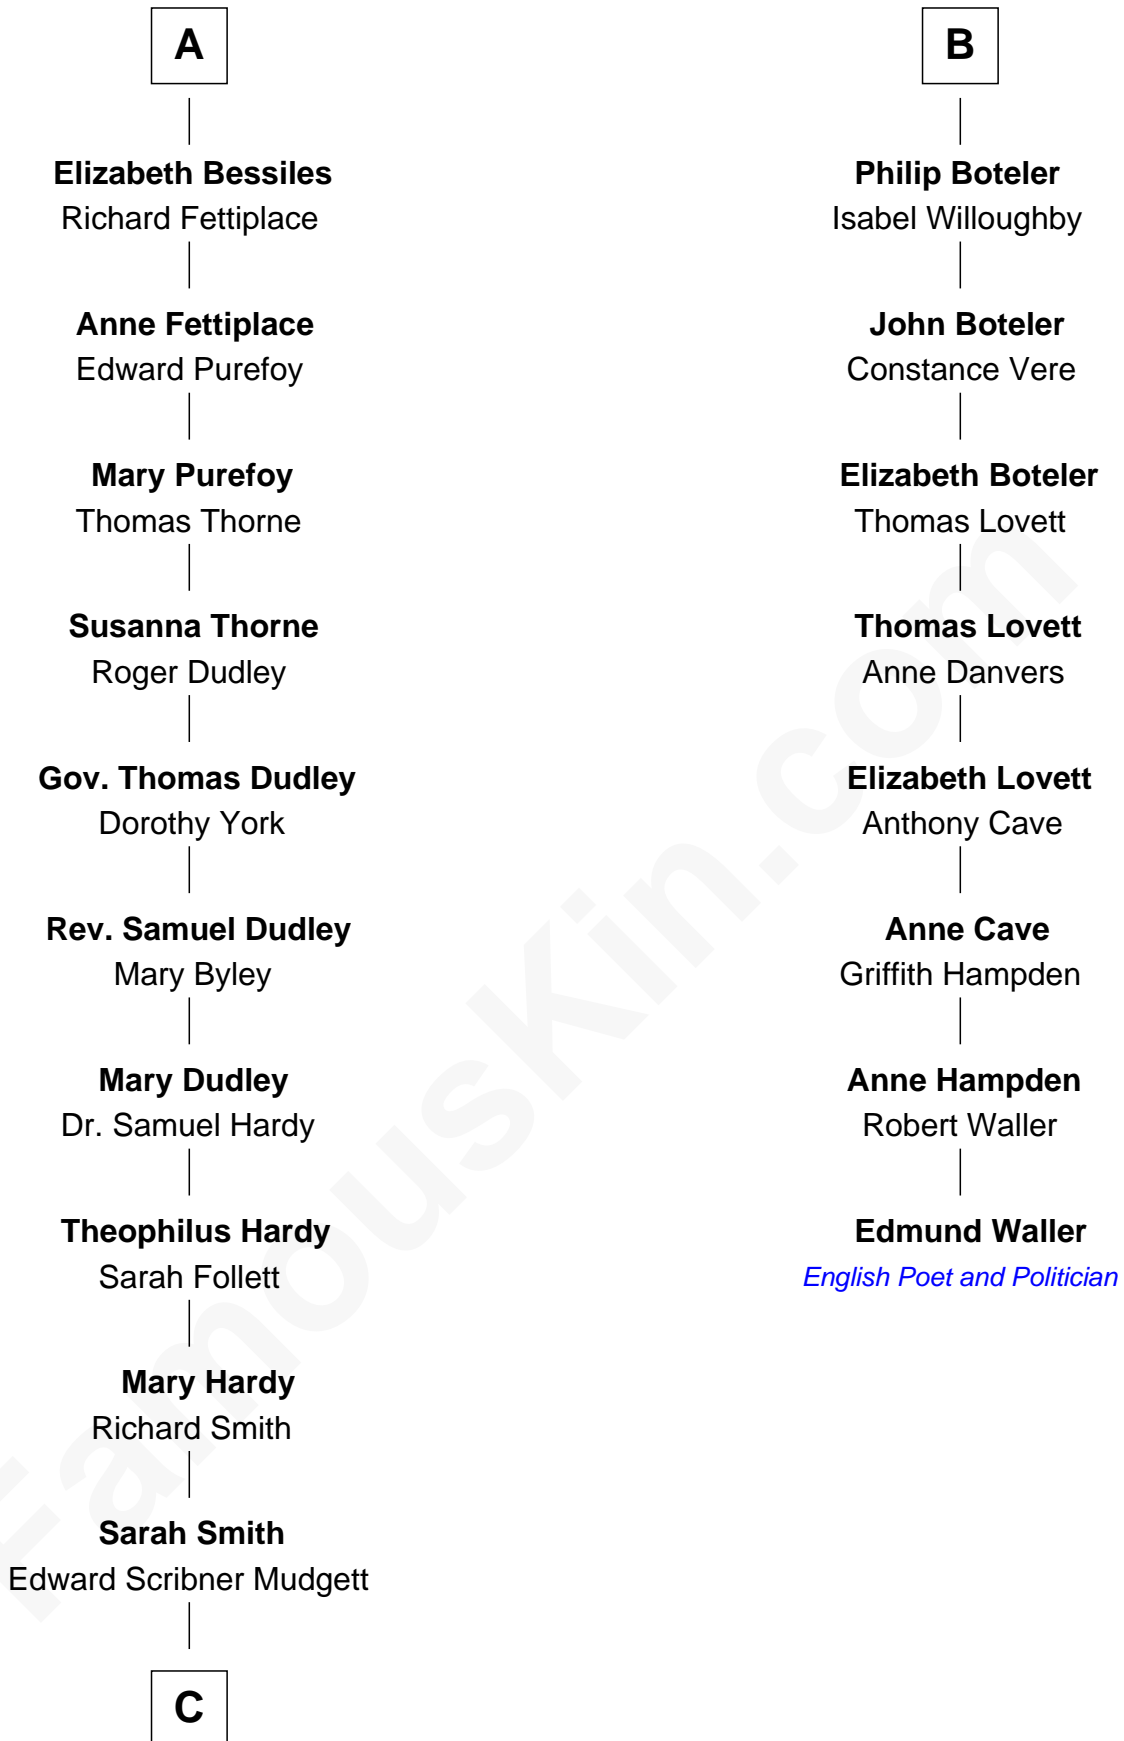

# FamousKin.com Relationship Chart of

**Dr. H. H. Holmes**

*Serial Killer aka "Devil in the White City"*

14th cousin 6 times removed of

**Edmund Waller**

*English Poet and Politician*

**C**

—  
**Samuel Mudgett**

Mary Morrill

—  
**Scribner Mudgett**

Nancy Prescott

—  
**Levi Horton Mudgett**

Theodate Page Price

—  
**Dr. H. H. Holmes**

*Serial Killer Dr. H. H. Holmes*

FamousKin.com