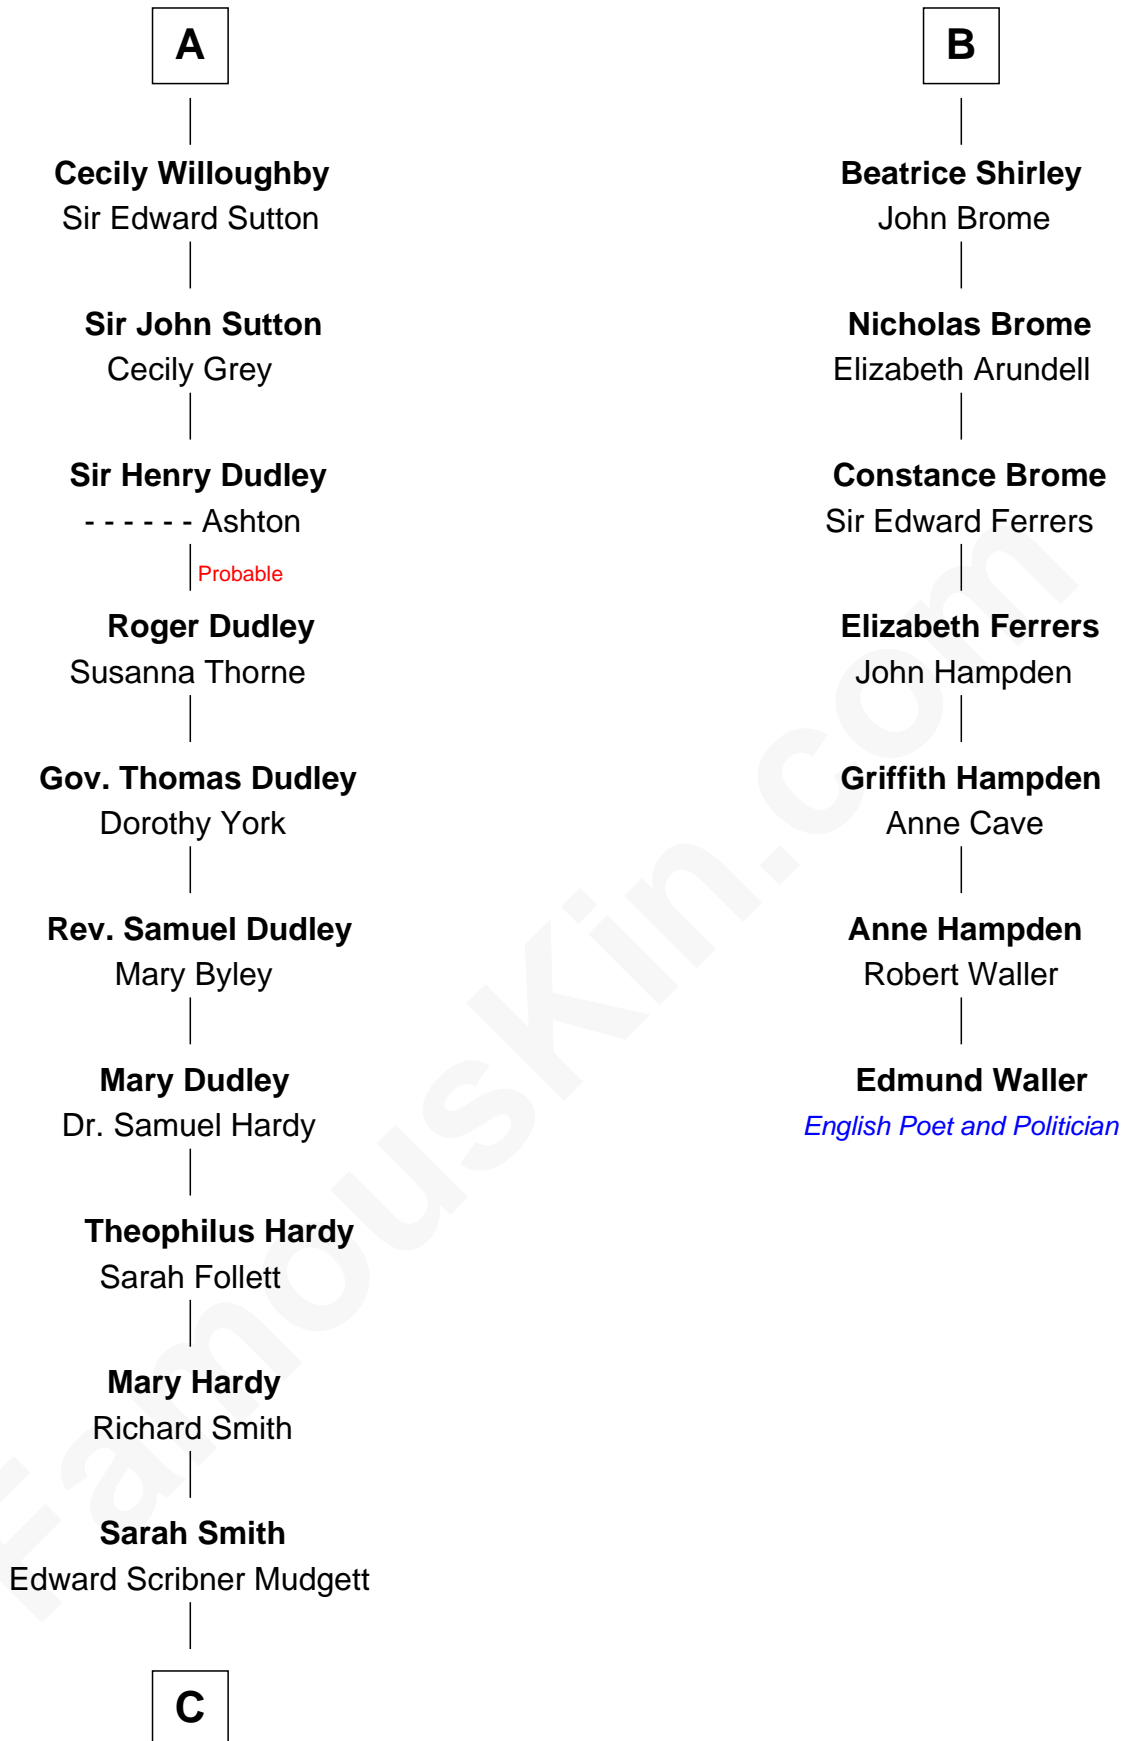

FamousKin.com Relationship Chart of

Dr. H. H. Holmes

Serial Killer aka "Devil in the White City"

13th cousin 7 times removed of

Edmund Waller

English Poet and Politician

William Longespee

Idoine de Camville

Serial Killer Dr. H. H. Holmes

FamousKin.com