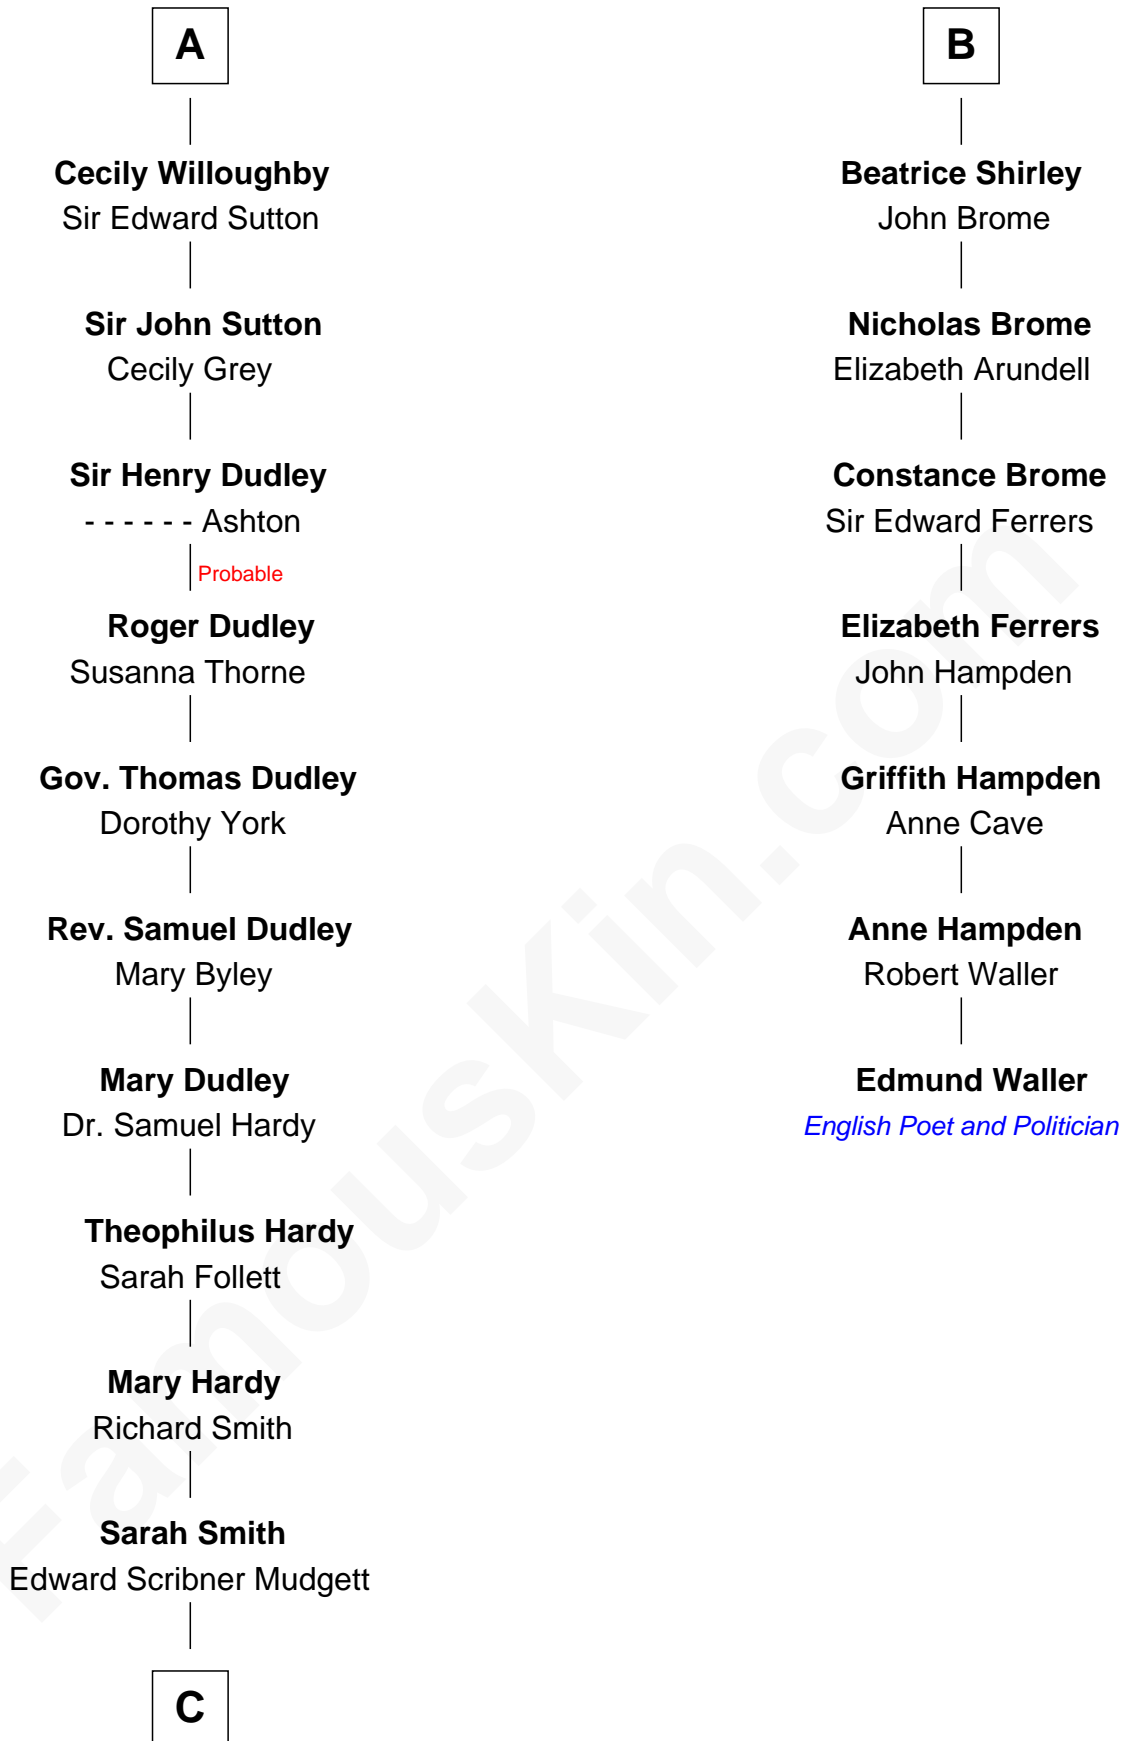

FamousKin.com

Relationship Chart of

Dr. H. H. Holmes

Serial Killer aka "Devil in the White City"

13th cousin 7 times removed of

Edmund Waller

English Poet and Politician

C

—
Samuel Mudgett

Mary Morrill

—
Scribner Mudgett

Nancy Prescott

—
Levi Horton Mudgett

Theodate Page Price

—
Dr. H. H. Holmes

Serial Killer Dr. H. H. Holmes