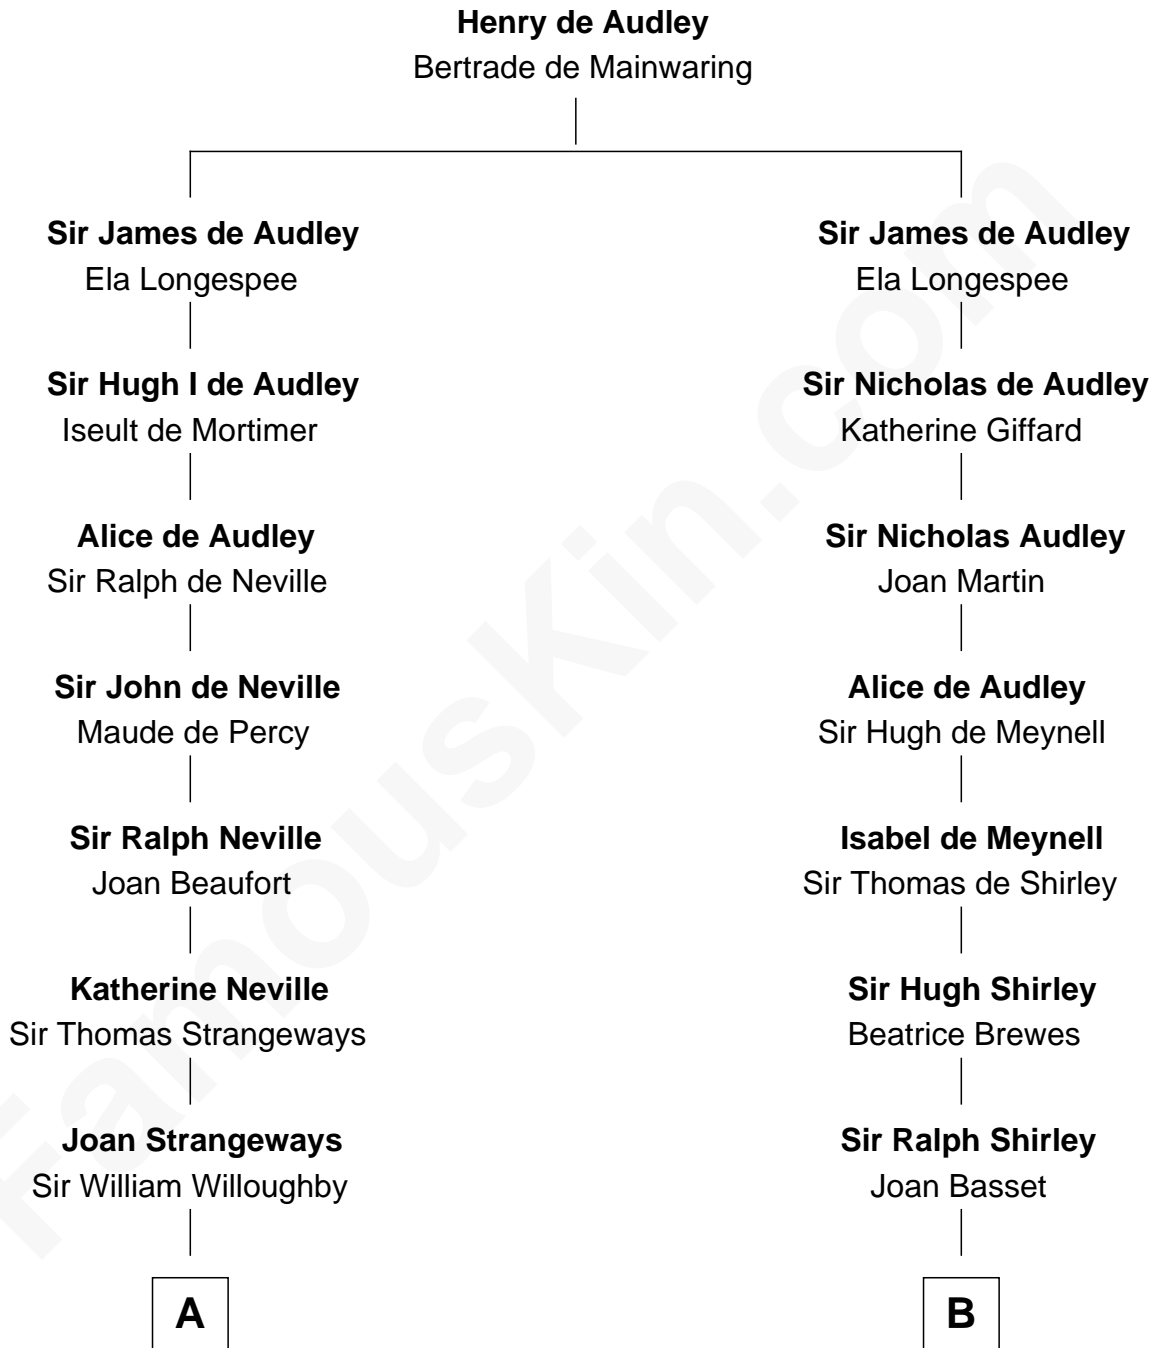

FamousKin.com

Relationship Chart of

Dr. H. H. Holmes

Serial Killer aka "Devil in the White City"

13th cousin 7 times removed of

Edmund Waller

English Poet and Politician

C

—
Samuel Mudgett

Mary Morrill

—
Scribner Mudgett

Nancy Prescott

—
Levi Horton Mudgett

Theodate Page Price

—
Dr. H. H. Holmes

Serial Killer Dr. H. H. Holmes